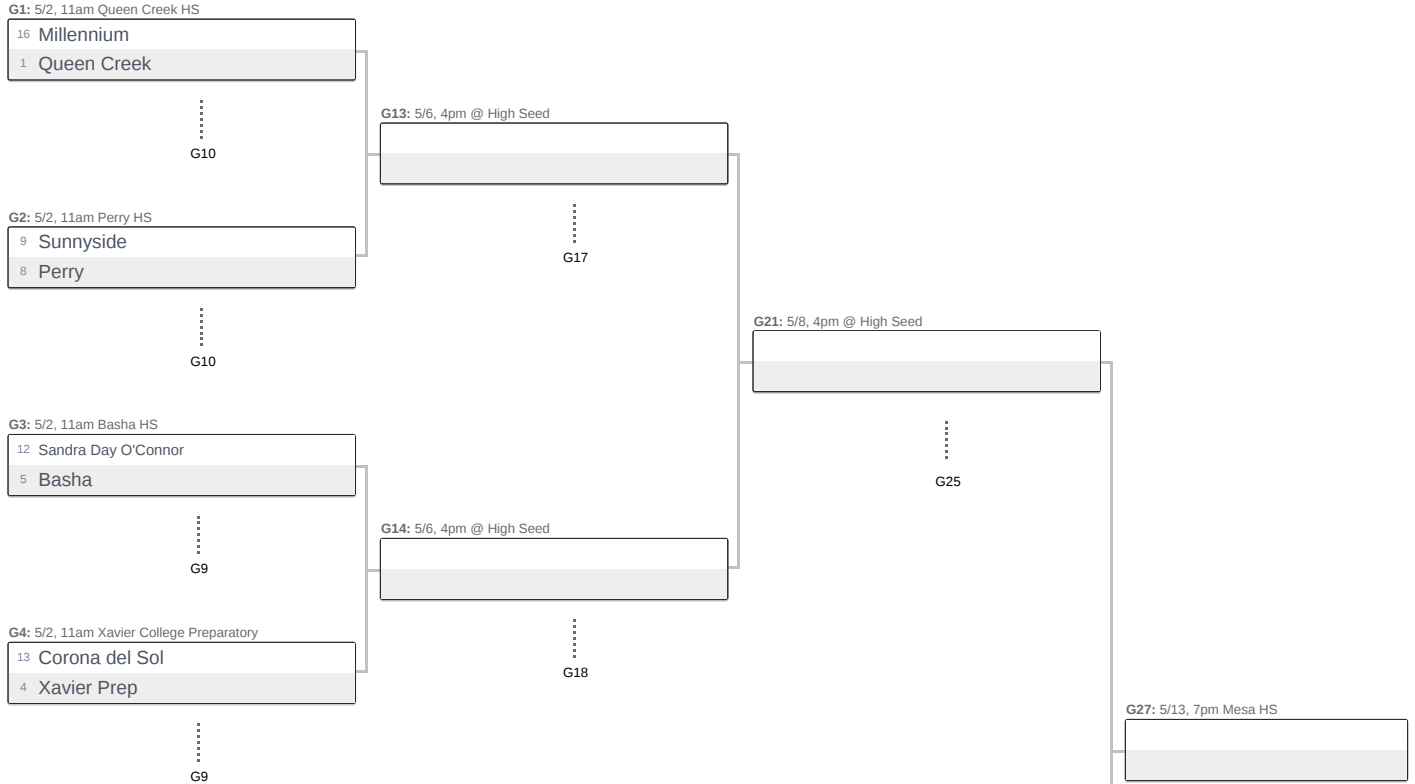

Semifinal May 13 - May 14

L Round 1B May 5

L Round 2B May 7

L Round 3B May 9

L Round Quarterfinal B May 12

The bottom team in the matchup is the home team.
Dates, times and locations subject to change.

2026 AIA Softball 6A State Championship