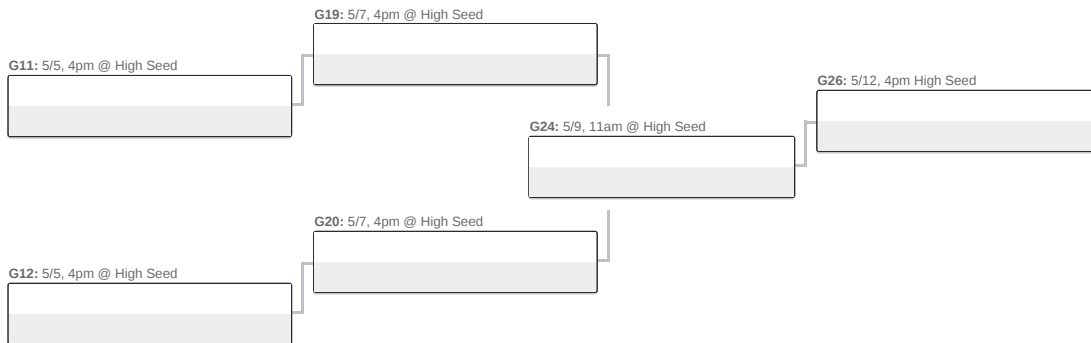

Semifinal May 13 - May 14

L Round 1B May 5

L Round 2B May 7

L Round 3B May 9

L Round Quarterfinal B May 12

The bottom team in the matchup is the home team.
Dates, times and locations subject to change.

2026 AIA Softball 6A State Championship