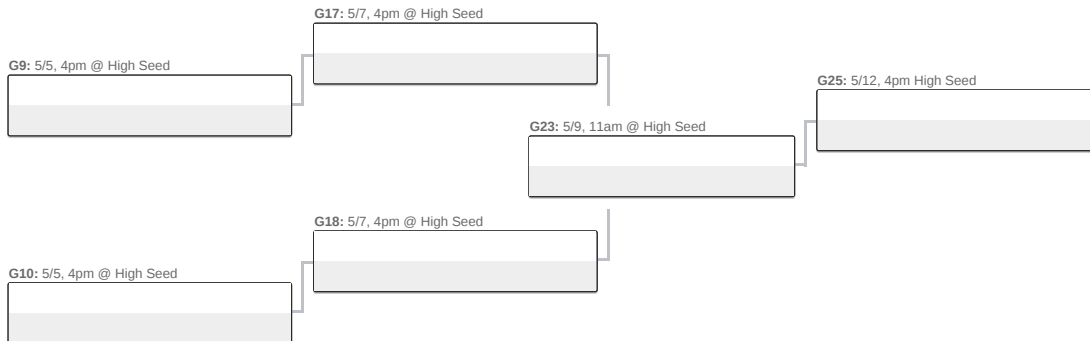

L Round 1A May 5

L Round 2A May 7

L Round 3A May 9

L Round Quarterfinal A May 12

The bottom team in the matchup is the home team.
Dates, times and locations subject to change.