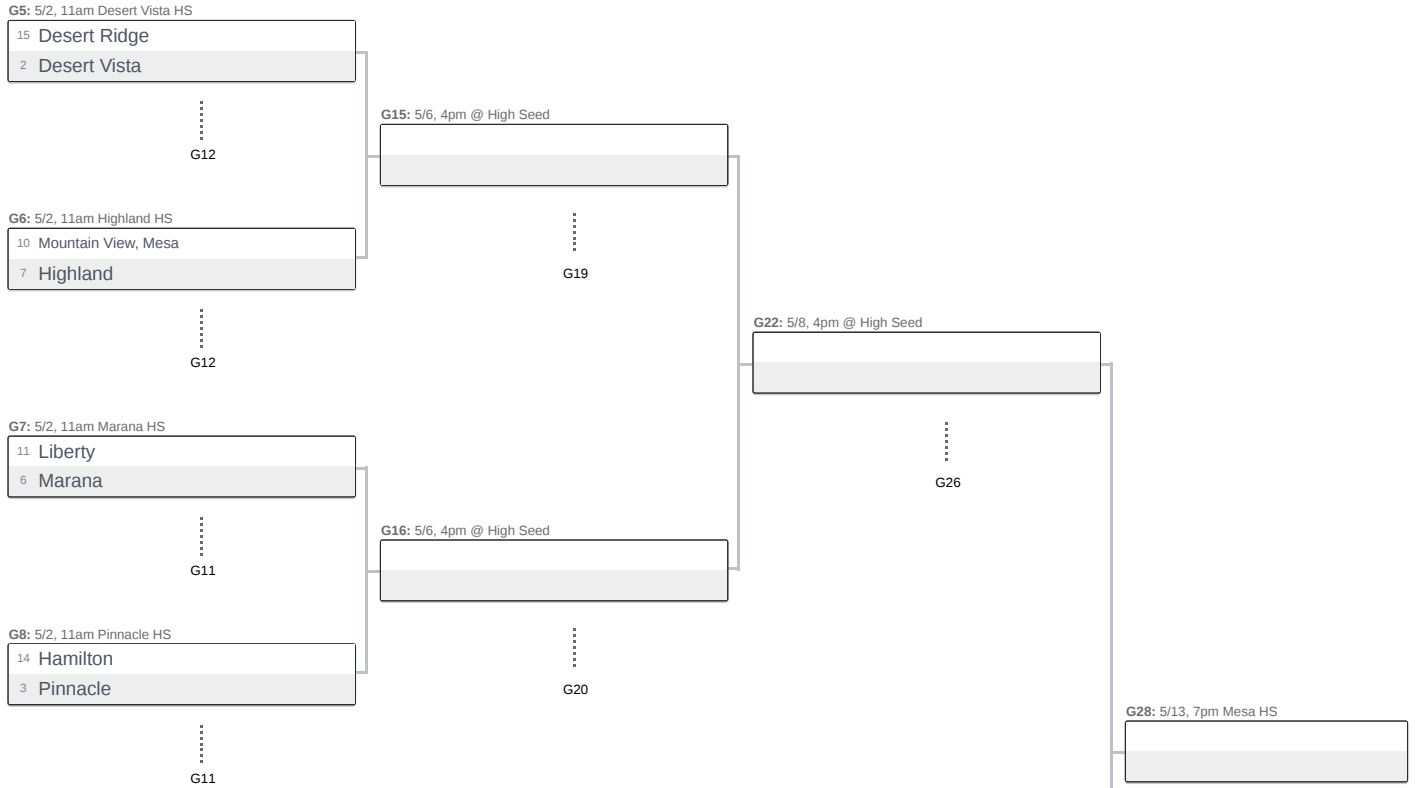

2026 AIA Softball 6A State Championship

Round 1B May 2

Round 2B May 6

Round 3B May 8

Semifinal May 13 - May 14