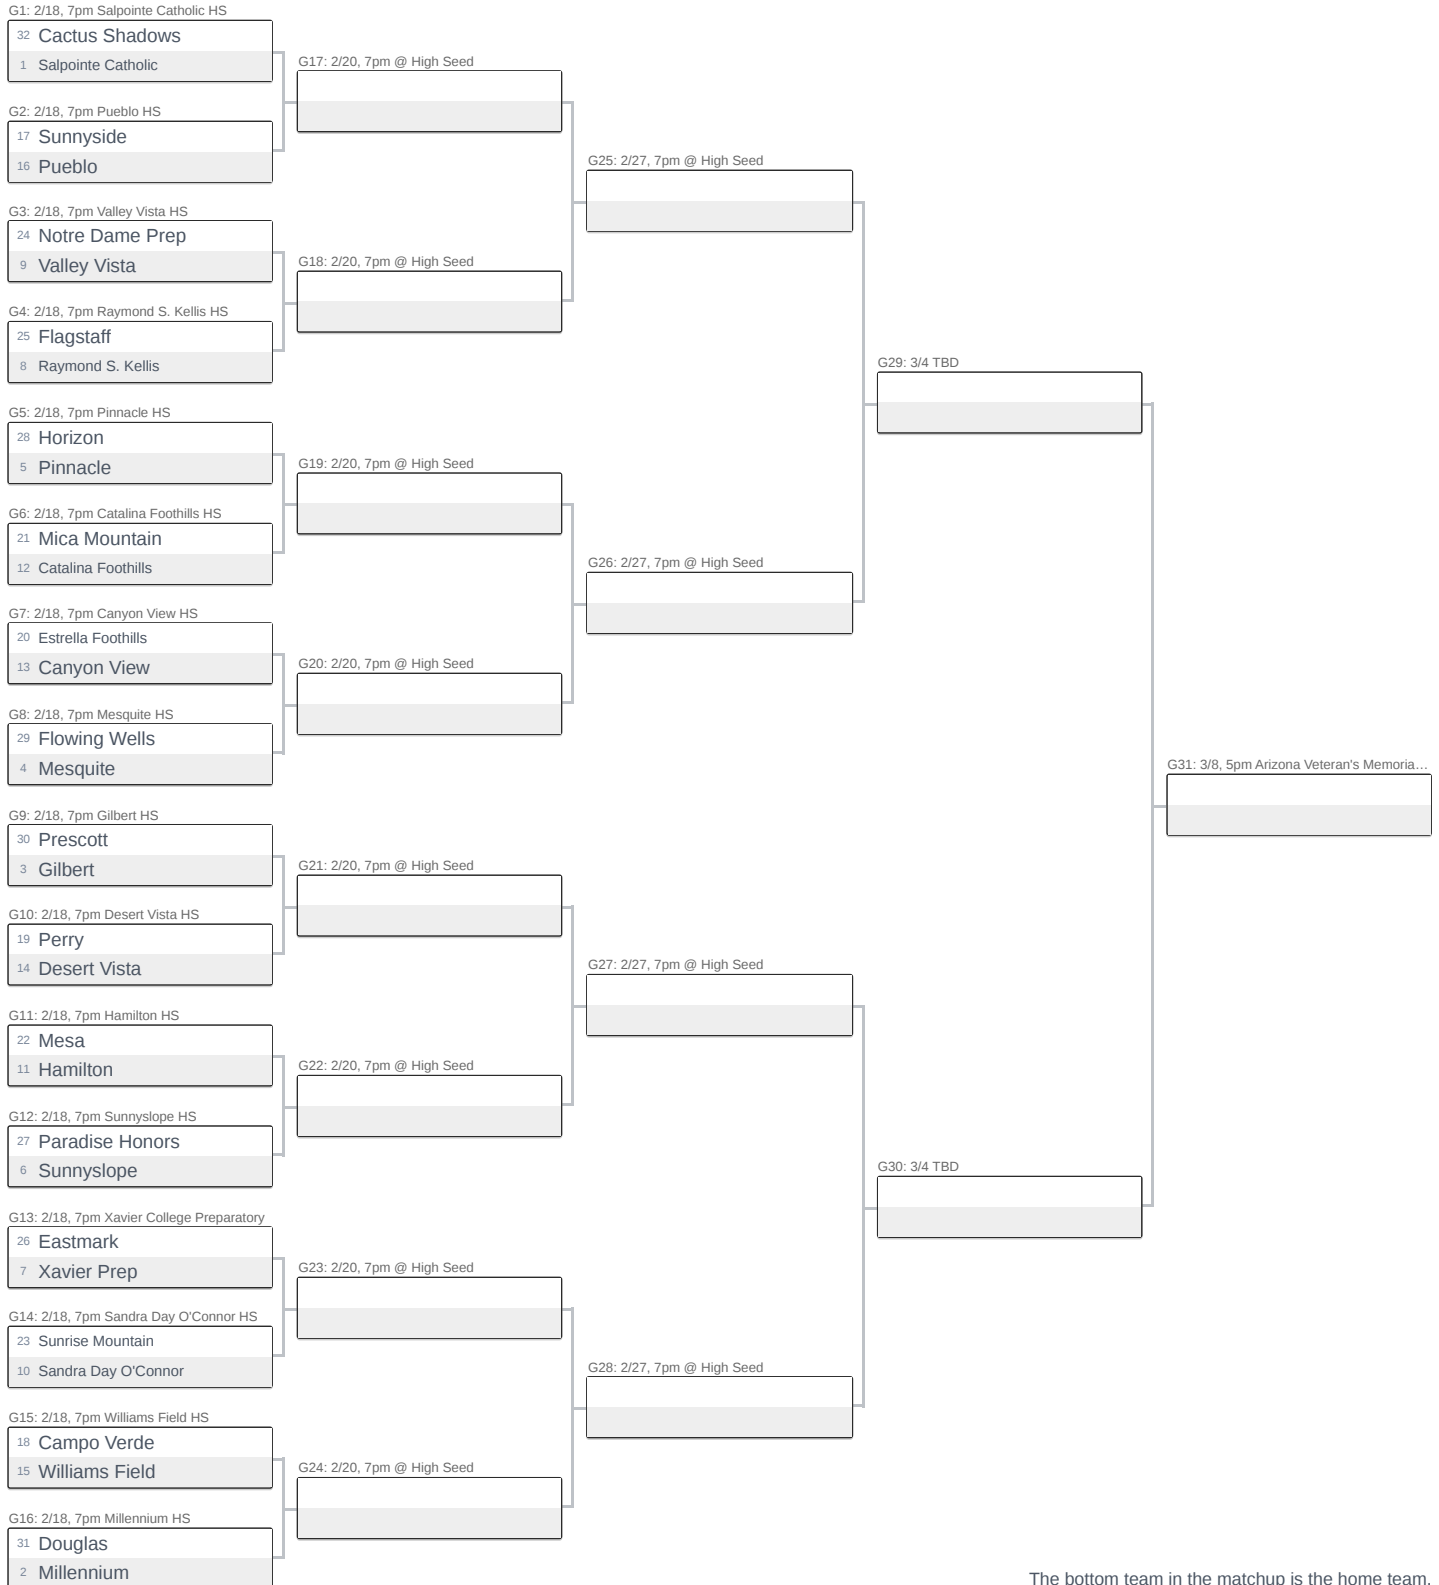

Semifinals
March 4

Final
March 8

The bottom team in the matchup is the home team.
Dates, times and locations subject to change.

Cactus Shadows

Falcons

Alignment 4A Desert Sky

Region 8-2

Standings #2