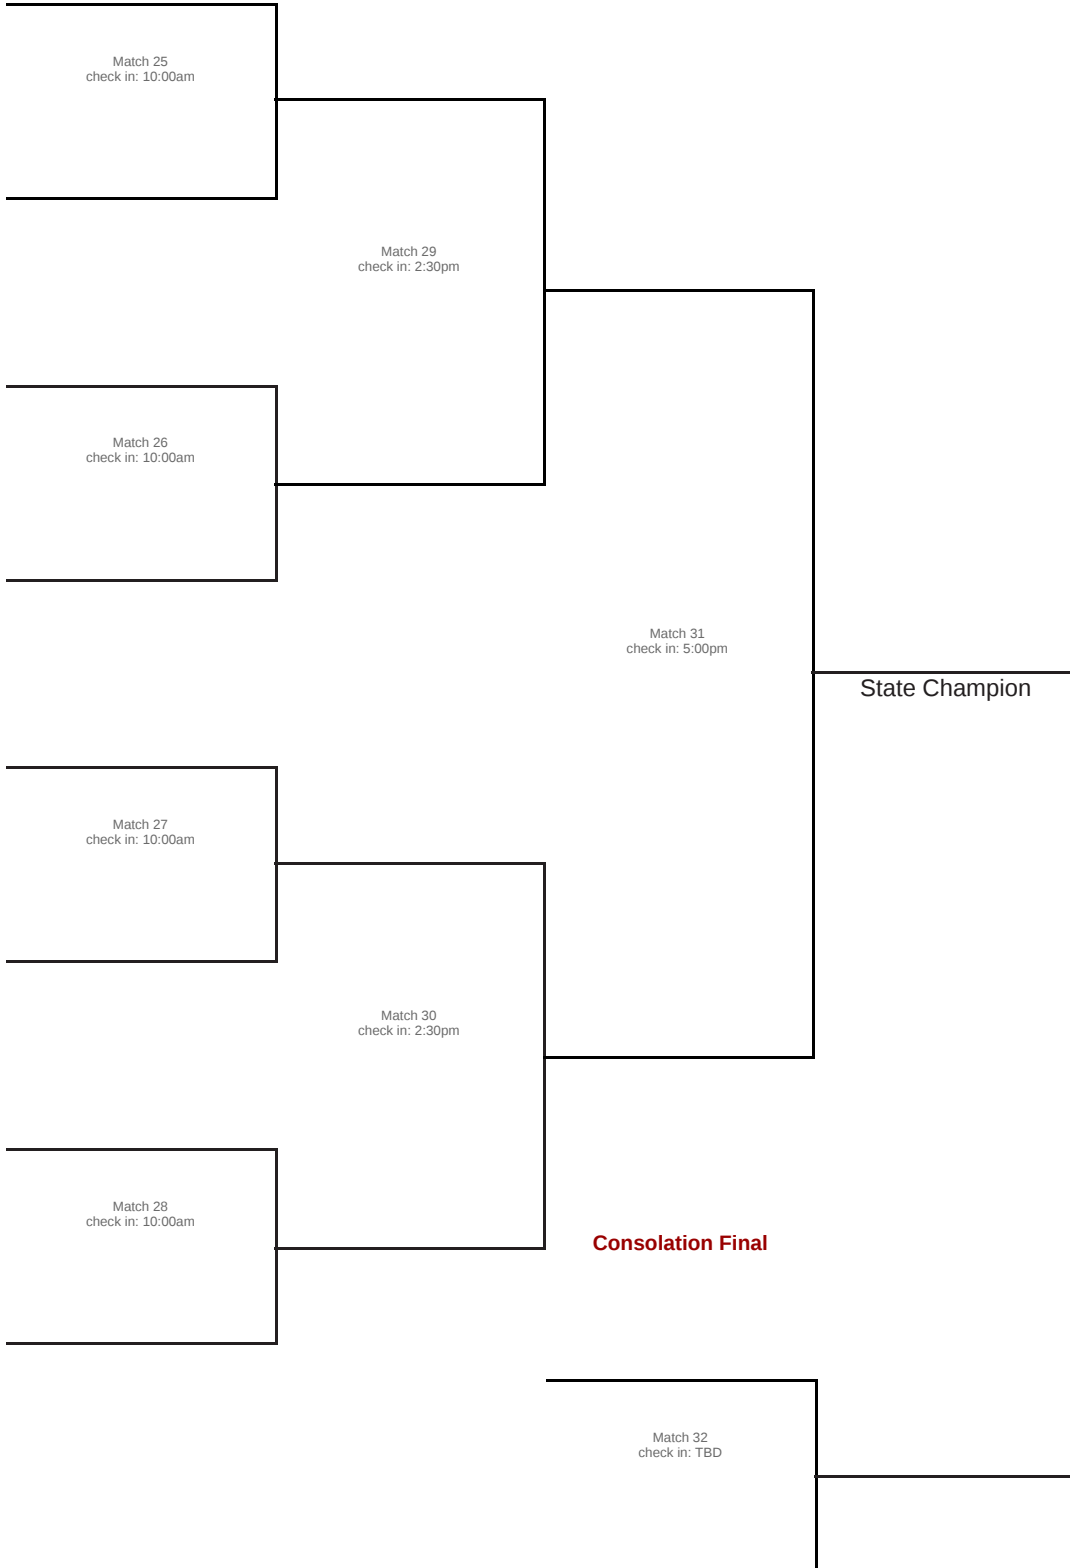

April 27

Paseo Racquet Center

2024 AIA Boys Tennis Division I Singles Championship

Quarterfinals
April 27
Paseo Racquet Center

Semifinals
April 27
Paseo Racquet Center

Final
April 29
Paseo Racquet Center

2024 AIA Boys Tennis