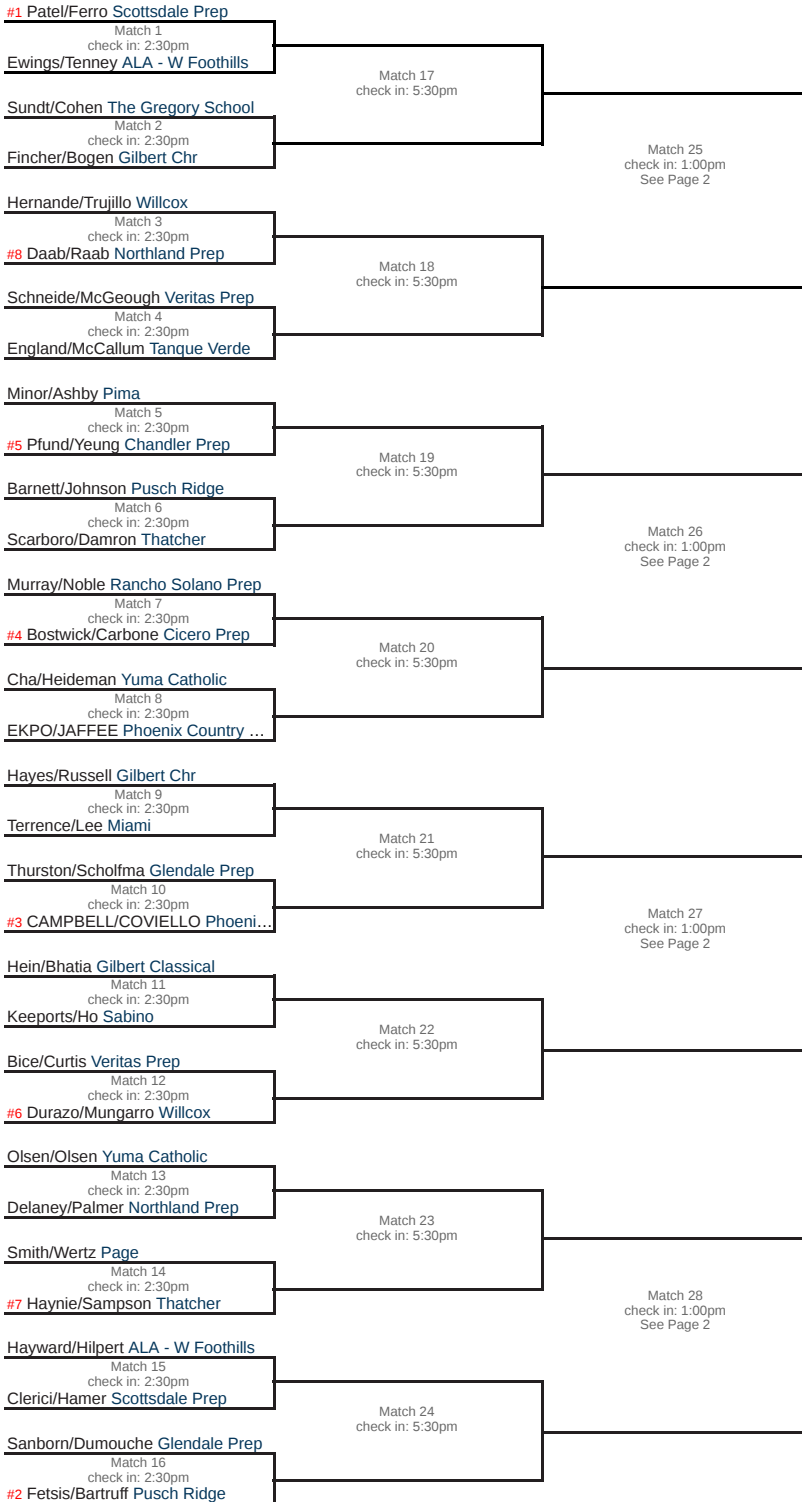

2024 AIA Girls Tennis

Division III Doubles Championship

Round 1

April 26

Paseo Racquet Center

Round 2

April 26

Paseo Racquet Center

Quarterfinals

April 27

Paseo Racquet Center