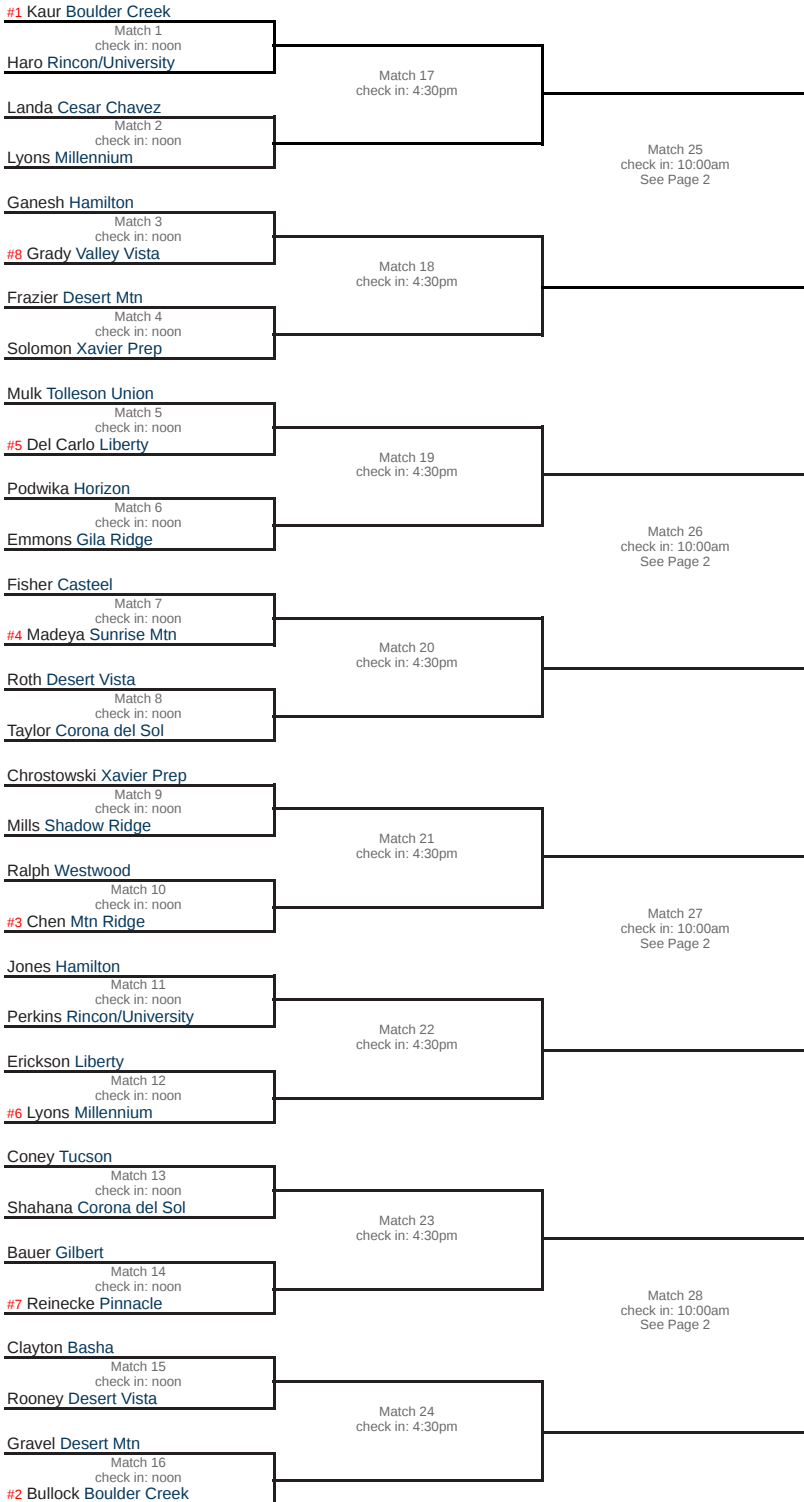

2024 AIA Girls Tennis

Division I Singles Championship

Round 1

April 26

Scottsdale Ranch Park and
Tennis Center

Round 2

April 26

Scottsdale Ranch Park and
Tennis Center

Quarterfinals

April 27

Paseo Racquet Center