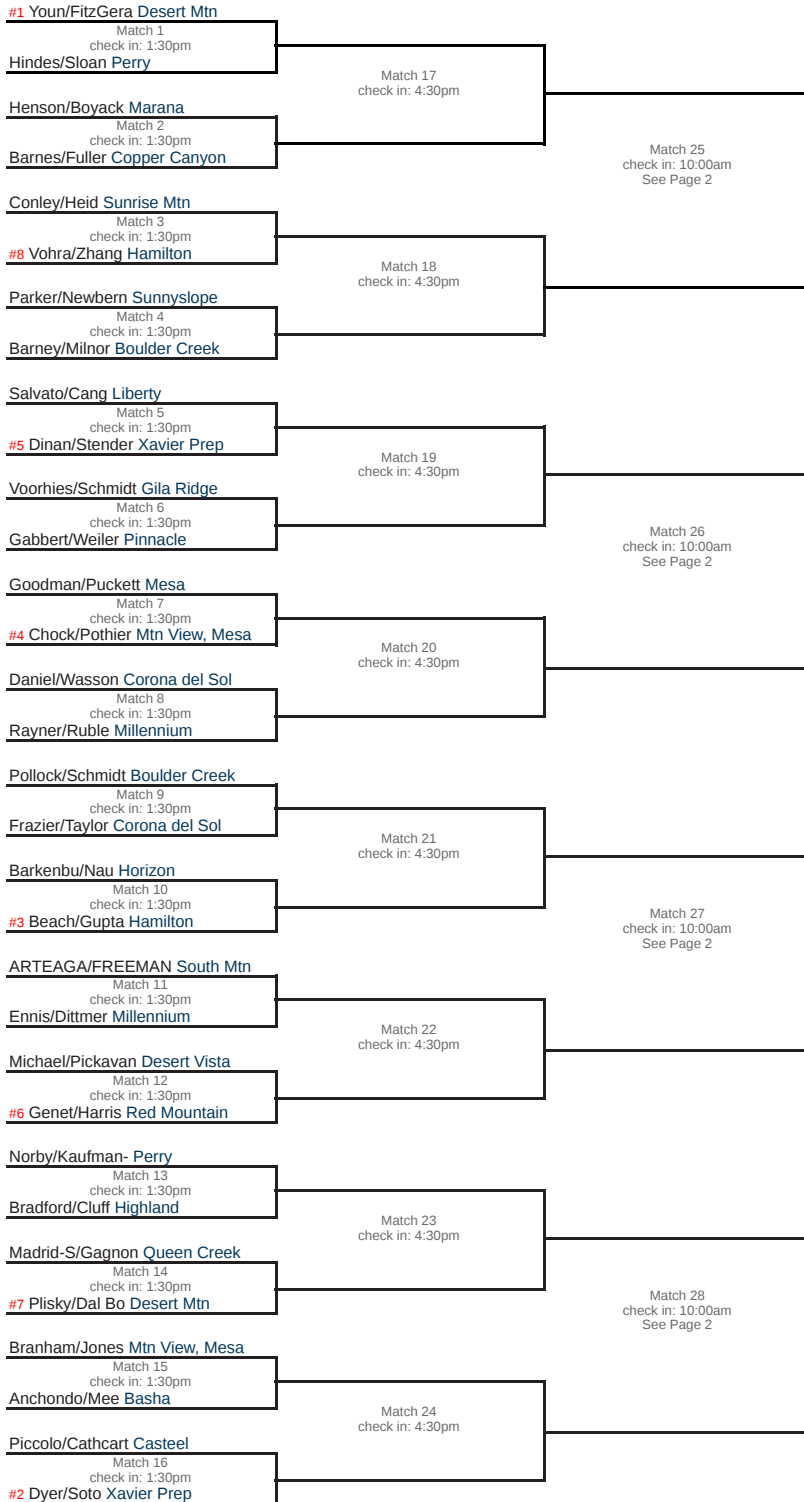

2024 AIA Girls Tennis

Division I Doubles Championship

Round 1

April 26

Scottsdale Ranch Park and Tennis Center

Round 2

April 26

Scottsdale Ranch Park and Tennis Center

Quarterfinals

April 27

Paseo Racquet Center