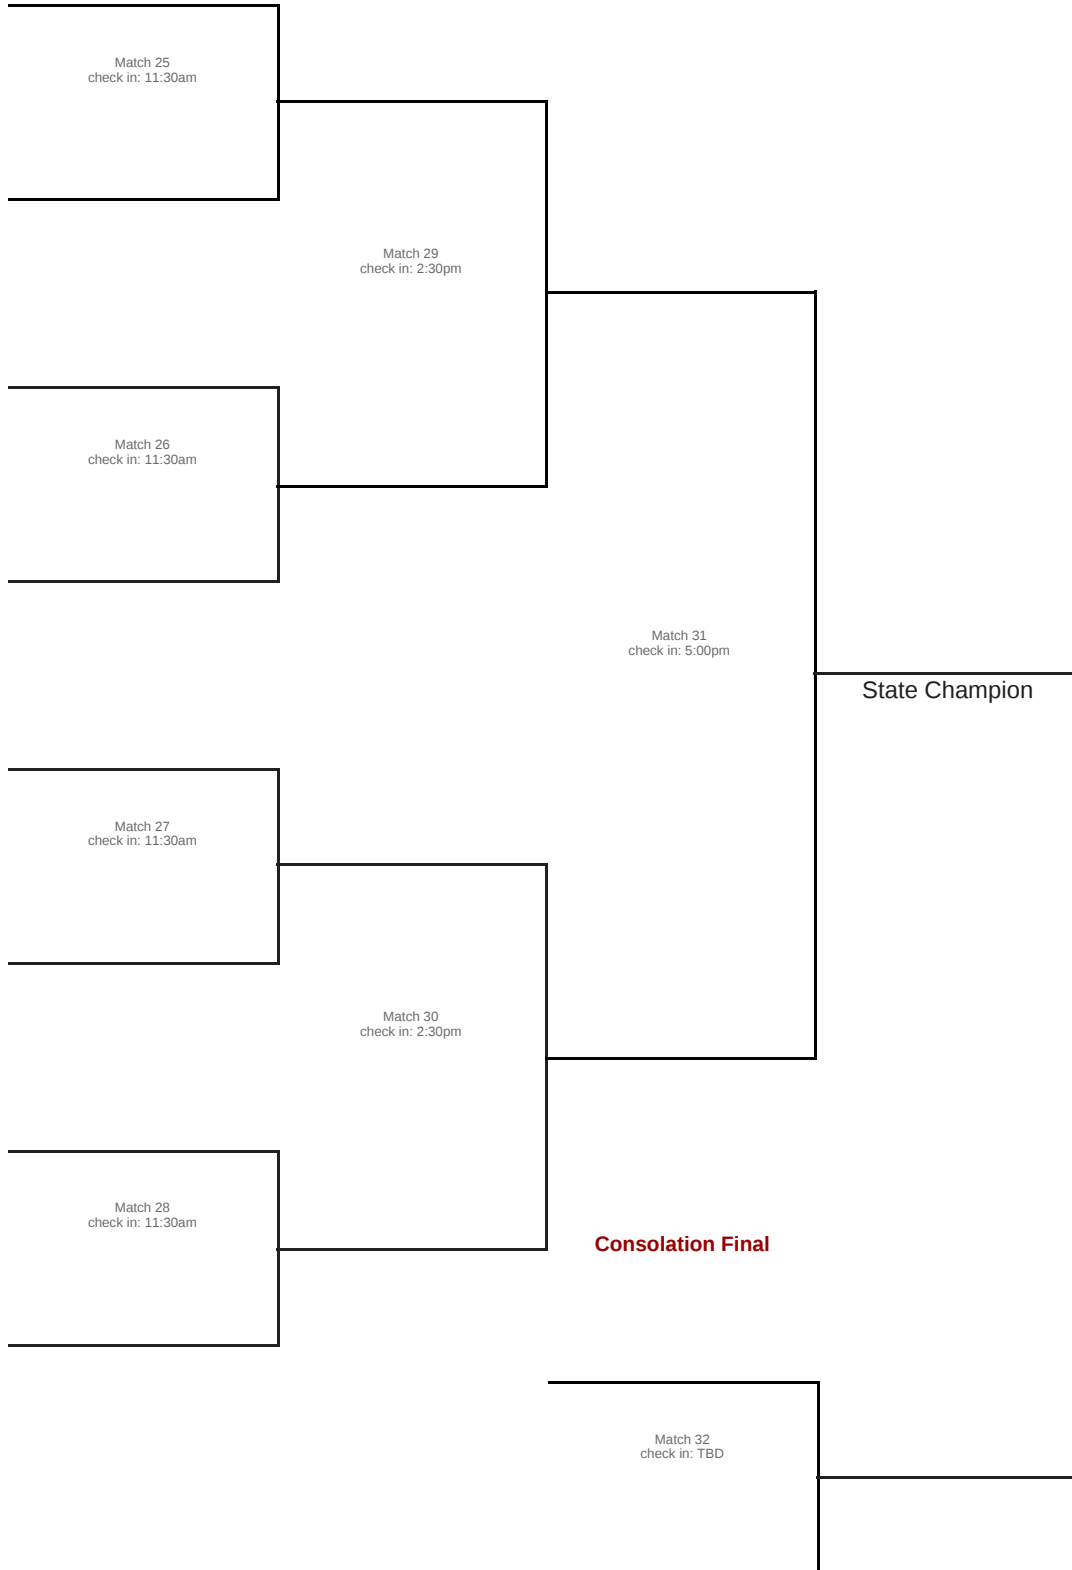

April 27

Paseo Racquet Center

2024 AIA Girls Tennis Division II Doubles Championship

Quarterfinals
April 27
Paseo Racquet Center

Semifinals
April 27
Paseo Racquet Center

Final
April 29
Paseo Racquet Center