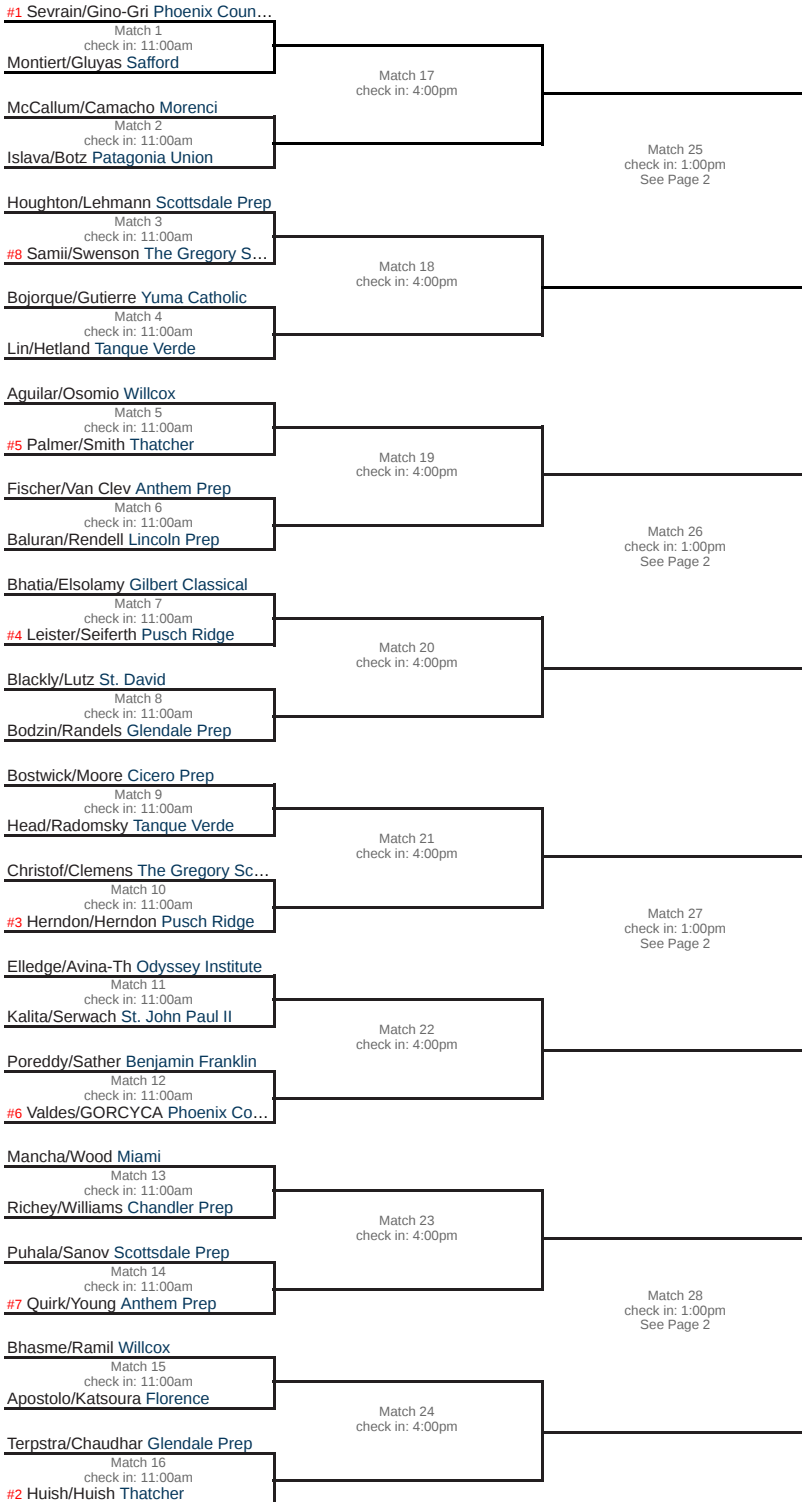

2024 AIA Boys Tennis

Division III Doubles Championship

Round 1

April 26

Paseo Racquet Center

Round 2

April 26

Paseo Racquet Center

Quarterfinals

April 27

Paseo Racquet Center