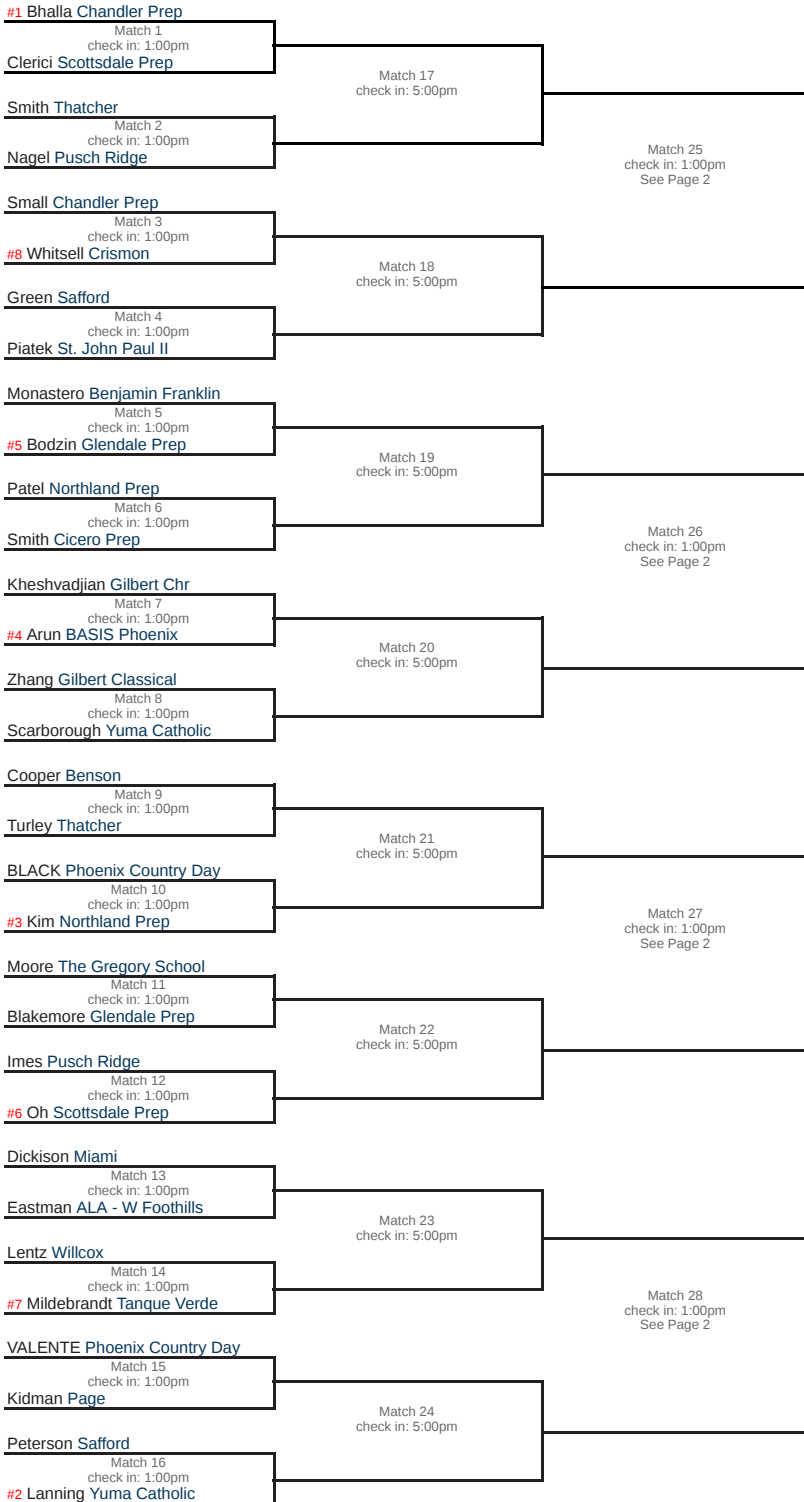

2024 AIA Girls Tennis

Division III Singles Championship

Round 1

April 26

Paseo Racquet Center

Round 2

April 26

Paseo Racquet Center

Quarterfinals

April 27

Paseo Racquet Center