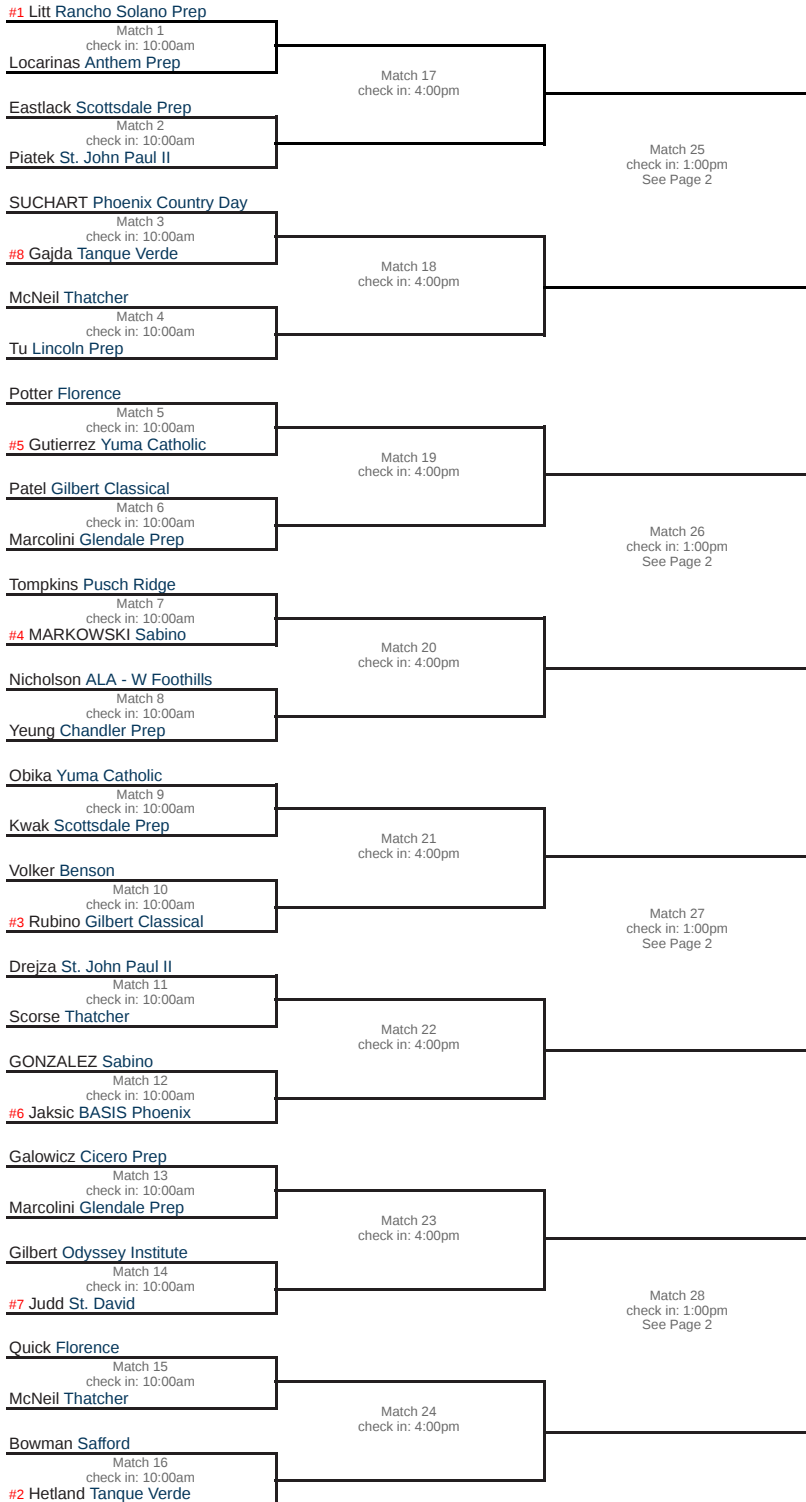

2024 AIA Boys Tennis

Division III Singles Championship

Round 1

April 26

Paseo Racquet Center

Round 2

April 26

Paseo Racquet Center

Quarterfinals

April 27

Paseo Racquet Center