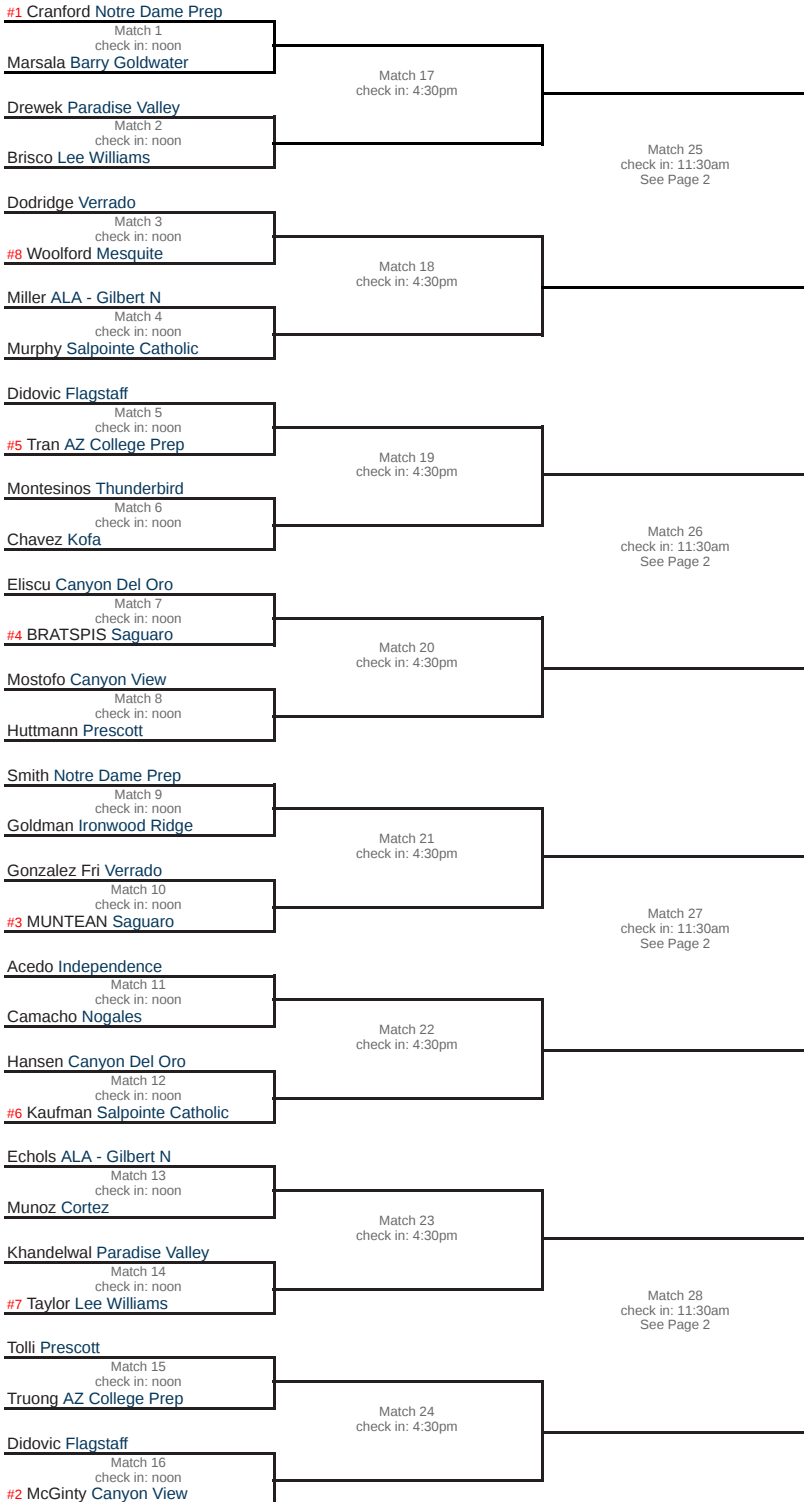

2024 AIA Girls Tennis

Division II Singles Championship

Round 1

April 26

Mesa Tennis Center

Round 2

April 26

Mesa Tennis Center

Quarterfinals

April 27

Paseo Racquet Center