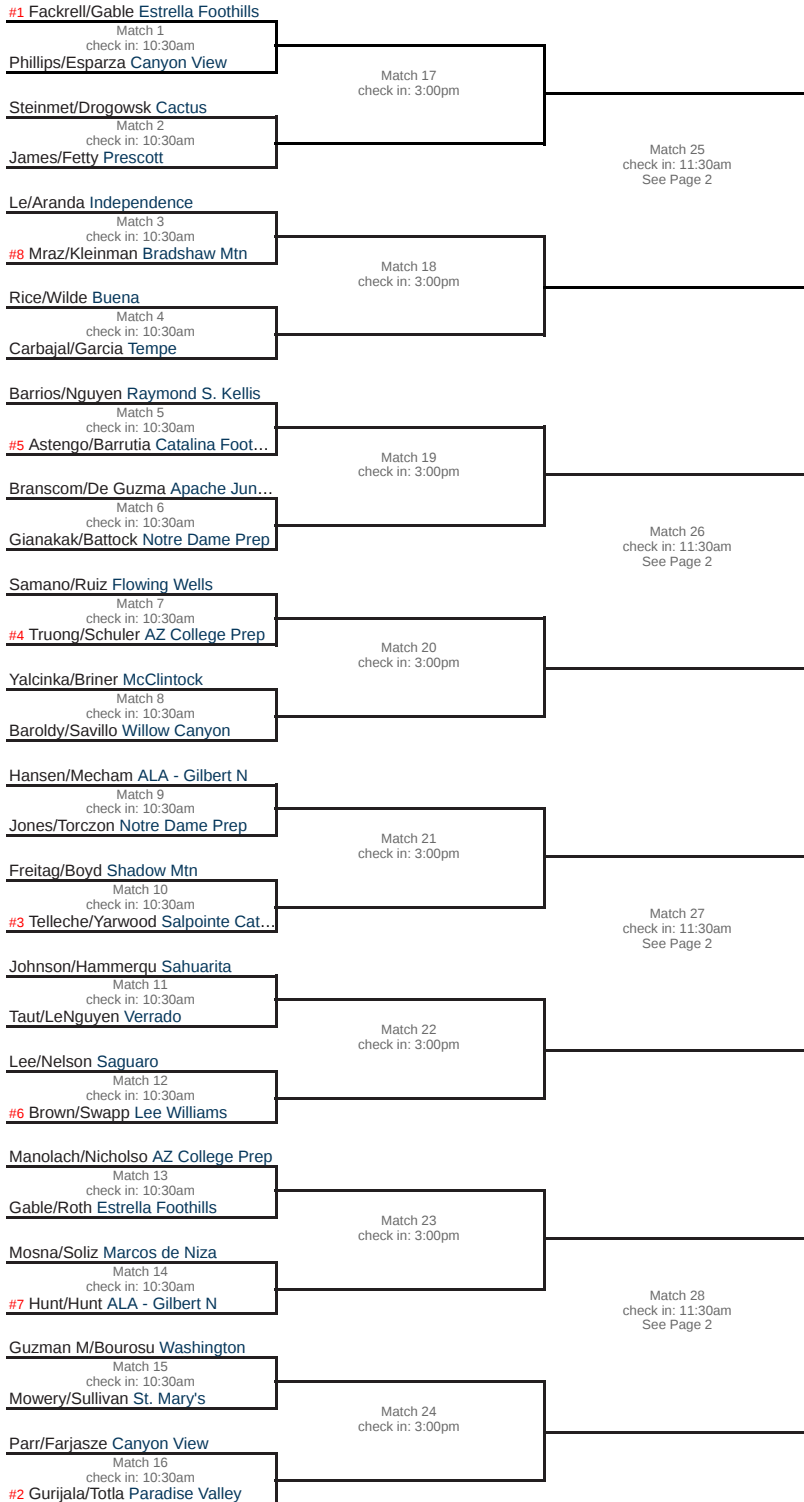

2024 AIA Boys Tennis

Division II Doubles Championship

Round 1

April 26

Mesa Tennis Center

Round 2

April 26

Mesa Tennis Center

Quarterfinals

April 27

Paseo Racquet Center