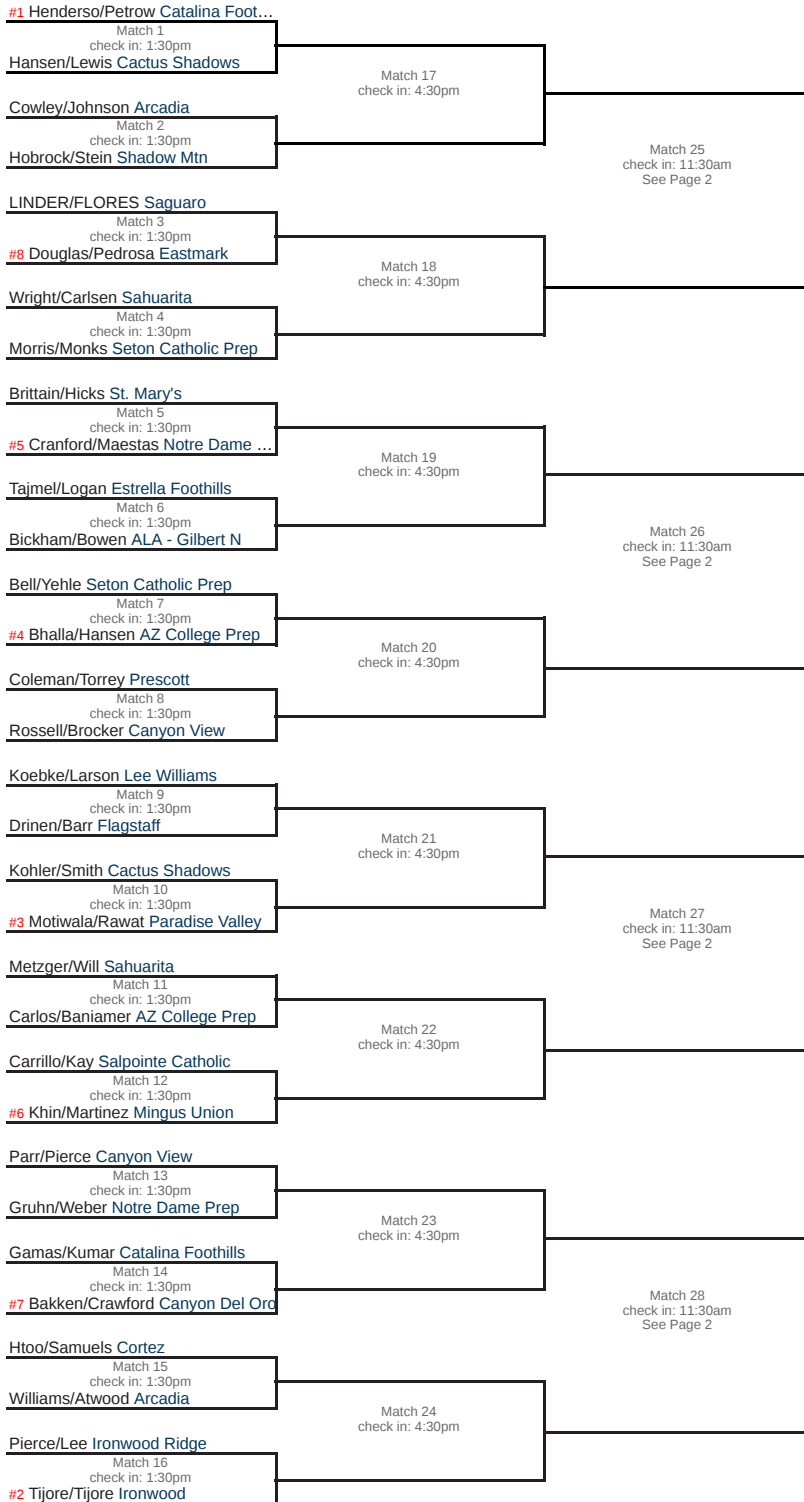

2024 AIA Girls Tennis

Division II Doubles Championship

Round 1

April 26

Mesa Tennis Center

Round 2

April 26

Mesa Tennis Center

Quarterfinals

April 27

Paseo Racquet Center