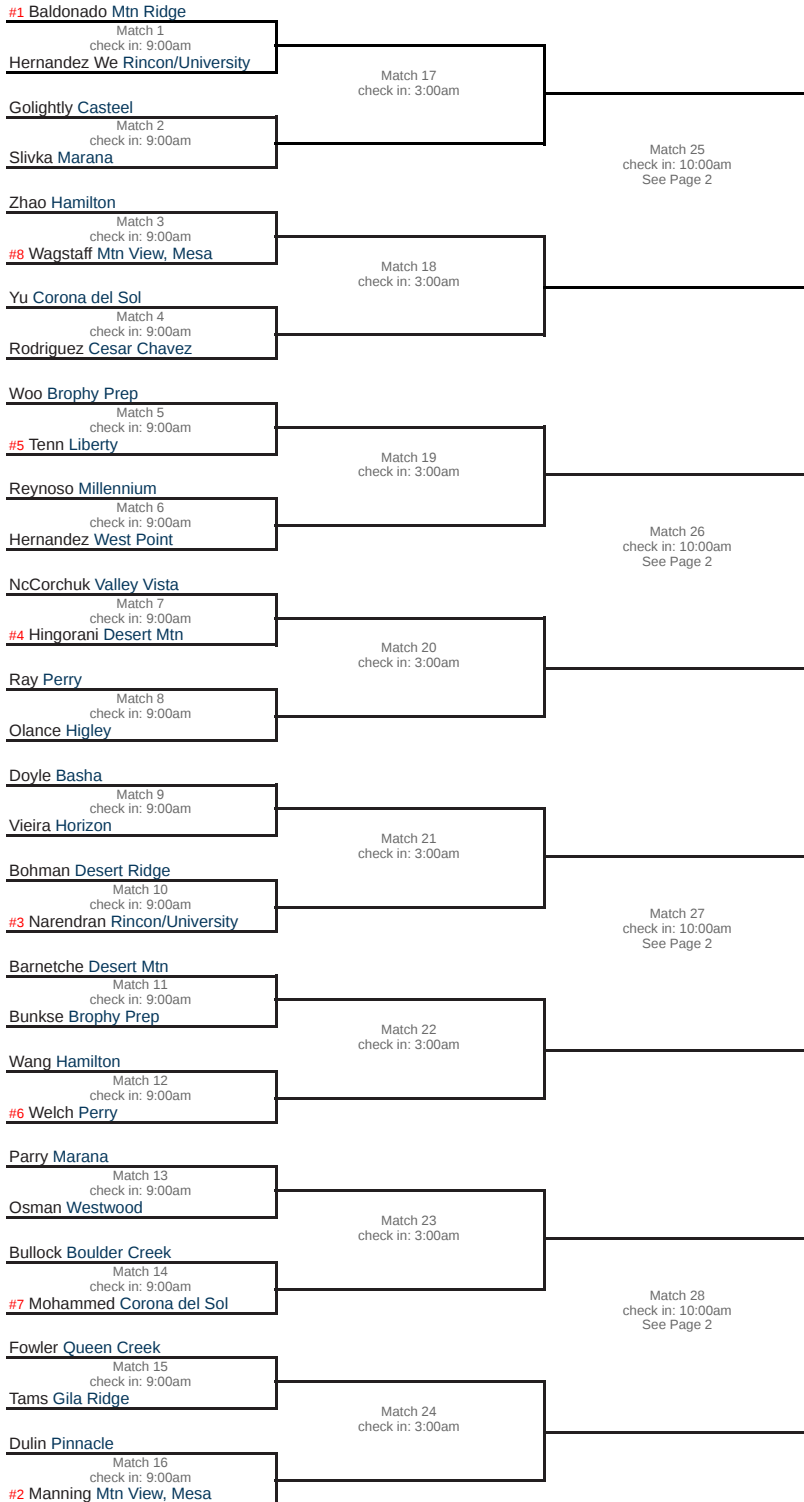

2024 AIA Boys Tennis

Division I Singles Championship

Round 1

April 26

Scottsdale Ranch Park and Tennis Center

Round 2

April 26

Scottsdale Ranch Park and Tennis Center

Quarterfinals

April 27

Paseo Racquet Center