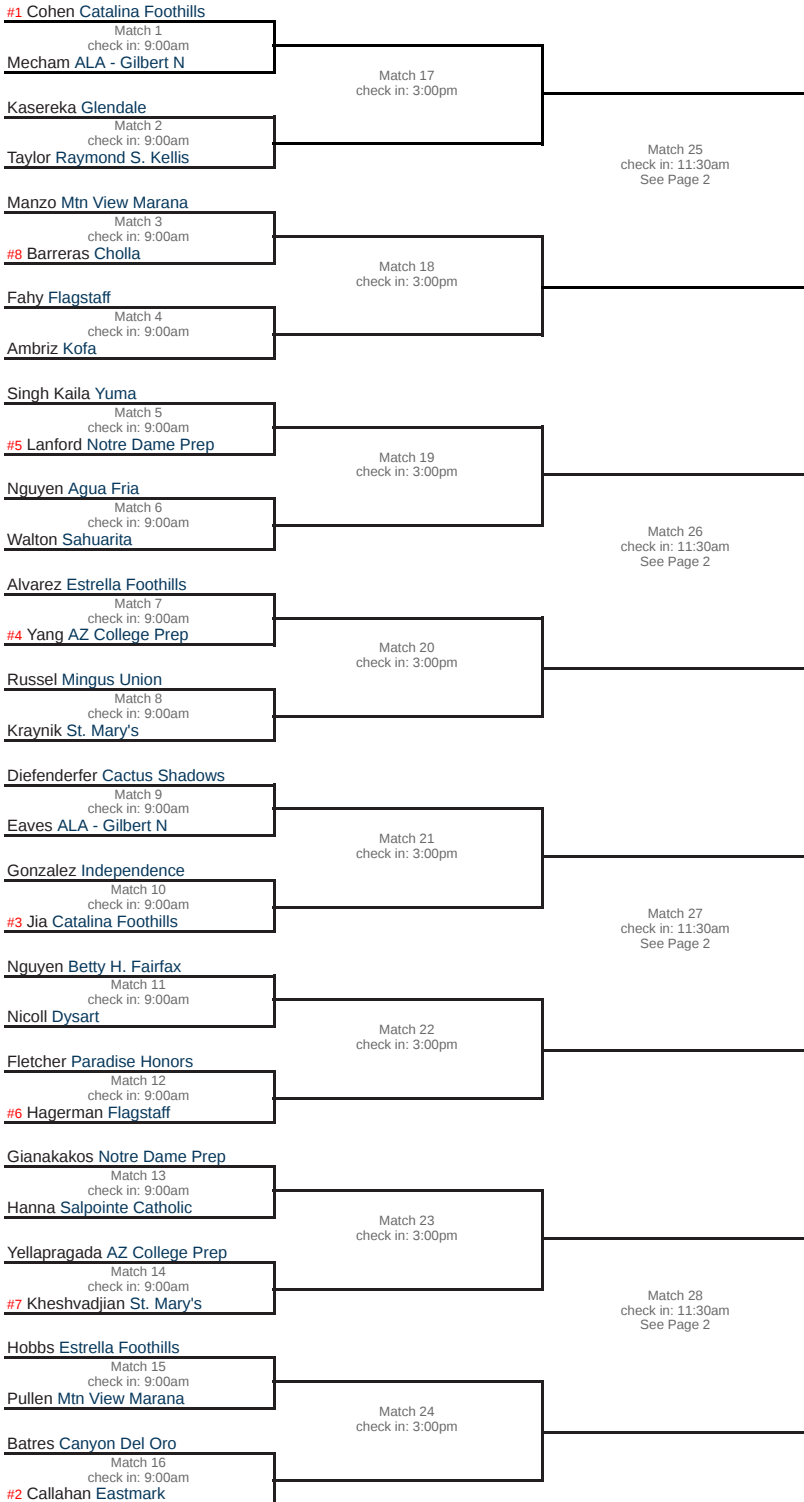

2024 AIA Boys Tennis

Division II Singles Championship

Round 1

April 26

Mesa Tennis Center

Round 2

April 26

Mesa Tennis Center

Quarterfinals

April 27

Paseo Racquet Center