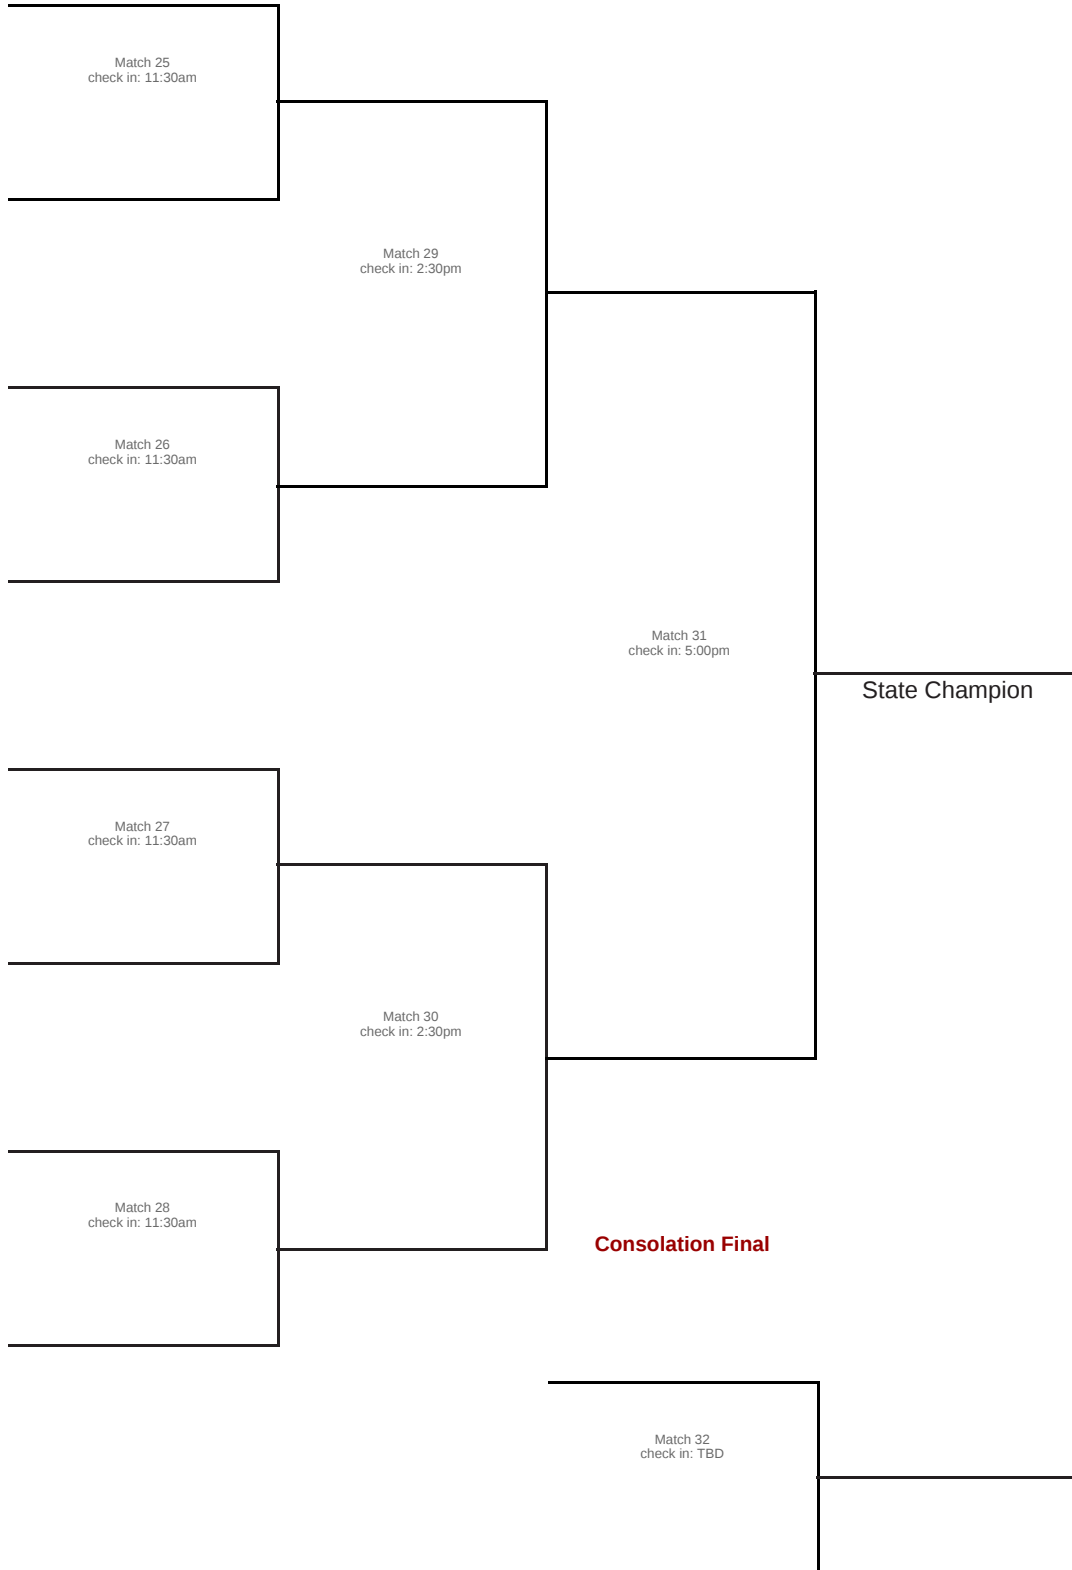

Paseo Racquet Center

2024 AIA Girls Tennis Division II Singles Championship

Quarterfinals
April 27
Paseo Racquet Center

Semifinals
April 27
Paseo Racquet Center

Final
April 29
Paseo Racquet Center

2024 AIA Girls Tennis