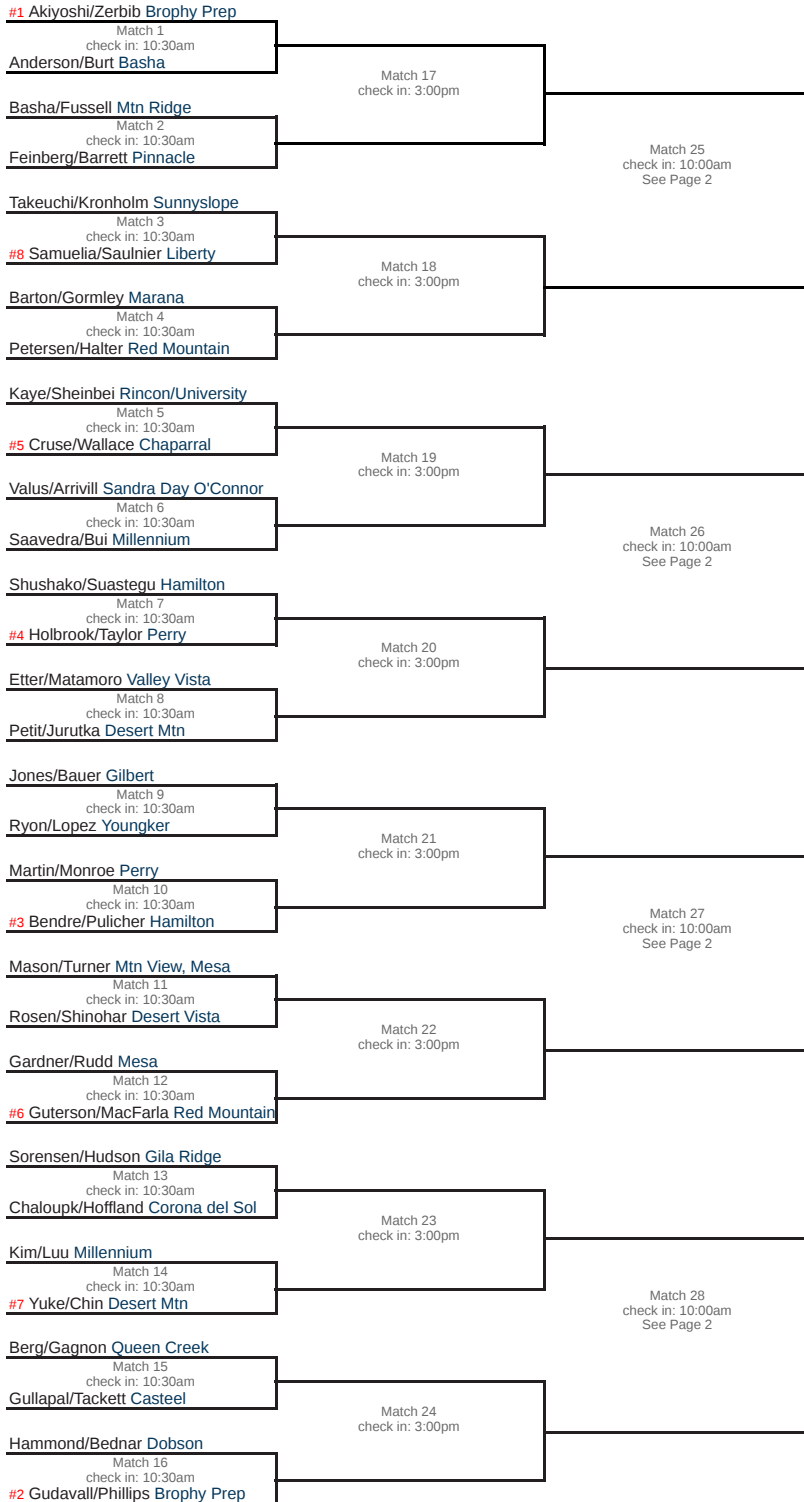

2024 AIA Boys Tennis

Division I Doubles Championship

Round 1

April 26

Scottsdale Ranch Park and Tennis Center

Round 2

April 26

Scottsdale Ranch Park and Tennis Center

Quarterfinals

April 27

Paseo Racquet Center