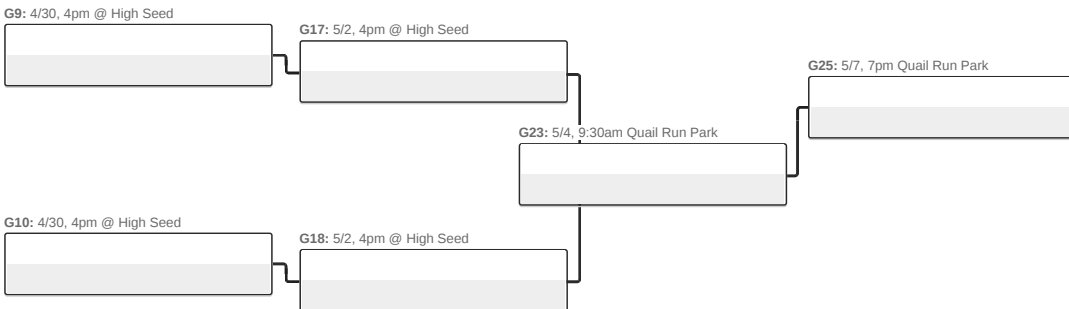

The bottom team in the matchup is the home team.
Dates, times and locations subject to change.