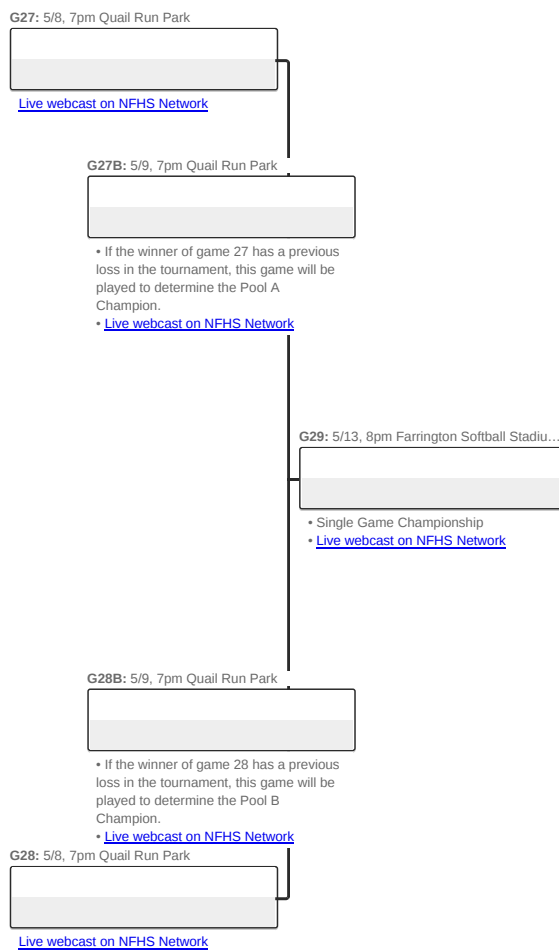

2024 AIA Softball 6A State Championship

Semifinal
May 8

Final
May 13

The bottom team in the matchup is the home team.
Dates, times and locations subject to change.

Corona del Sol

Aztecs

AZPREPS365

Alignment 6A Central

Region 2-8

Standings #5

Conference 4-14

Rank #20

Overall 4-14

Photo not Provided

No.	Name	Pos.	Yr.	Date	Opponent	Result
1	Saige Peters	OF	So	2/22 @	Highland	L 7-9
				2/23 vs	Perry	L 2-12
2	Jami Sheehan	OF, UTIL	So	2/23 @	Chaparral	L 1-9
				2/24 @	Wil Canyon	L 5-7
3	Kaylie Pequeno	OF	So	2/24 vs	AZ Prep	L 4-10
				2/27 @	Red Mtn	L 2-7
4	Brooke Sheehan	INF	So	3/05 vs	Basha	L 0-10
				3/06 vs	Pinnacle	L 11-17
5	Trinity Gonzales	2B	Sr	3/08 vs	Xavier	L 1-13
				3/14 @	Prd. Honor	W 10-5
6	Leah Montenegro	SS	Sr	3/14 @	Millennium	W 19-0
				3/15 @	Coconino	W 6-3
7	Caitlyn Ackerley	P, 1B	So	3/26 @	Des. Ridge	L 4-5
				3/28 @	MTV-Mesa	W 10-0
8	Jemma Jones	3B, OF	Fr	3/29 vs	Des. Ridge	L 8-12
				4/02 @	Gilbert	W 11-6
10	Miquela Tamaro	C, 3B	Jr	4/03 vs	Chandler	L 7-8
				4/04 vs	Gilbert	W 5-4
11	Maya Cardenas	OF	Fr	4/05 vs	O'Connor	W 9-3
				4/08 @	Queen Cr.	L 0-11
12	Audrey Brown	1B	So	4/10 vs	Queen Cr.	L 0-12
				4/11 @	Des. Vista	L 2-5
13	Briseis James	2B, OF	Jr	4/16 vs	Des. Vista	L 11-15
				4/17 @	Hamilton	L 2-3
14	Abby Ritchhart	C	Sr	4/19 @	Highland	L 0-11
				4/22 vs	Highland	L 4-8
18	Siena Meraz	1B, 3B	Sr	4/24 @	Perry	W 12-8
19	Alyssia Munoz	P	Sr			
20	Olivia Rios	3B	Sr			

The AIA requests that you model good sportsmanship by refraining from derogatory cheers, chants, or behavior toward students, coaches, officials, or other spectators. Speak out if you see inappropriate behavior by immediately notifying event management staff. Together, we can provide a safe and respectful environment for all.