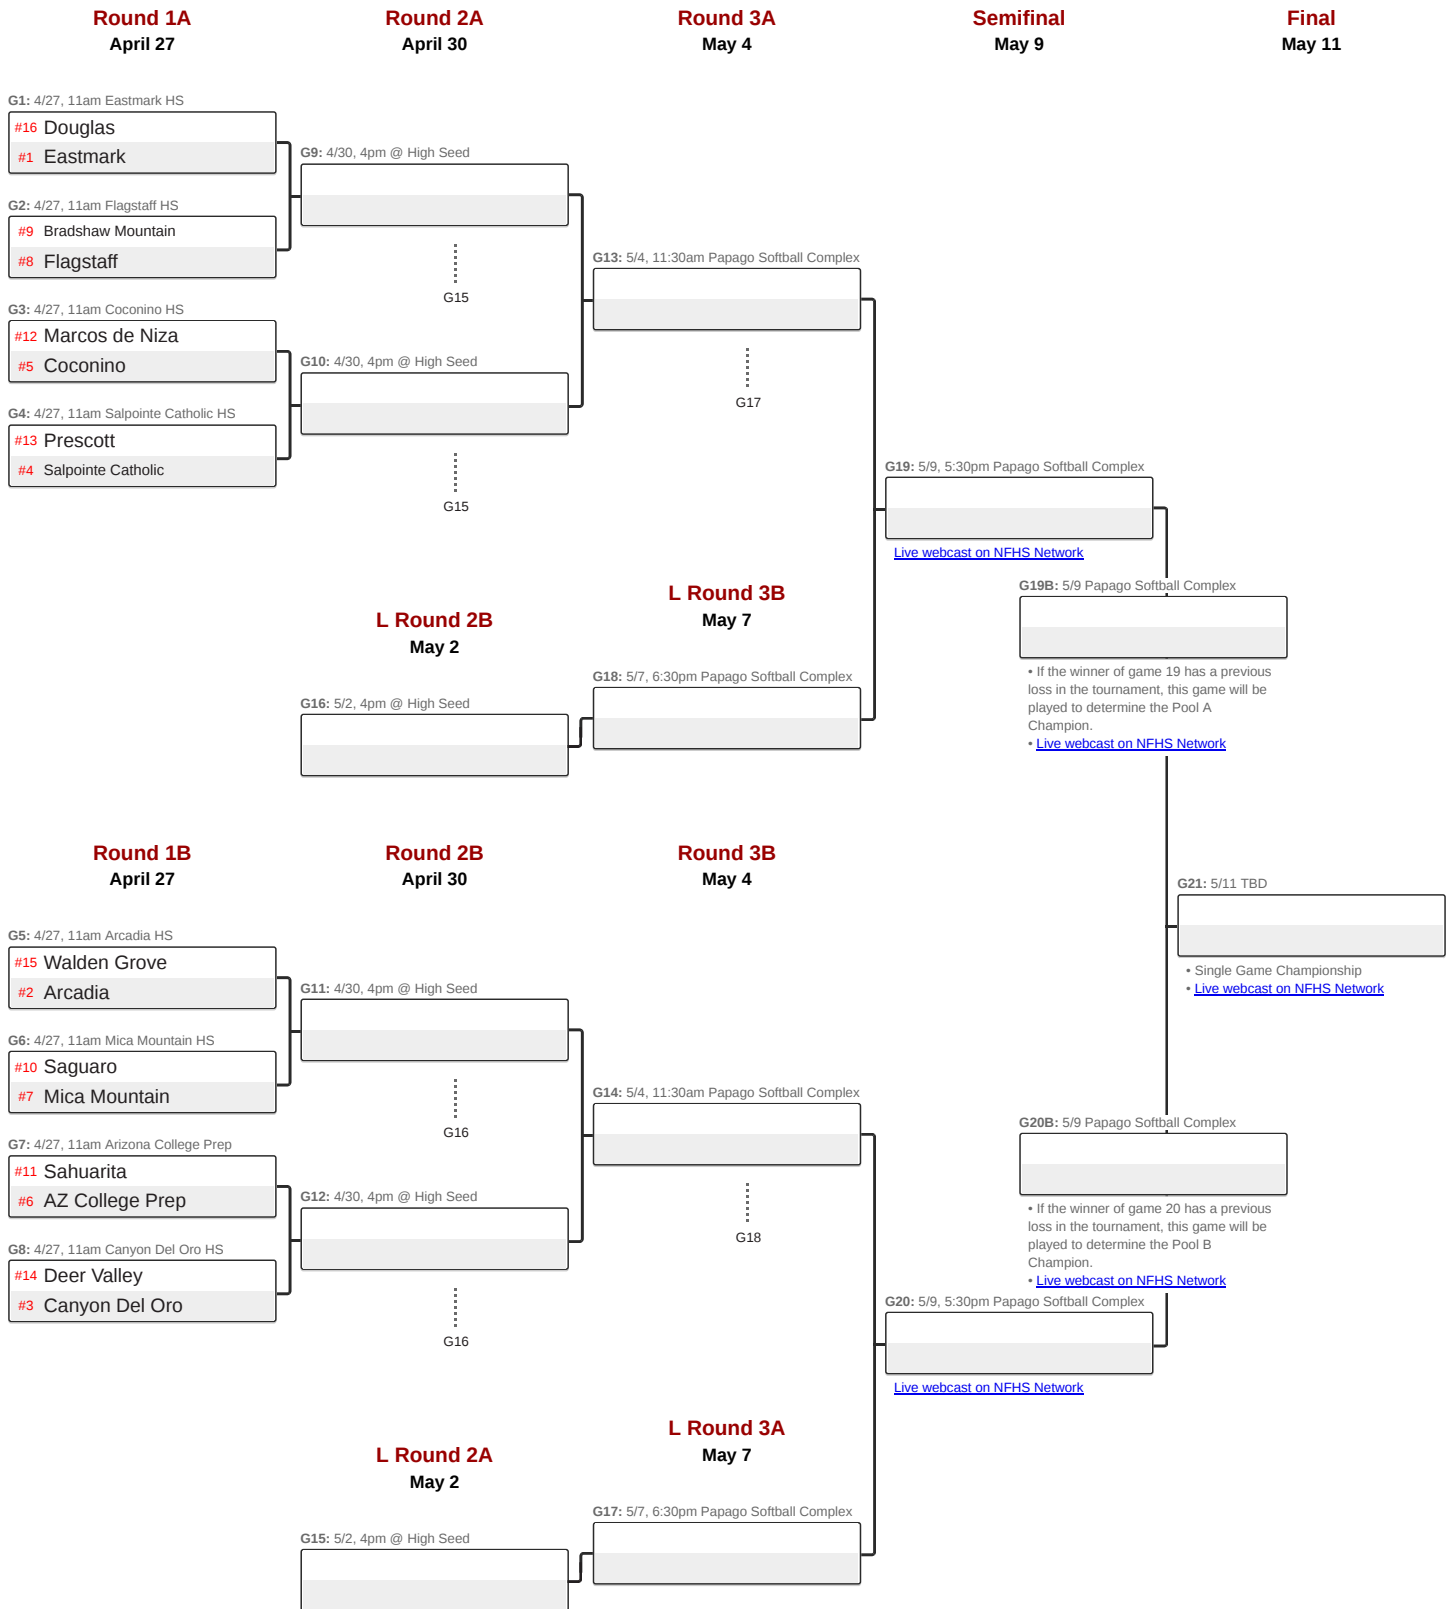

2024 AIA Softball 4A State Championship

The bottom team in the matchup is the home team.
Dates, times and locations subject to change.

Douglas
Bulldogs

AZPREPS365

Photo not Provided

Alignment 4A Gila

Region 6-4

Standings #3

Conference 7-4

Rank #19

Overall 12-7

No.	Name	Pos.	Yr.	Date	Opponent	Result
1	Dominique Munoz	INF, OF	Jr	2/21	vs Cholla	W 16-2
2	Lucia Pedroza	SS, 3B	Sr	2/27	vs Des. View	W 10-0
3	Hailey Barco	2B, OF	Jr	3/01	@ Empire	L 0-10
4	Jynell Teran	INF, P	Fr	3/06	vs Buena	W 10-6
5	Giselle Clark	1B	Jr	3/13	@ ALA - QC	W 6-4
6	Matea Cross	OF, C	Fr	3/14	vs Thatcher	W 10-0
7	Annalina Rojas	P, INF	Sr	3/20	vs Sahuarita	L 5-19
8	Kayla Villaescusa	OF	Jr	3/22	@ Tombstone	W 3-1
9	Debany Galaz	C, INF	Sr	3/22	@ St. David	W 4-0
10	Abigail Gonzalez	3B, 1B	Fr	3/22	@ Nogales	W 11-4
11	Marissa Cross	INF, P	Fr	3/27	@ Rio Rico	W 14-4
12	Angelina Escarcega	OF	Sr	4/03	vs Mica Mtn.	L 2-6
13	Jelanni Cazares	OF, C	So	4/04	vs Amphi	W 12-0
14	Miranda Romo	INF, P	Fr	4/04	vs Amphi	W 15-4
15	Kailyn Zamora	OF	So	4/06	@ Tan. Verde	L 1-4
16	Arianna Villalobos	OF, P	Sr	4/08	vs Wldn Grove	W 4-3
18	Lizeth Gaxiola	1B, 3B	Sr	4/09	@ Sahuarita	L 1-11
				4/11	@ Wldn Grove	W 8-5
				4/15	vs Safford	L 5-7
				4/17	vs Rio Rico	W 14-4
				4/18	@ Mica Mtn.	L 0-10
				4/22	vs Nogales	W 12-0
				4/24	@ Greenway	W 4-2

The AIA requests that you model good sportsmanship by refraining from derogatory cheers, chants, or behavior toward students, coaches, officials, or other spectators. Speak out if you see inappropriate behavior by immediately notifying event management staff. Together, we can provide a safe and respectful environment for all.