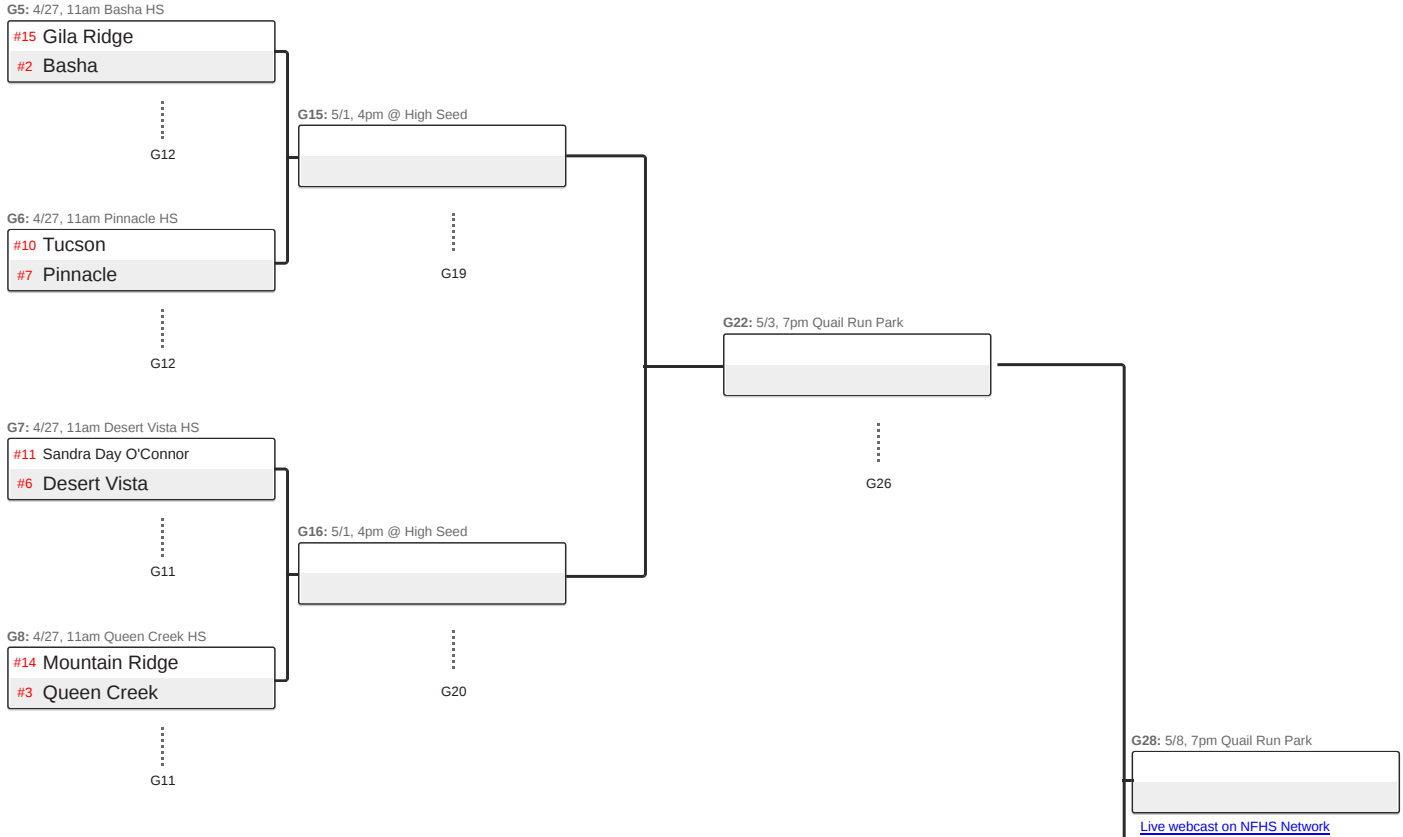

# 2024 AIA Softball 6A State Championship

**Round 1B**  
April 27

**Round 2B**  
May 1

**Round 3B**  
May 3

**Semifinal**  
May 8

**L Round 1A**  
April 30

**L Round 2A**  
May 2

**L Round 3A**  
May 4