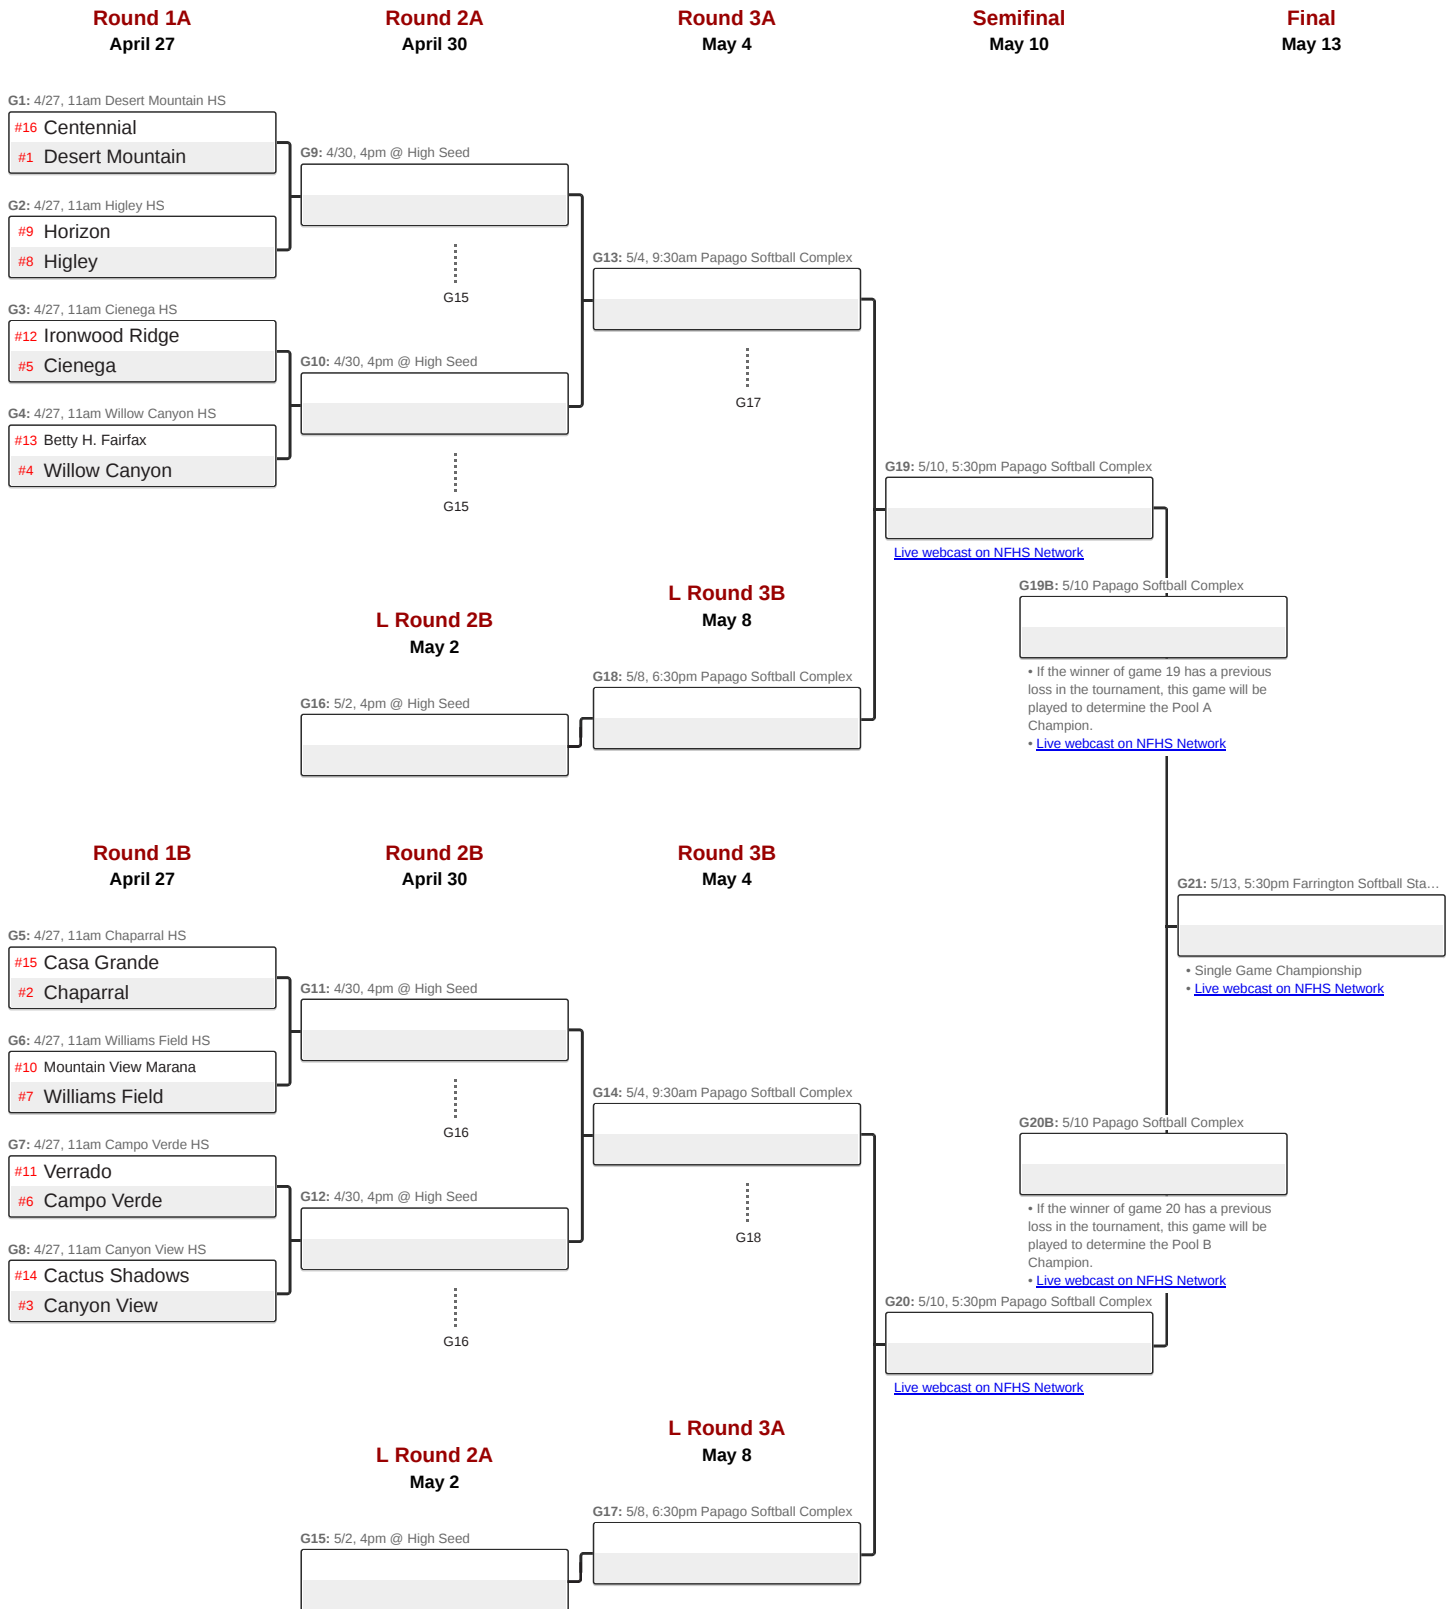

# 2024 AIA Softball 5A State Championship

The bottom team in the matchup is the home team.  
Dates, times and locations subject to change.