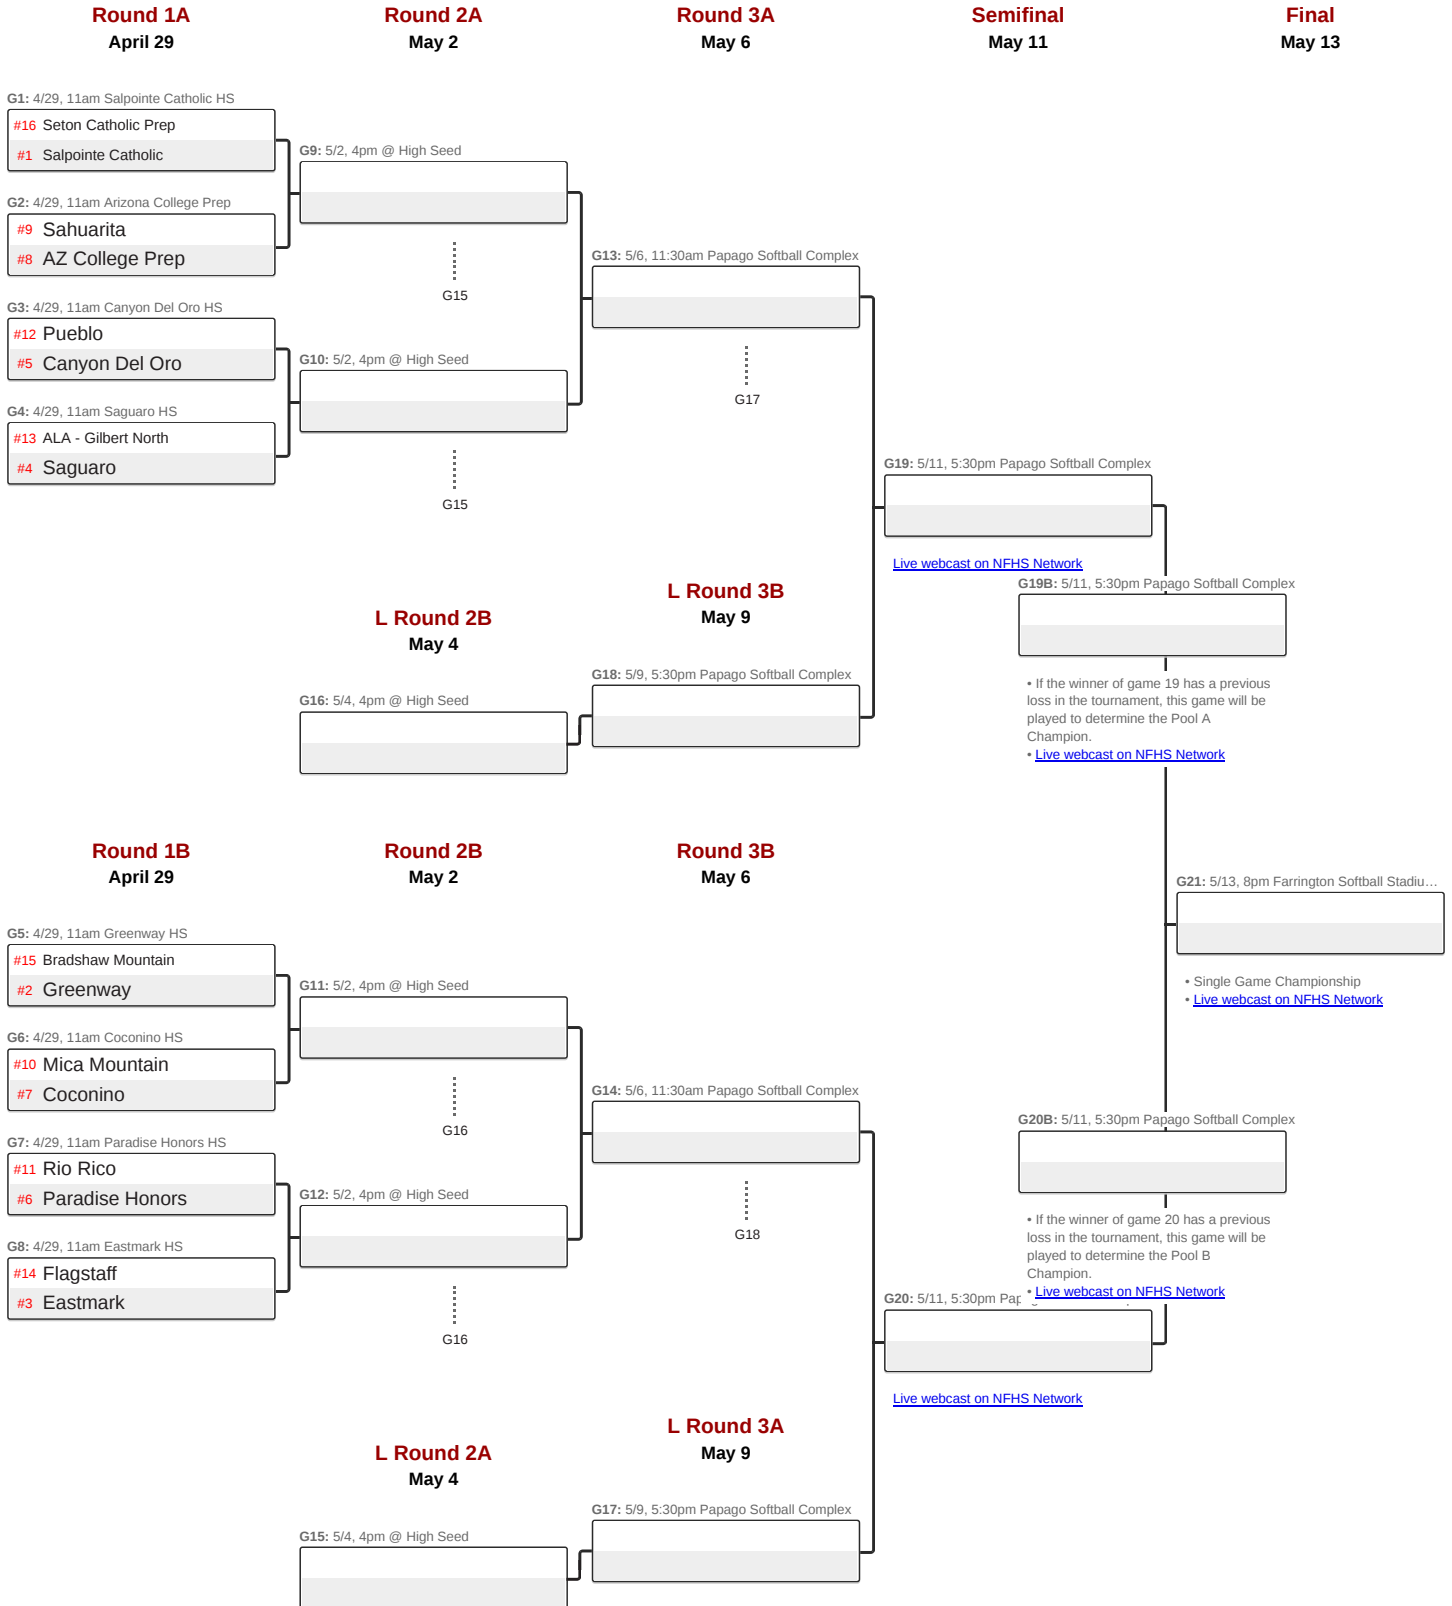

2023 AIA Softball 4A State Championship

The bottom team in the matchup is the home team.

Dates, times and locations subject to change.

Seton Catholic Prep

Sentinels

Photo not Provided

Alignment 4A Desert Sky

Region 6-4

Standings #2

Conference 11-7

Rank #20

Overall 11-7

No.	Name	Pos.	Yr.	Date	Opponent	Result
3	Sierra Daniel		Sr	2/23	vs Wms. Field	L 4-5
4	Lexi Walper		Jr	2/23	vs Westwood	T 5-5
5	Jordan Herrera		Sr	2/24	@ ALA - Gilbert N.	L 5-7
7	Bella Zipser		Fr	2/24	@ Skyline	W 9-2
8	Carmen Acosta		Fr	2/25	@ Sunnyside	L 3-17
11	Jordyn Bonnell		Fr	2/28	vs Cactus	W 12-2
12	Brooke Zuluaga		Fr	3/06	@ AJ	W 10-1
15	Abby Cota		Fr	3/08	@ Vista Gr.	L 6-8
16	Eva Lopez		So	3/10	@ Mesquite	W 8-5
17	Ali Ortega		Jr	3/14	vs Peoria	W 12-2
18	Sarah Sladek		Sr	3/20	@ EFootHills	W 8-1
19	Emma Baker		Fr	3/21	vs Post Butte	W 12-2
22	Ashley Gyhra		Sr	3/24	@ Saguaro	L 5-8
23	Bella Gump		Jr	3/27	vs Saguaro	L 5-10
				4/01	vs AZ Prep	L 5-15
				4/04	vs Mesquite	L 7-9
				4/05	vs Marcos	W 3-0
				4/11	@ Marcos	L 6-7
				4/14	vs St. Mary's	W 15-0
				4/17	@ St. Mary's	W 20-2
				4/20	@ Arcadia	W 4-3
				4/21	@ Prescott	L 1-8
				4/24	vs Arcadia	W 12-2
				4/26	@ Wldn Grove	W 5-3

The AIA requests that you model good sportsmanship by refraining from derogatory cheers, chants, or behavior toward students, coaches, officials, or other spectators. Speak out if you see inappropriate behavior by immediately notifying event management staff. Together, we can provide a safe and respectful environment for all.