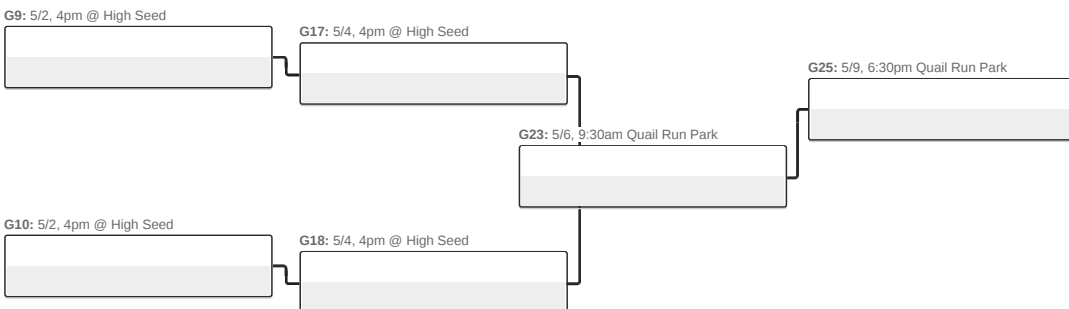

L Round 1A
May 2

L Round 2A
May 4

L Round 3A
May 6

L Round Quarterfinal A
May 9