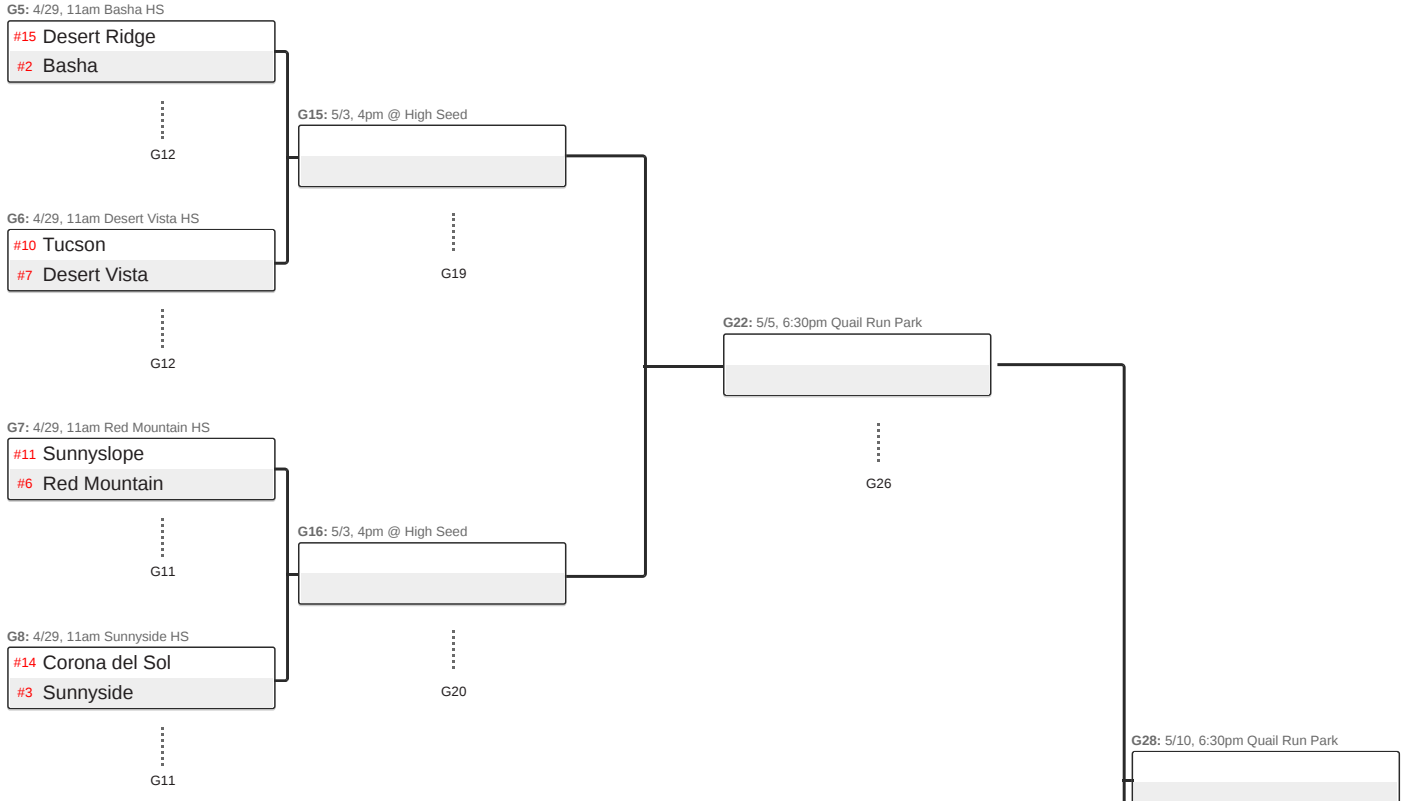

2023 AIA Softball 6A State Championship

Round 1B
April 29

Round 2B
May 3

Round 3B
May 5

Semifinal
May 10