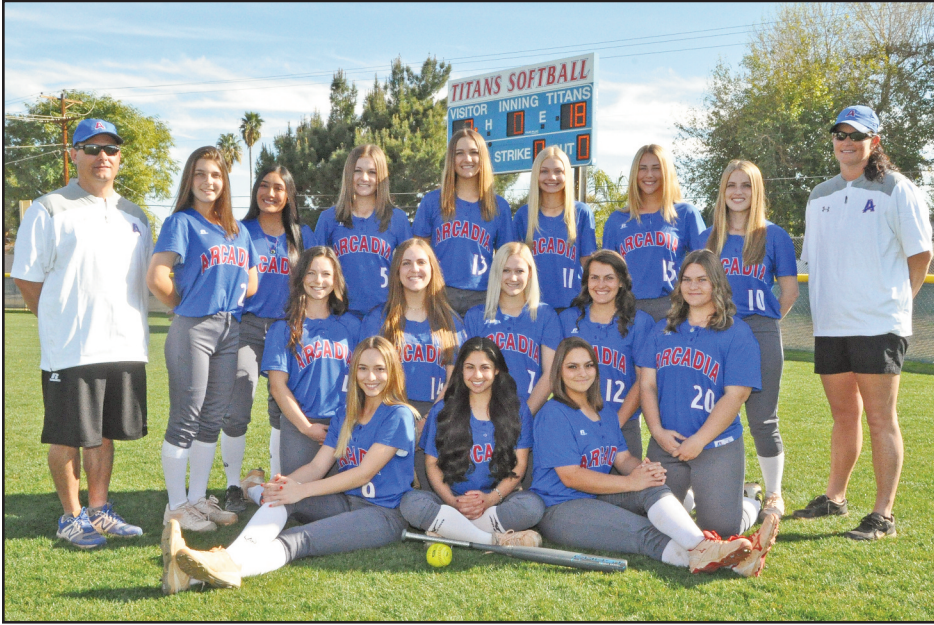

5A Softball State Contenders

Arcadia Titans