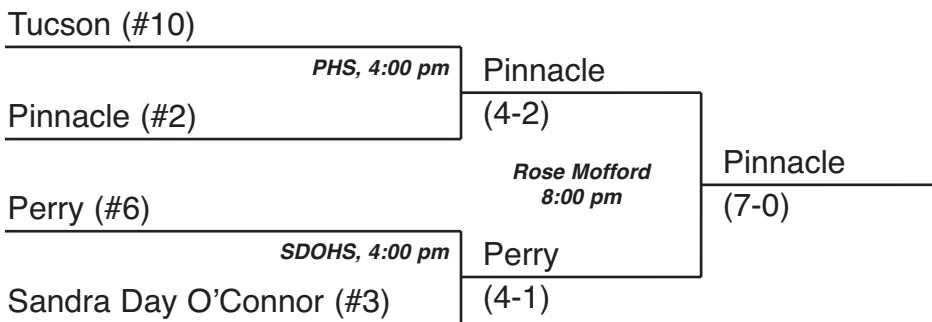

May 3

May 8

**Rose Mofford
7:30 pm**