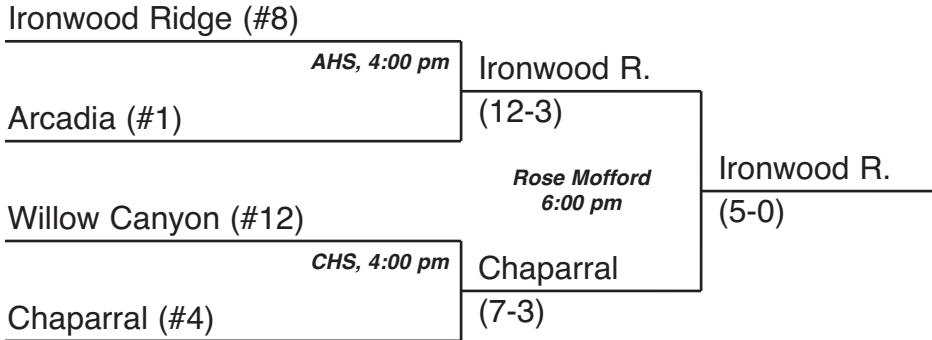

# 5A SB State Championship Bracket

**Round 2A, May 1**

**Round 3A  
May 3**

**Semifinal  
May 10**

**Final  
May 14**

**May 3**

**May 8**

**Rose Mofford  
7:30 pm**