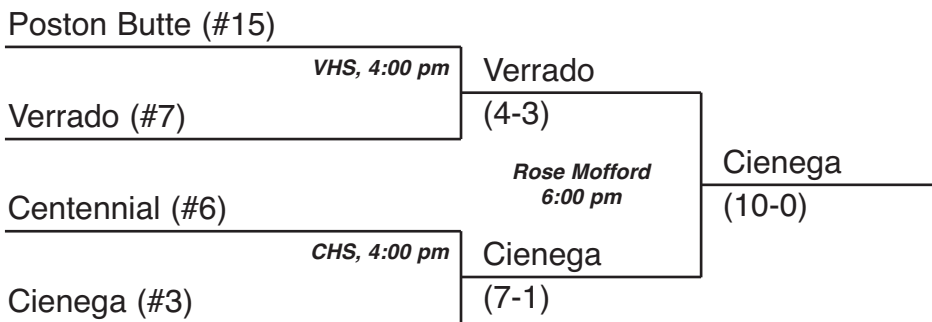

# 5A SB State Championship Bracket

**Round 2A, May 1**

**Round 3A  
May 3**

**Semifinal  
May 10**

**Final  
May 14**

**May 3**

**May 8**

**Rose Mofford  
7:30 pm**

If the winner of the Round A Semifinal has a previous loss in the tournament, this game will be played to determine the Pool A Champion. Rose Mofford ... May 11 ... 7:30 pm.

**Round 2B, May 1**

**Round 3B  
May 3**

**Semifinal  
May 10**

**Farrington Stadium  
5:30 pm**

**State  
Champion**

**May 3**

**May 8**

**Rose Mofford  
7:30 pm**

If the winner of the Round B Semifinal has a previous loss in the tournament, this game will be played to determine the Pool B Champion. Rose Mofford ... May 11... 7:30 pm.

**Isabel Pacho, Ironwood Ridge (photo by Andy Morales of azpreps365.com)**

**By Andy Morales  
azpreps365.com**

We started with 24 teams in the 5A softball playoffs and those have been whittled down to the remaining six, with two already waiting in the semifinal round. Top-seeded Arcadia is still alive in the elimination bracket but No. 2 Campo Verde did not survive the first round. No. 3 Cienega needed eight innings to escape a first-round upset but the Bobcats blew out their next two opponents to advance to the semifinals.