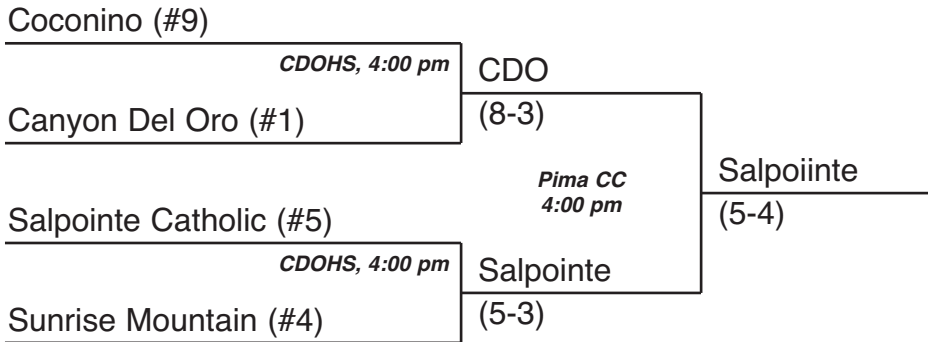

# 4A SB State Championship Bracket

**Round 2A, May 1**

**Round 3A  
May 3**

**Semifinal  
May 10**

**Final  
May 15**

**May 3**

**May 8**

**Rose Mofford  
5:30 pm**

If the winner of the Round A Semifinal has a previous loss in the tournament, this game will be played to determine the Pool A Champion. Rose Mofford ... May 11 ... 5:30 pm.

**Round 2B, May 1**

**Round 3B  
May 3**