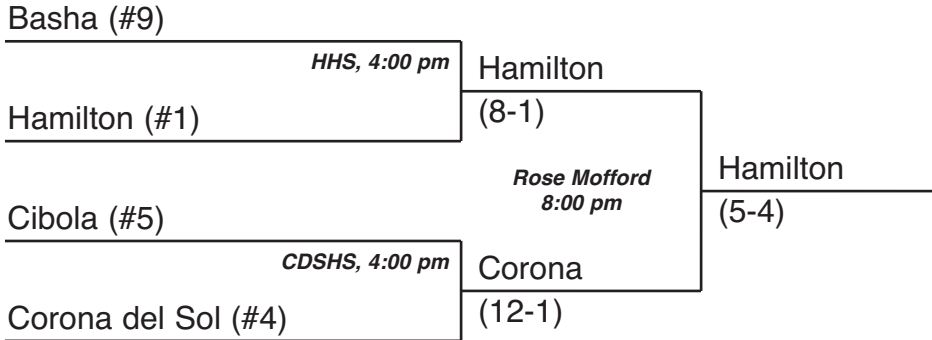

# 6A SB State Championship Bracket

**Round 2A, May 1**

**Round 3A  
May 3**

**Semifinal  
May 10**

**Final  
May 14**

**May 3**

**May 8**

**Rose Mofford  
7:30 pm**