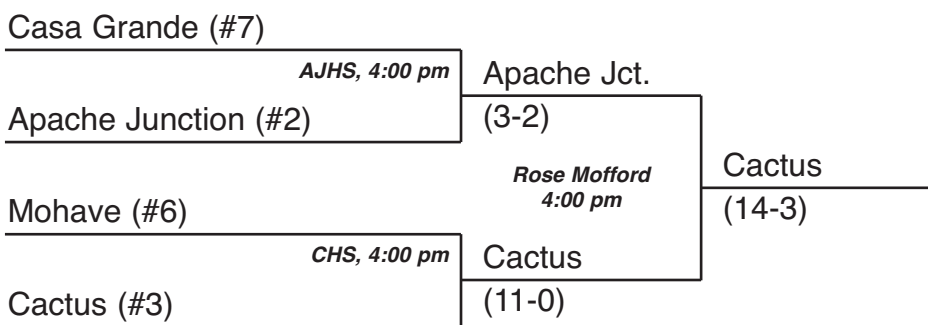

# 4A SB State Championship Bracket

**Round 2A, May 1**

**Round 3A  
May 3**

**Semifinal  
May 10**

**Final  
May 15**

**May 3**

**May 8**

**Rose Mofford  
5:30 pm**

If the winner of the Round A Semifinal has a previous loss in the tournament, this game will be played to determine the Pool A Champion. Rose Mofford ... May 11 ... 5:30 pm.

**Round 2B, May 1**

**Round 3B  
May 3**

**Semifinal  
May 10**

**Site TBA  
6:30 pm**

**State  
Champion**

**May 3**

**May 8**

**Rose Mofford  
5:30 pm**

If the winner of the Round B Semifinal has a previous loss in the tournament, this game will be played to determine the Pool B Champion. Rose Mofford ... May 11... 5:30 pm.