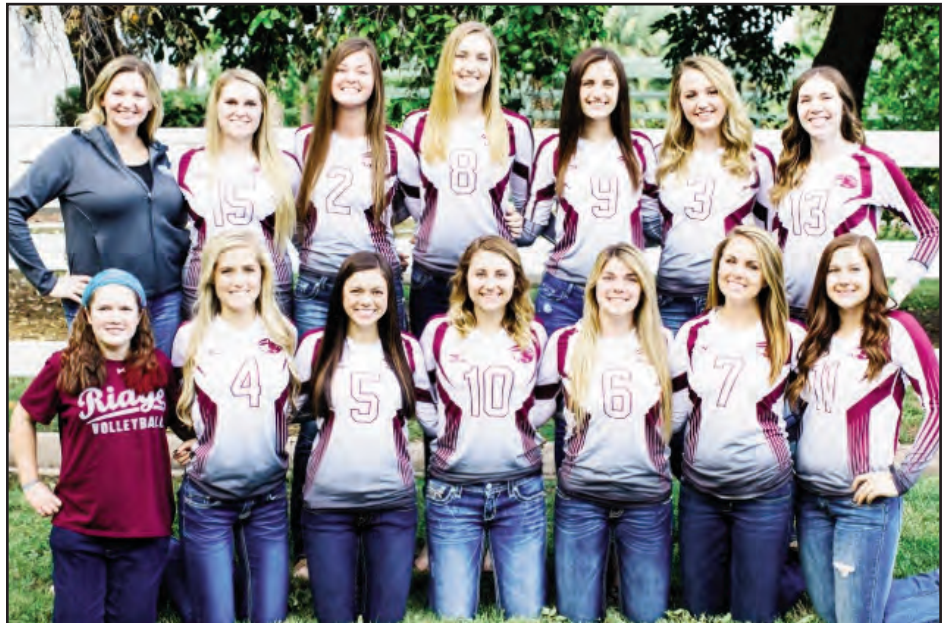

Mountain Ridge Mt. Lions

No. Player/Pos.	Ht.	Yr.
2...Eleni Loizou, MB/RS	6-0	Jr.
3...Tori Gass	5-8	So.
4...Sophia Fox, L/OH	5-7	Sr.
5...Alyssa Chisholm, L/DS	5-4	Sr.
6...Londyn Merriott, S/DS	5-4	Jr.
7...Kate Jaeger, MB/OPP	5-10	Sr.
8...Shayla Schmidt, S/OPP	6-1	Sr.
9...Lily Russell-Johnson, MB	6-0	Jr.
10...Kamryn McDermott	5-6	Sr.
11...Madeya Evans, OH	5-8	Jr.
13...Megan Montano, S	5-8	Sr.
15...Ashley Prater, OH/OPP	5-8	Sr.