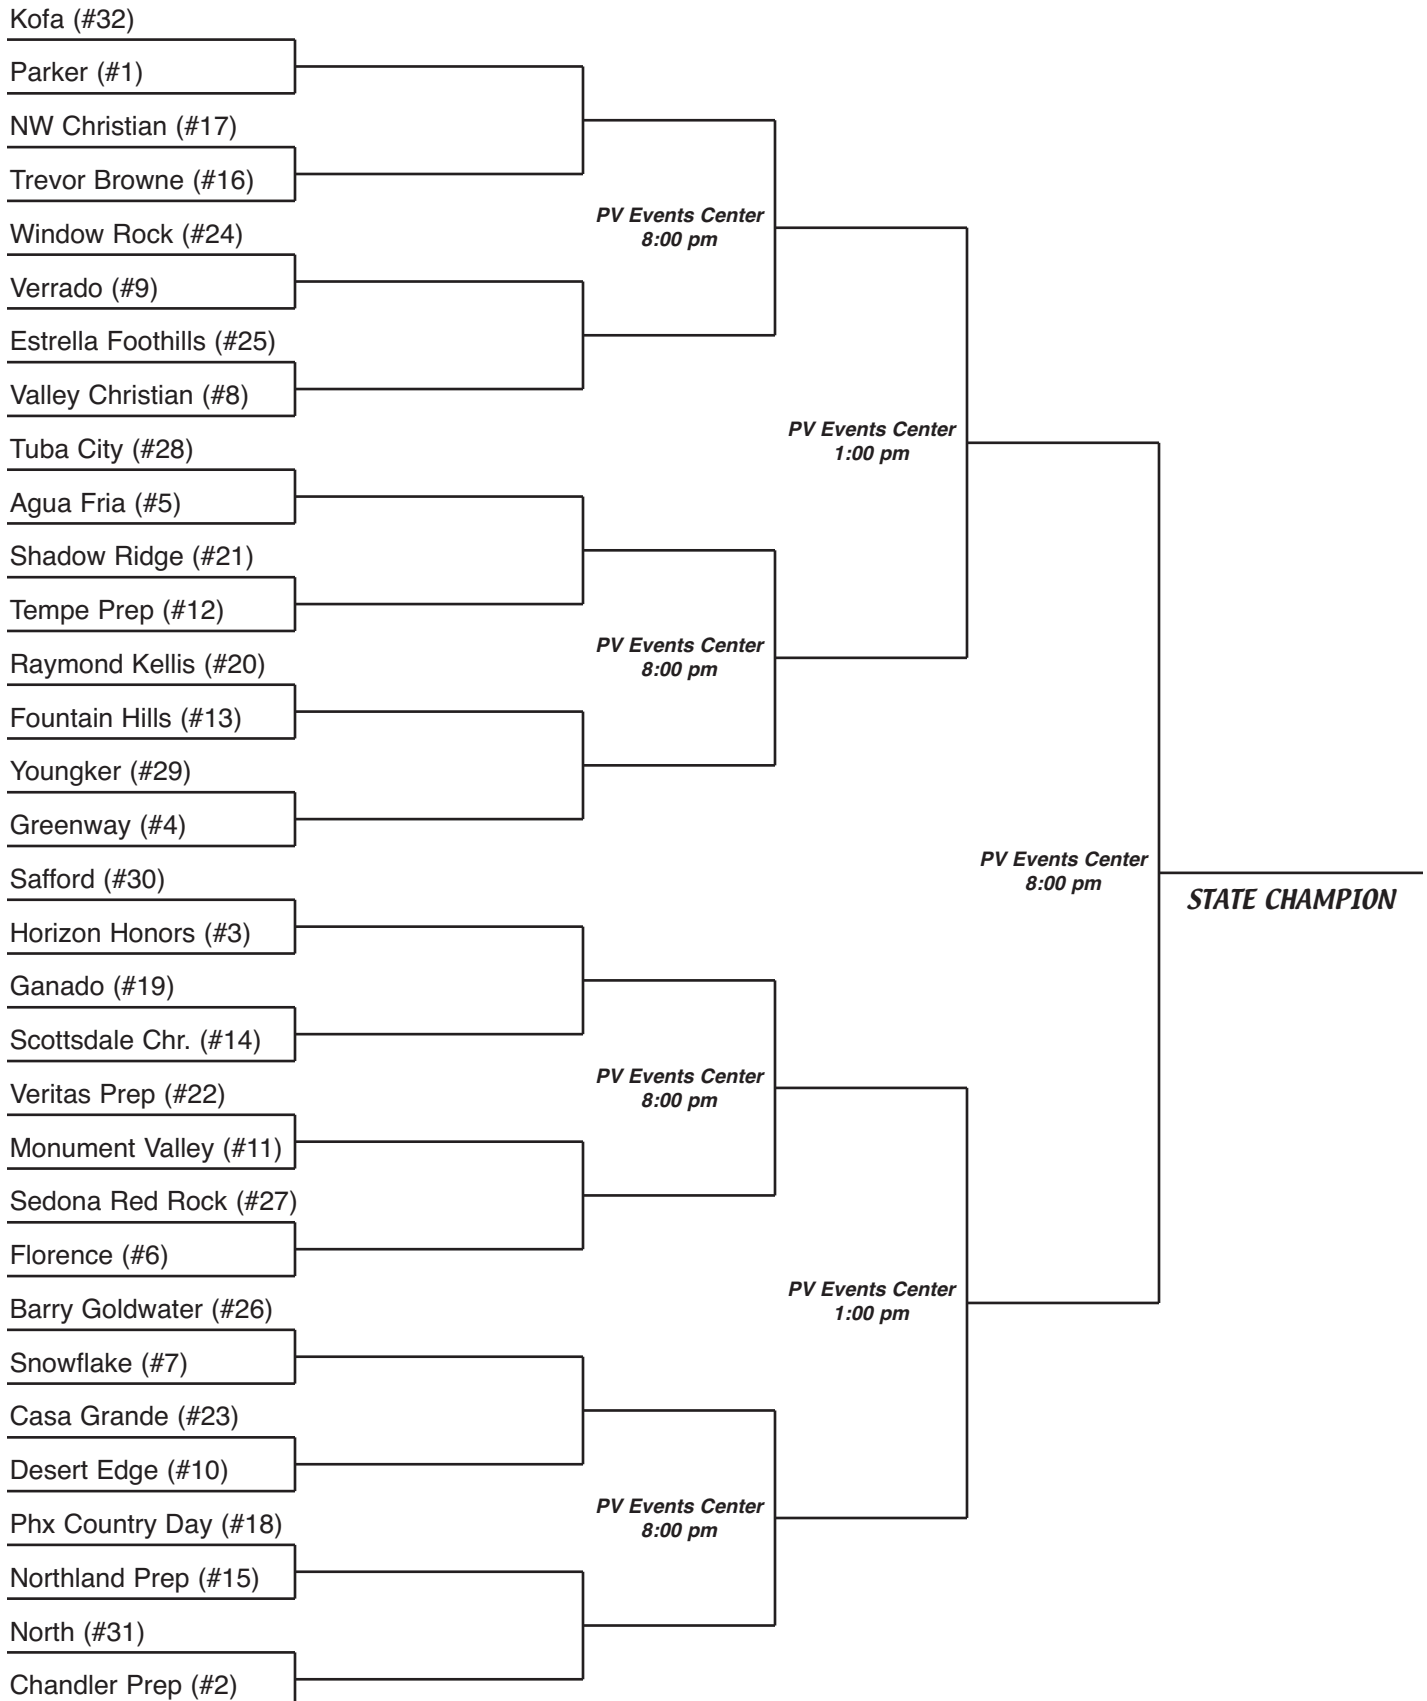

Div. III Girls State Championship Bracket

Thurs, Nov 5

Fri, Nov 6

Fri, Nov 6

Sat, Nov 7

Sat, Nov 7