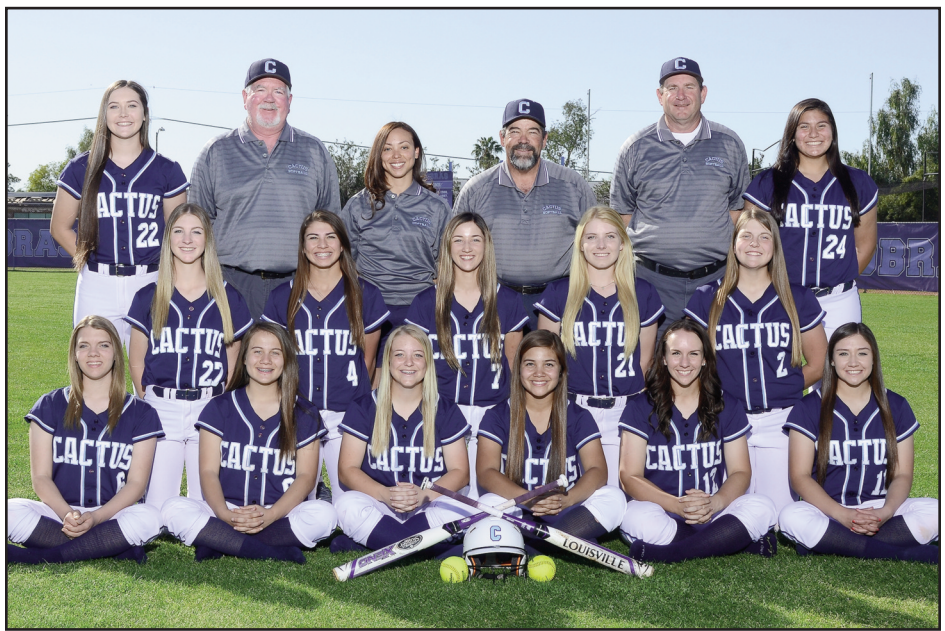

Cactus Cobras

No. Player/Pos.	Yr.
2...Ashleigh Kennedy, 3B/OF	So.
4...Alynah Torres, SS/C	Fr.
5...Nicole Osteen, 2B/LF	So.
6...Jenna Nelson, OF/C	So.
7...Jade Osterhoudt, RF	Jr.
9...Gianna Malave, 2B	Fr.
11...Tatumn Porras, P/2B	Sr.
12...Briley Feringa, C/3B	Sr.
21...Paulla Yenkevich, 3B/SS	Sr.
22...Emilie Guerra, P/LF	So.
24...Ursula Del Campo, 1B/3B	Jr.
27...Brynlee Gibbs, OF/2B	Jr.
55...Alexis Malave, CF	Sr.