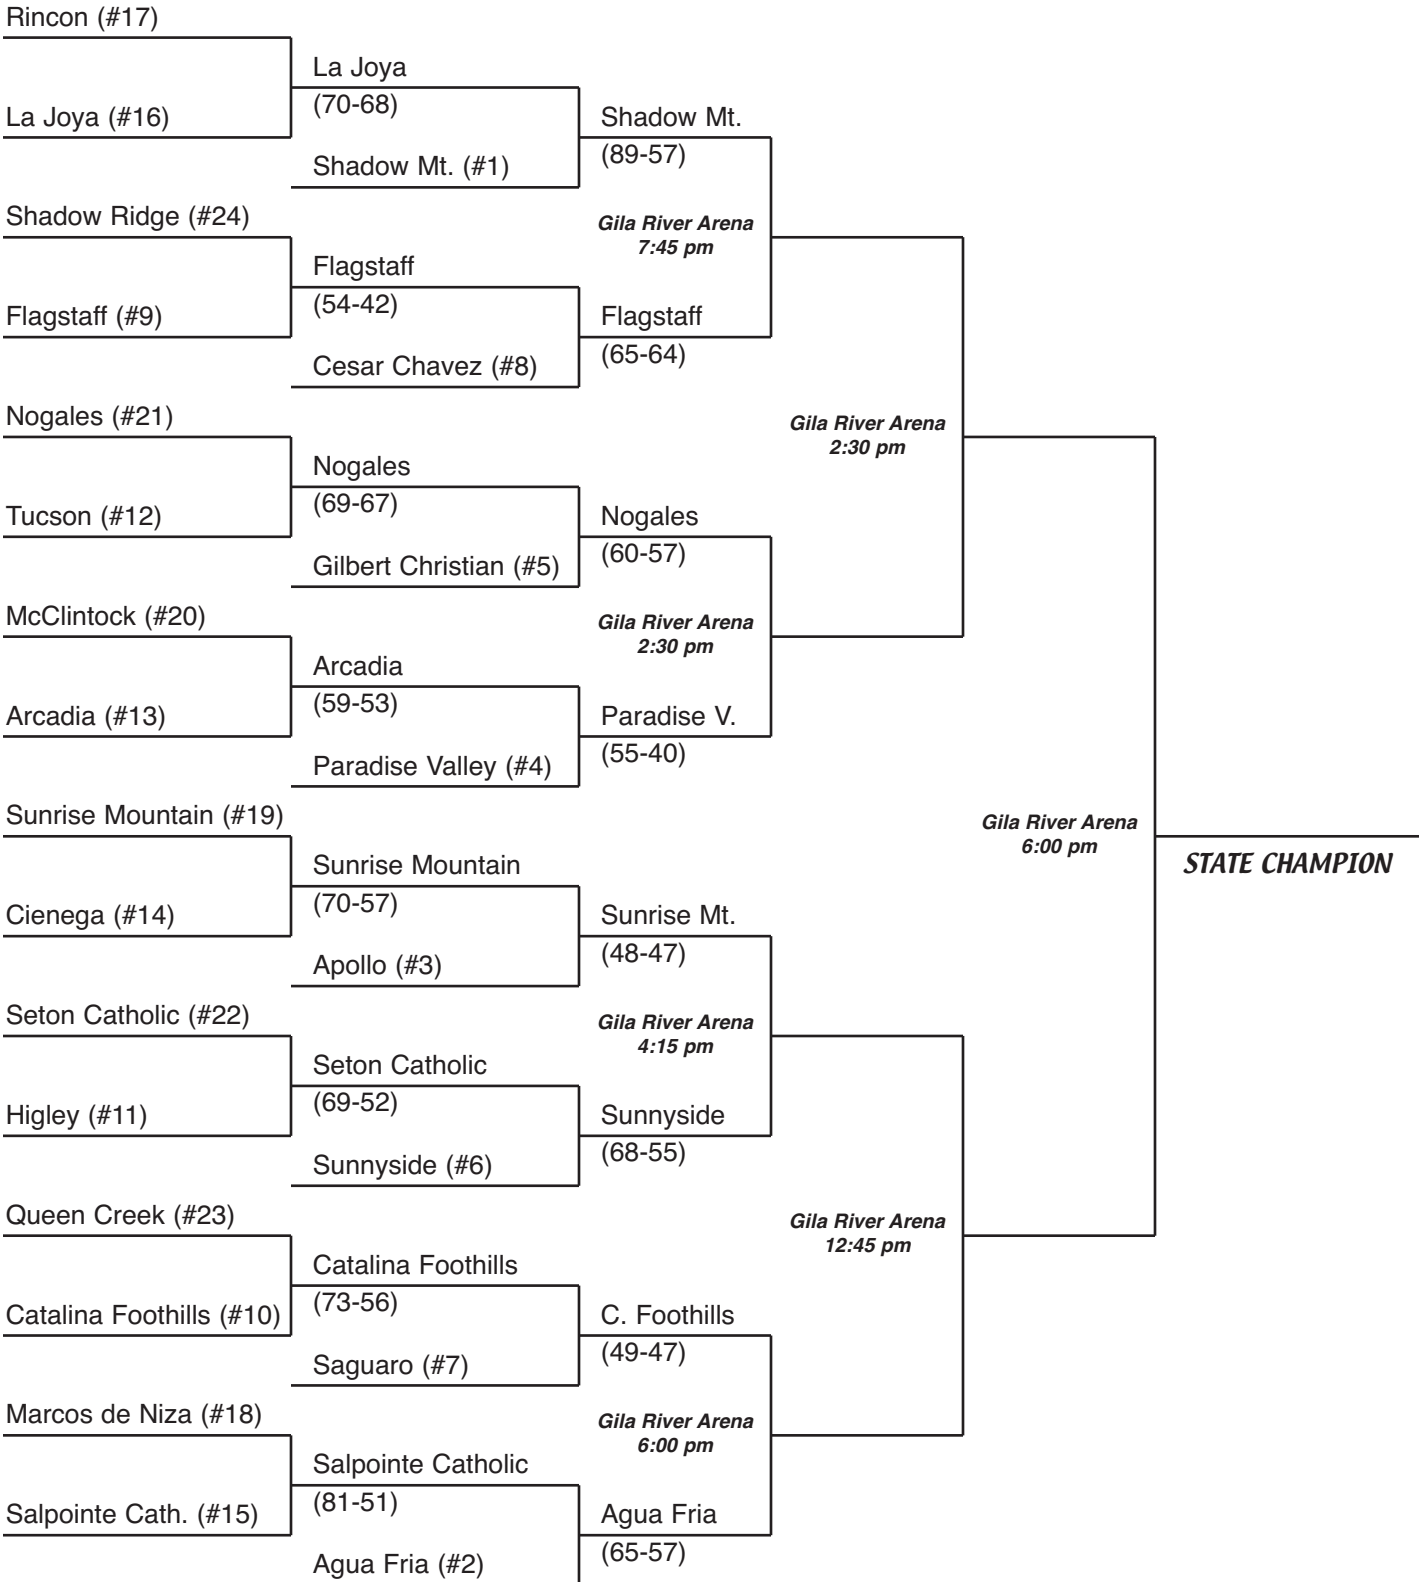

Div. II Boys State Championship Bracket

Thurs, Feb 18

Sat, Feb 20

Wed, Feb 24

Sat, Feb 27

Mon, Feb 29

Div. II Boys State Quarterfinalists

Agua Fria Owls