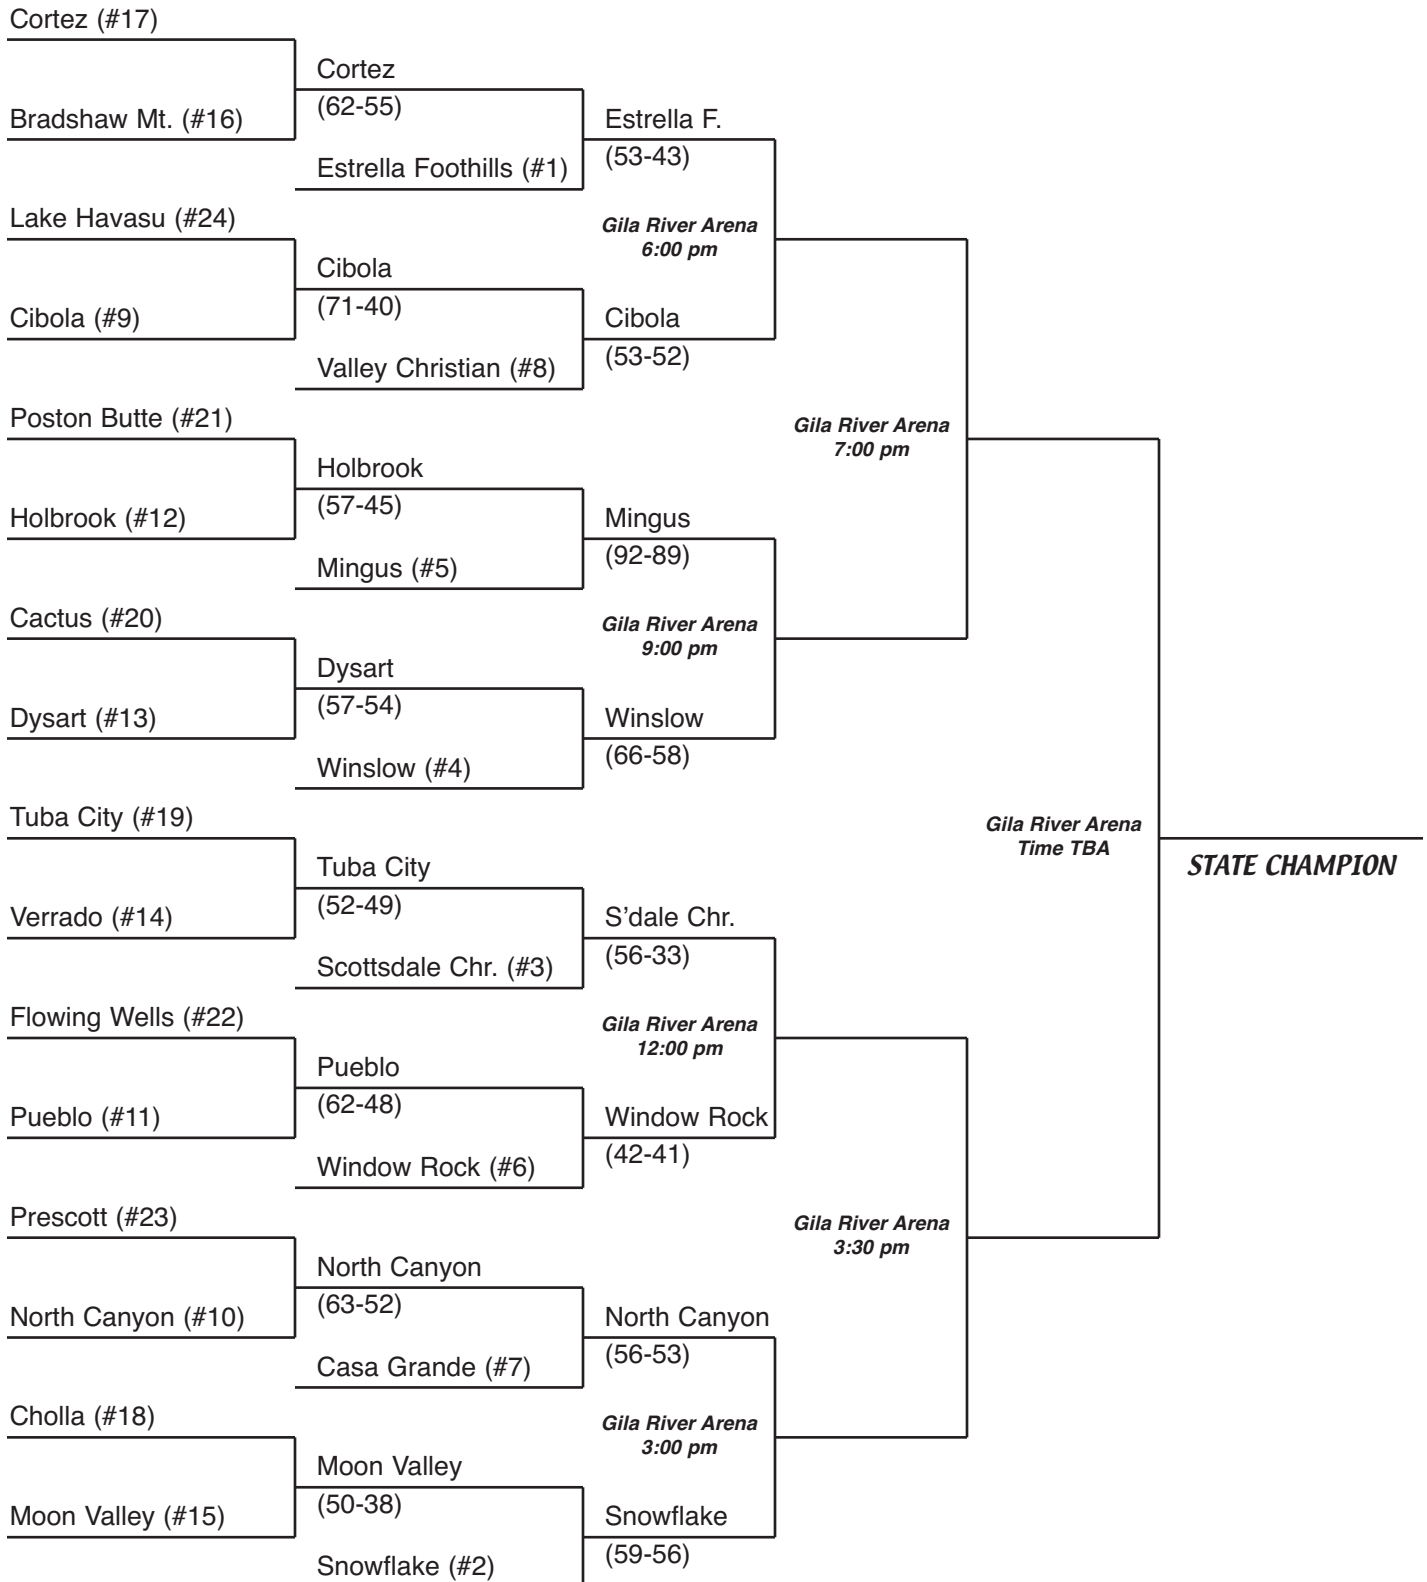

Div. III Boys State Championship Bracket

Tues, Feb 16

Fri, Feb 19

Thurs, Feb 25

Fri, Feb 26

Sat, Feb 27