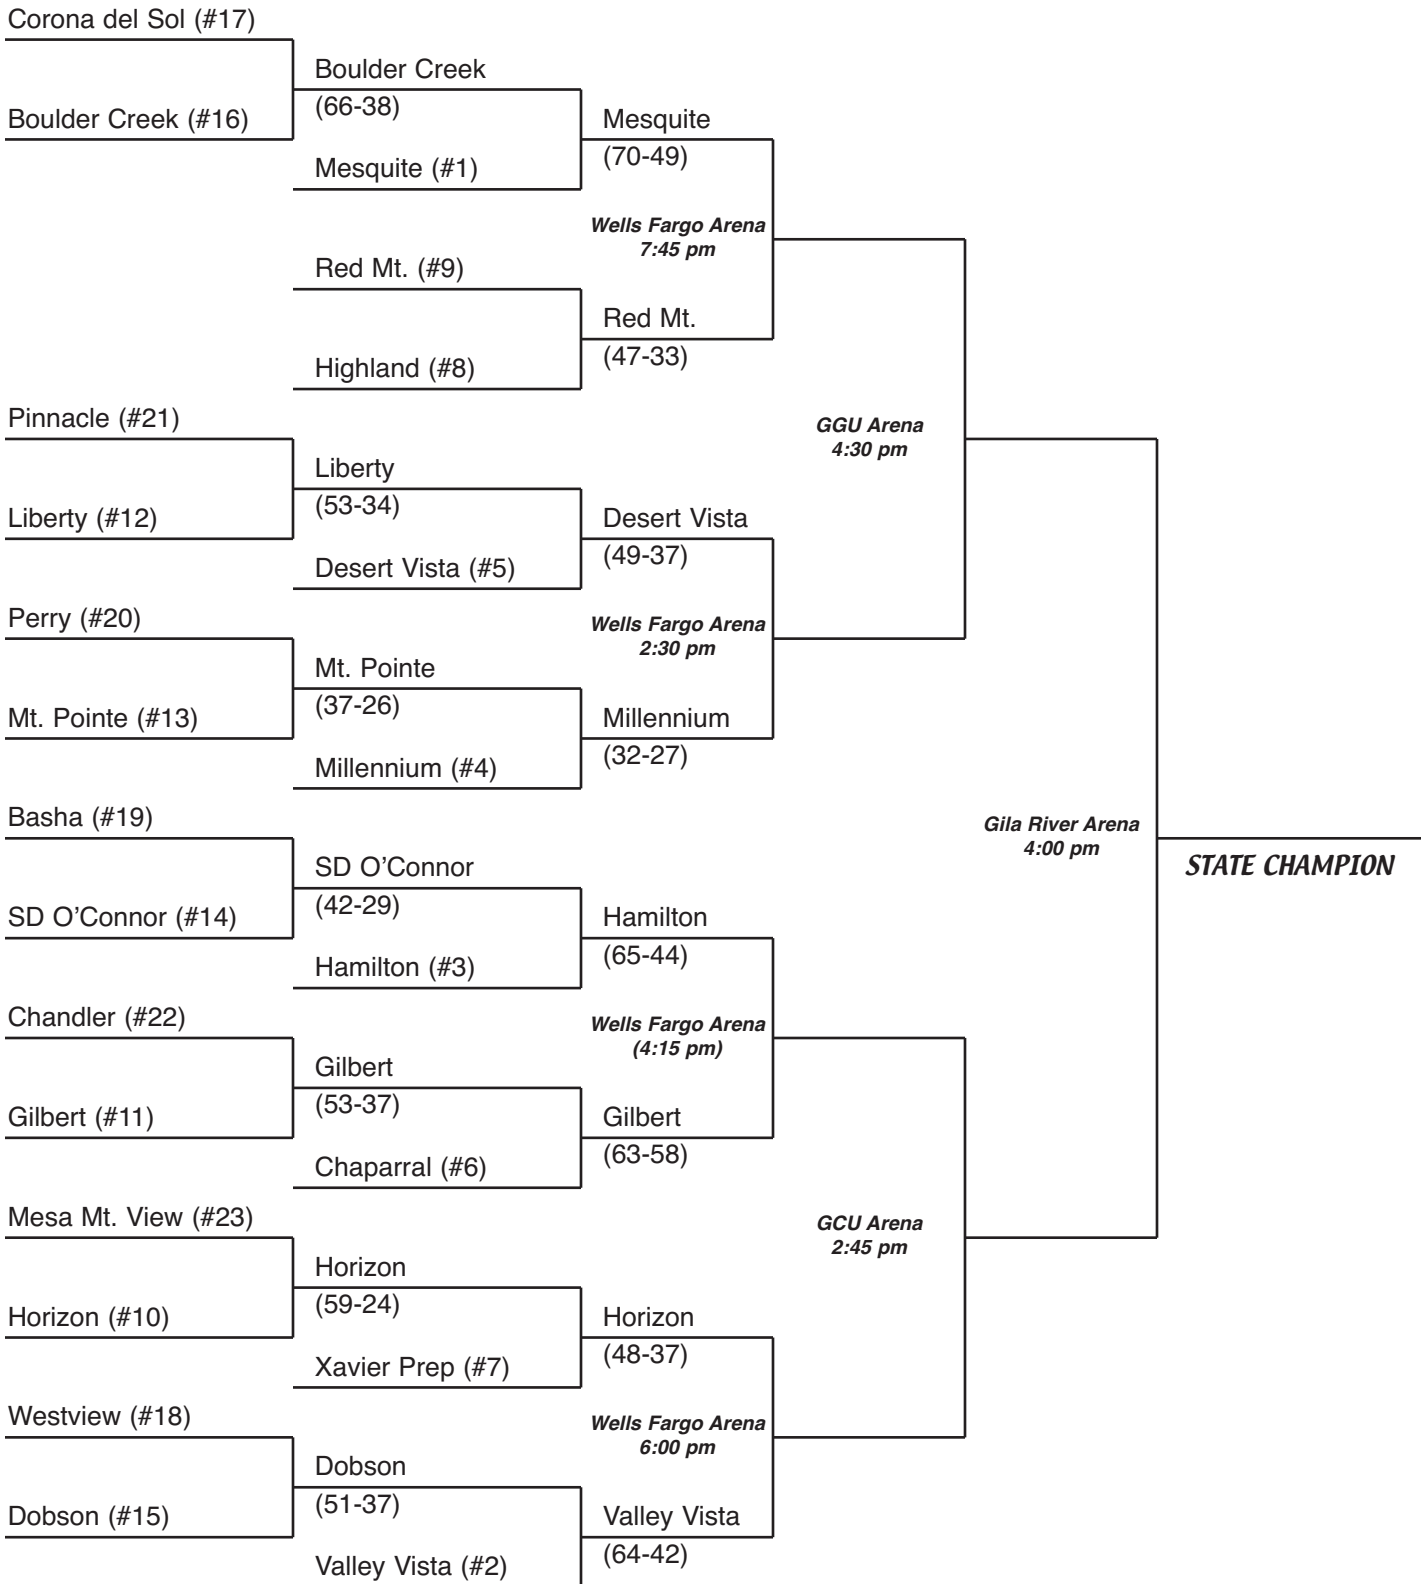

Div. I Girls State Championship Bracket

Wed, Feb 17

Fri, Feb 19

Tues, Feb 23

Fri, Feb 26

Mon, Feb 29

Div. I Girls State Quarterfinalists

Desert Vista Thunder