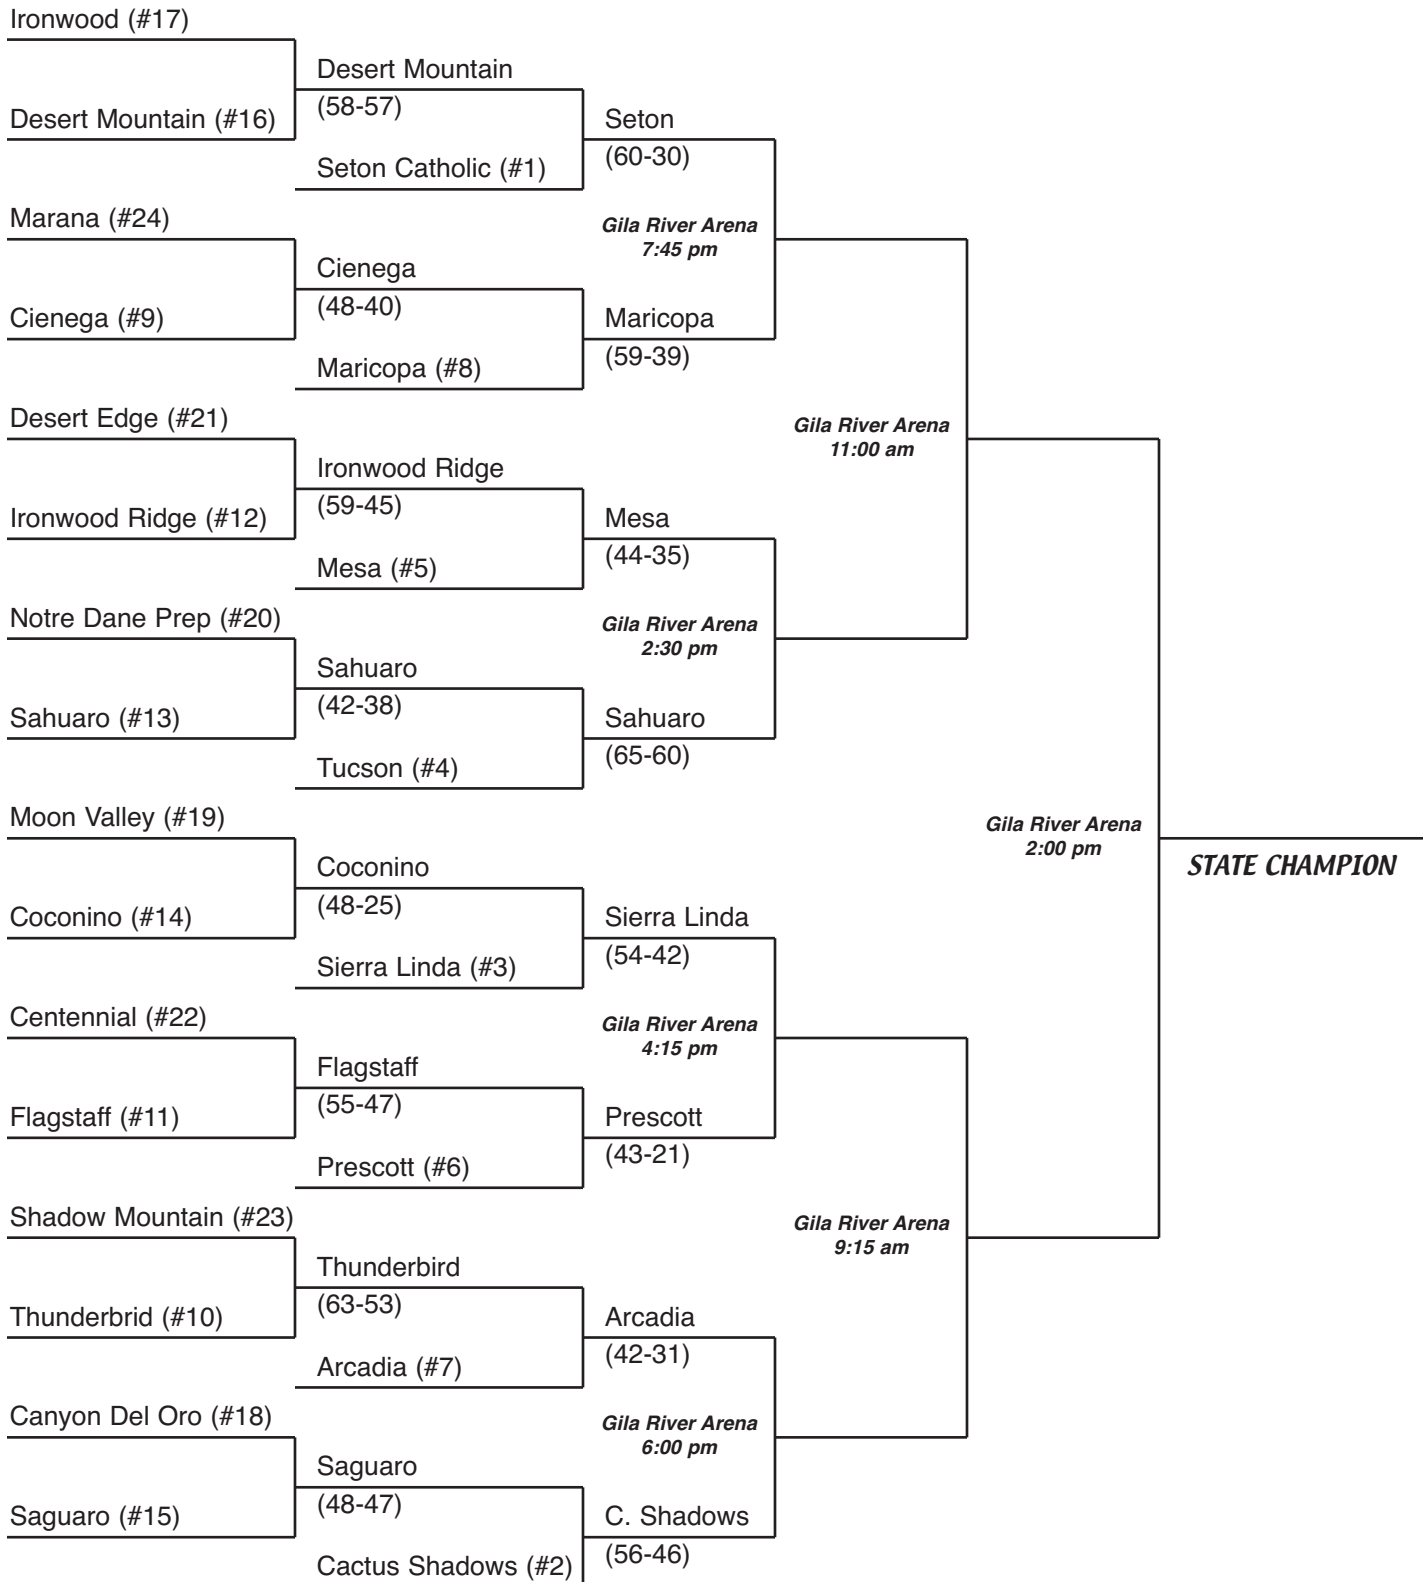

Div. II Girls State Championship Bracket

Wed, Feb 17

Fri, Feb 19

Tues, Feb 23

Sat, Feb 27

Mon, Feb 29