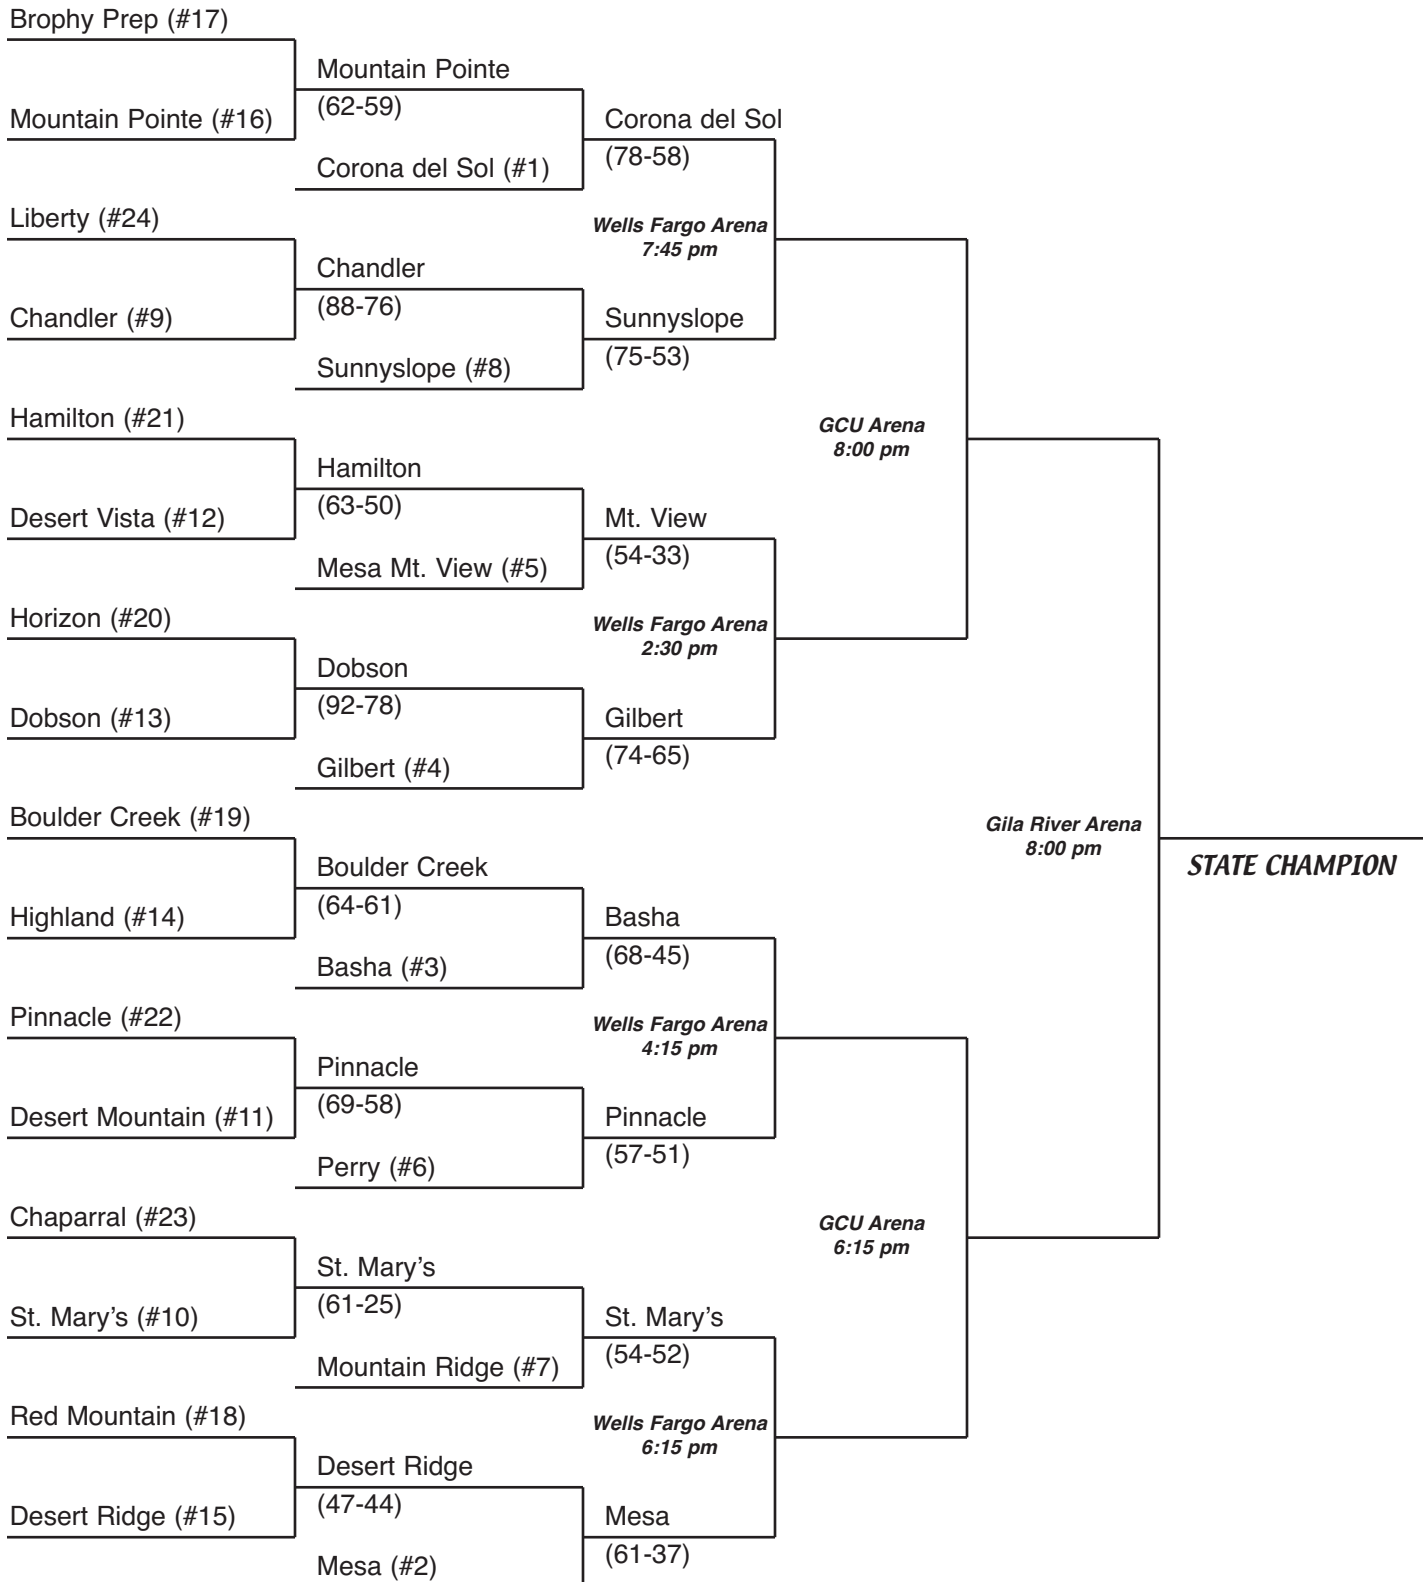

Div. I Boys State Championship Bracket

Thurs, Feb 18

Sat, Feb 20

Wed, Feb 24

Fri, Feb 26

Mon, Feb 29