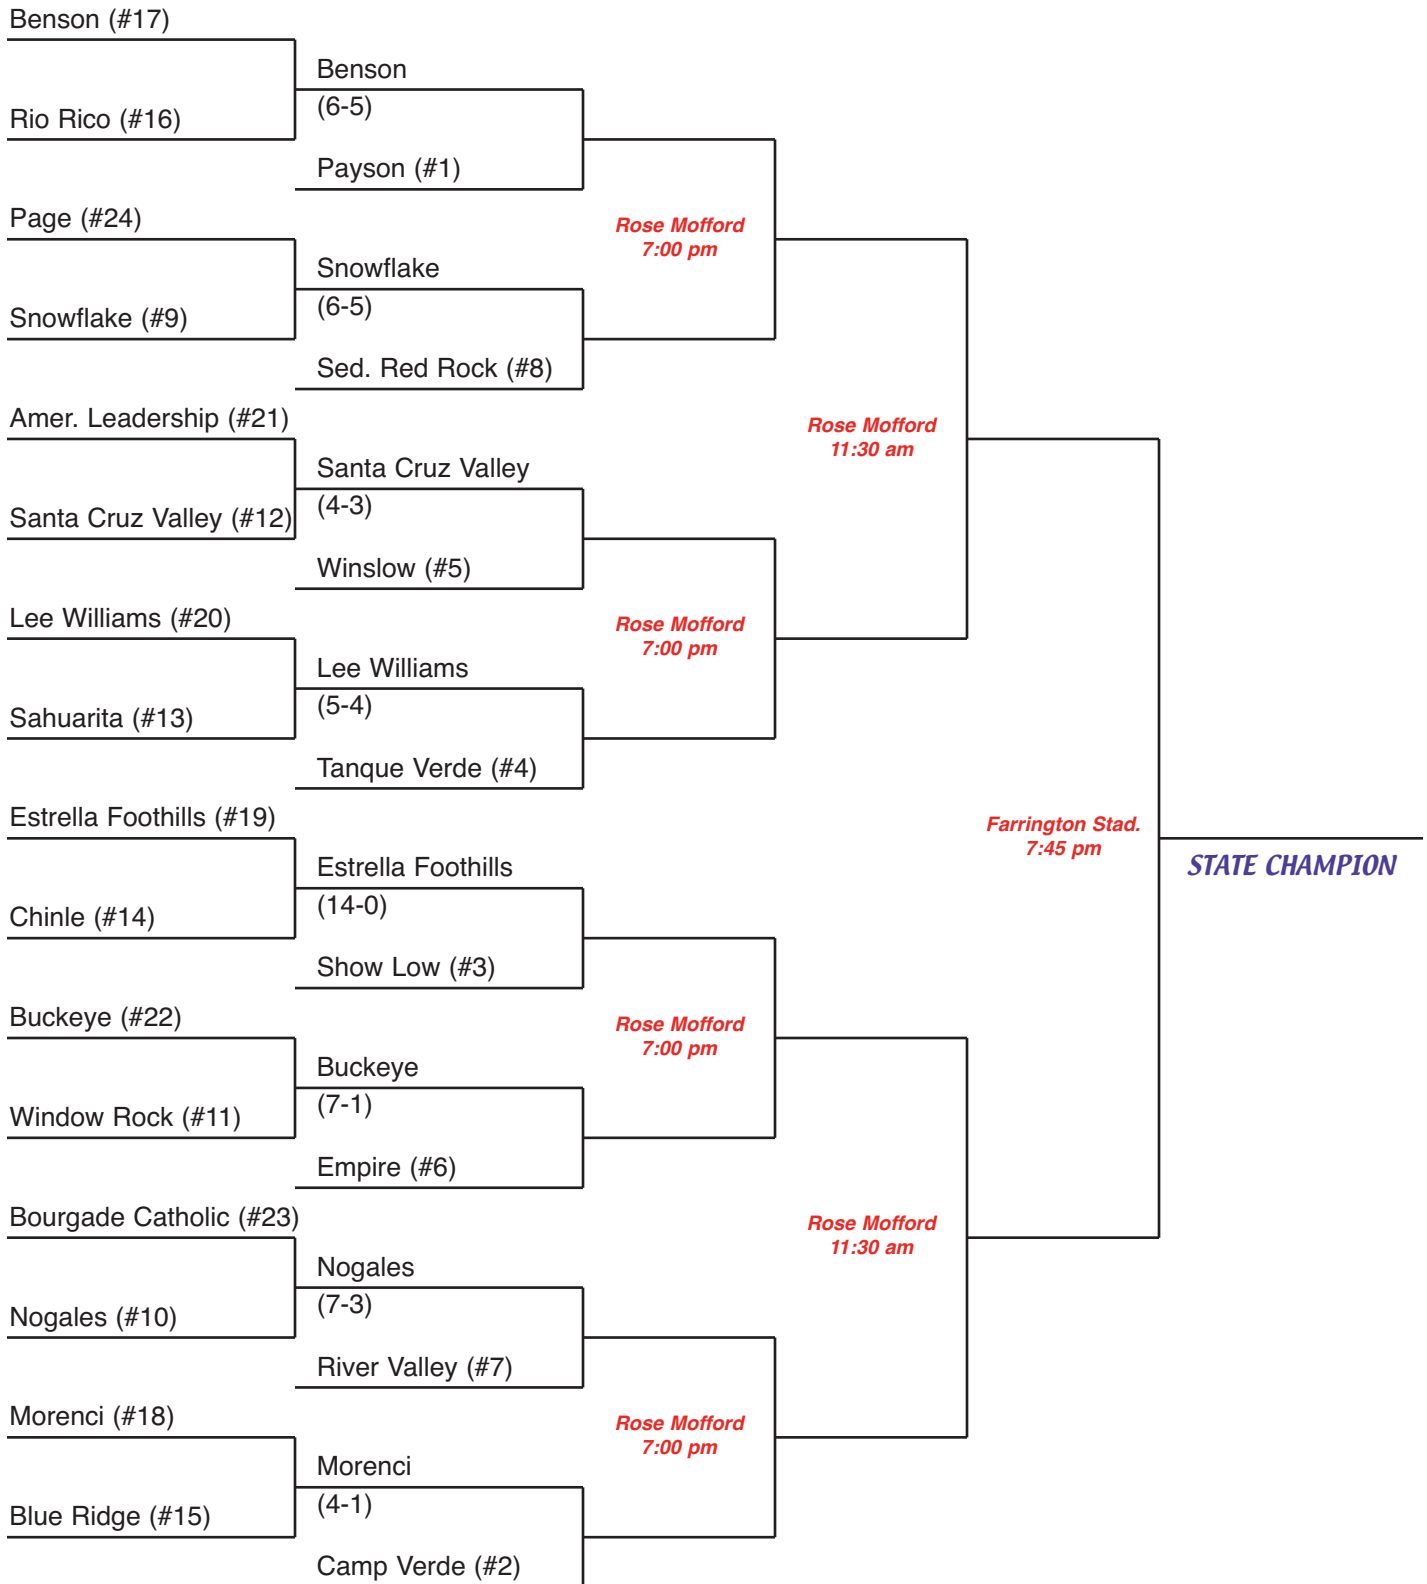

Div. III Softball State Championship Bracket

Sat, May 2

Wed, May 6

Fri, May 8

Sat, May 9

Mon, May 11