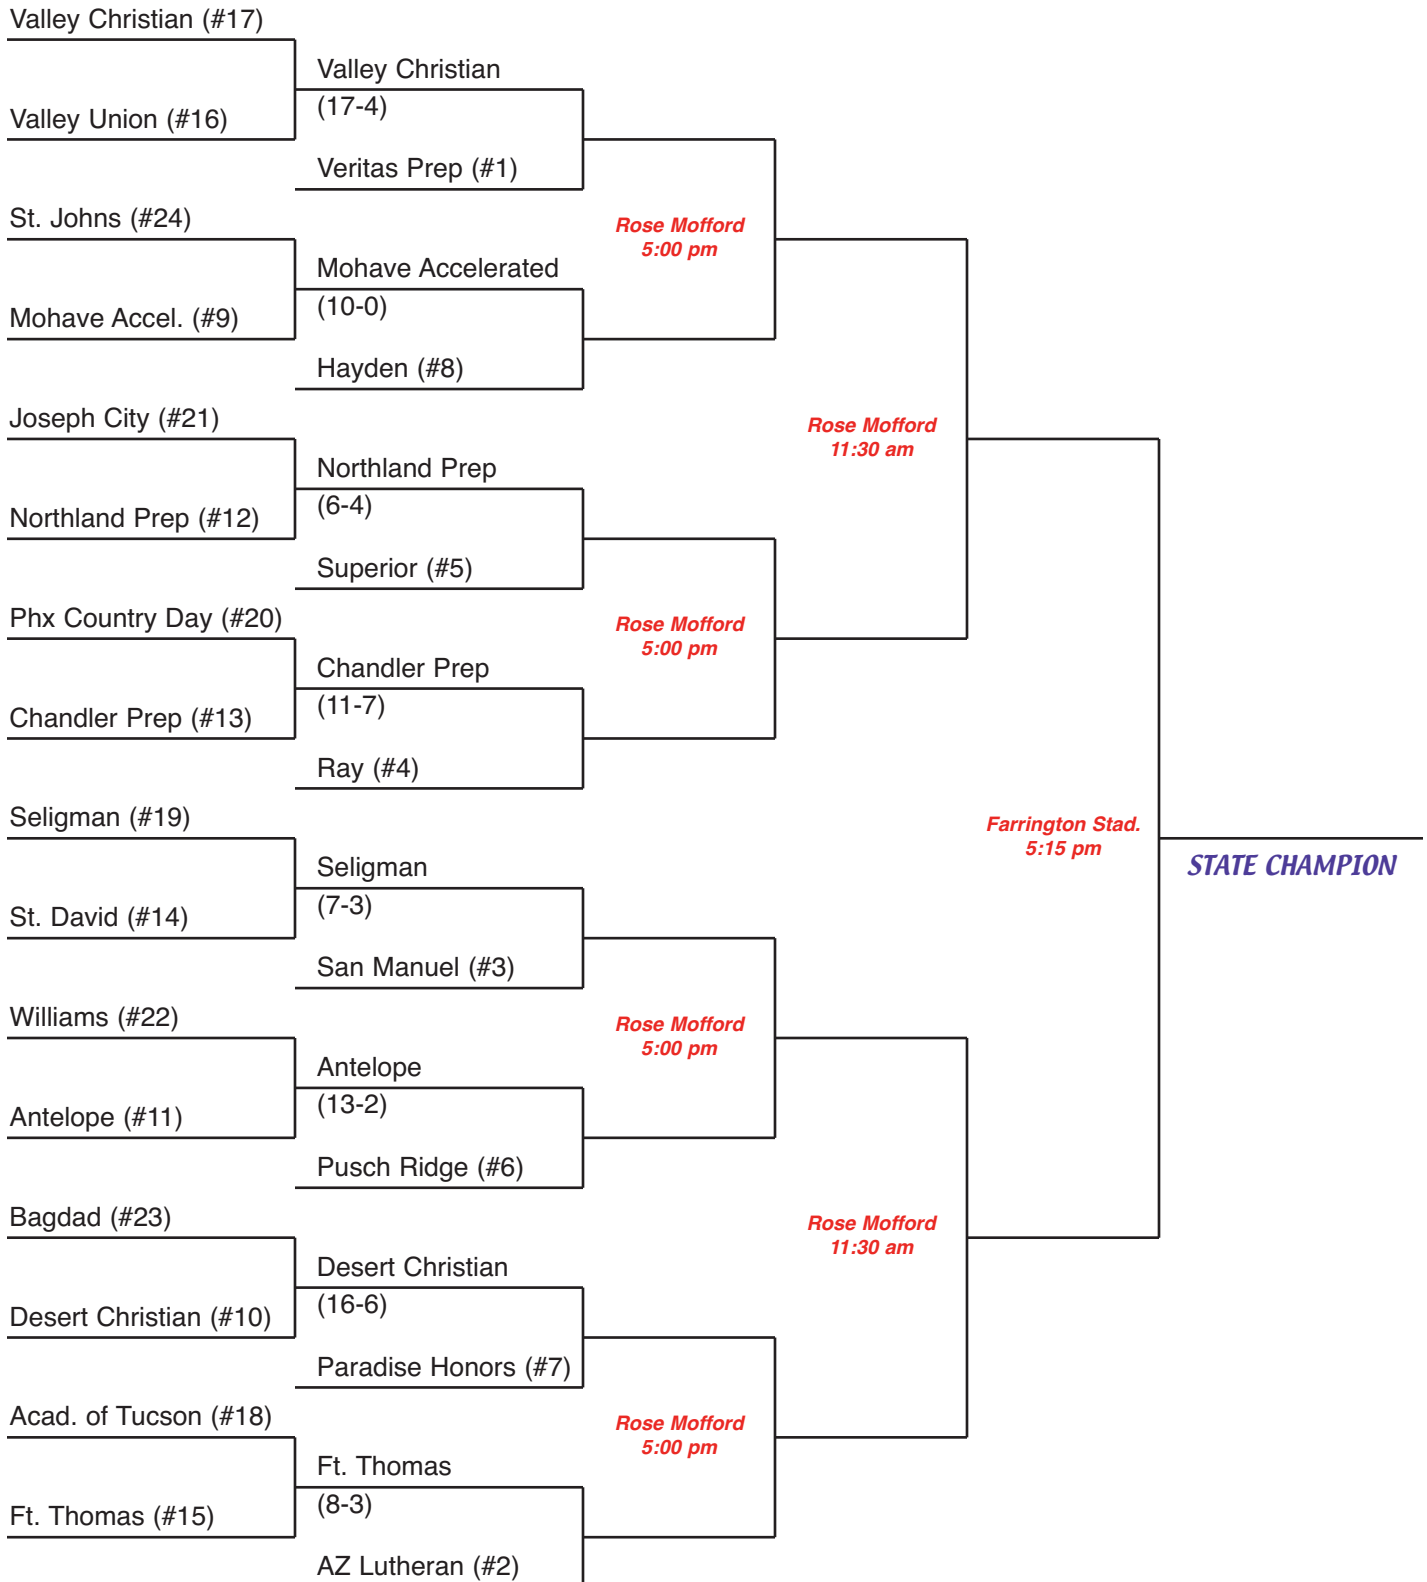

Div. IV Softball State Championship Bracket

Sat, May 2

Tues, May 5

Fri, May 8

Sat, May 9

Mon, May 11