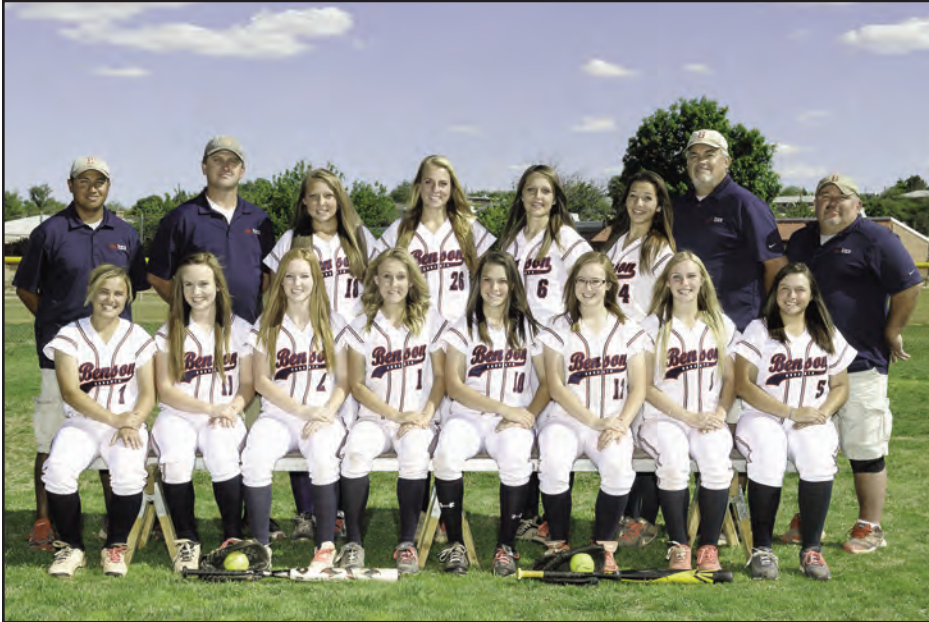

Div. III Softball State Qualifiers

Benson Bobcats

No. Player/Pos.	Yr.
1...Amber Gardner, INF/OF.....	Jr.
2...Kyndal Fenn, C/INF.....	So.
3...Sami Rust, 2B	Sr.
4...Lopshire Shelby, UT	So.
5...Alicia Reynolds, UT	So.
6...Smalley Izzy, UT	So.
7...Megan Adams, SS	So.
9...Ashleigh Davis, LF.....	Fr.
10...Shawni Davis, C	Jr.
11...Marae Mattice, UT.....	Jr.
12...Lexi Adams, 1B.....	Sr.
15...Cory Jackson, 1B/DH.....	Fr.
21...Kauri Brogan, UT	So.
26...Kendrd Behr, OF/P.....	Sr.

Blue Ridge Yellowjackets

No. Player/Pos.	Yr.
2...Stacey Newman, C	Sr.
3...Paige Fraze, 2B.....	So.
4...Cassie Edgington, INF.....	Sr.
5...Karli Mitchell, UT.....	Sr.
6...Camie Edgington, SS	Fr.
7...Shelby Dugan, OF	Sr.
8...Lexis Hall, CF.....	Jr.
9...Scarlet Jackson, UT.....	So.
10...Heather Johnson, LF/P	Sr.
17...Kasey Kelley, RF.....	So.
20...Anilese Hayes, P/OF	So.
21...Karla Muniz, 3B/1B.....	Jr.
29...Cassandra Hayes, 1B	Sr.

Head Coach: Chris Fraze
Assistants: Lonnie Morris, Shane Hall