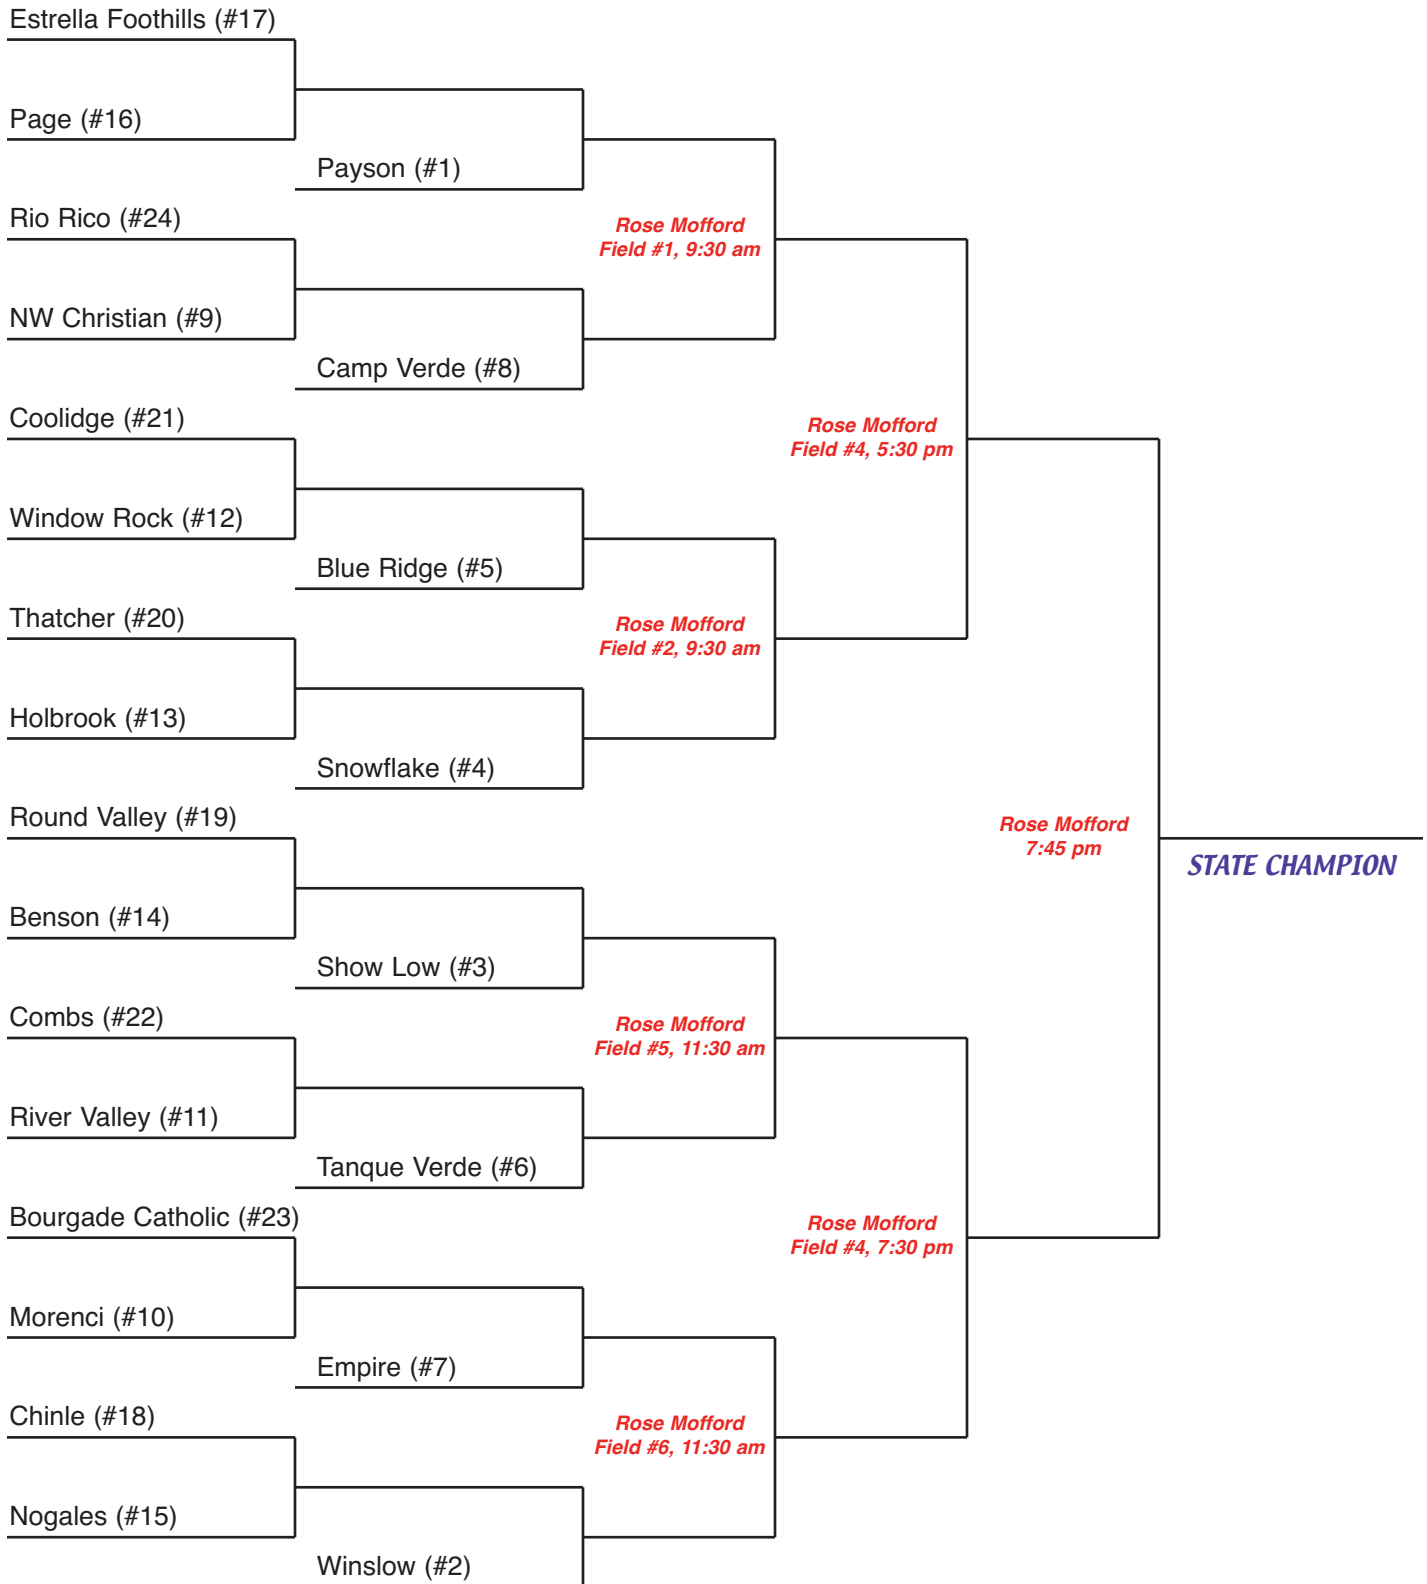

Div. III Softball State Championship Bracket

Sat, May 3

Fri, May 9

Sat, May 10

Fri, May 16

Sat, May 17