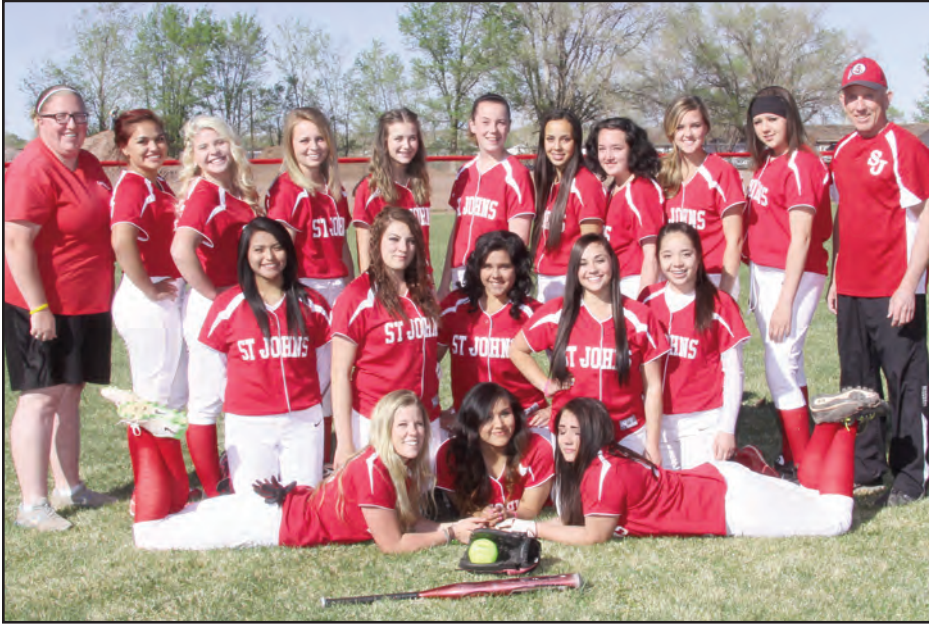

Div. IV Softball State Qualifiers

St. Johns Redskins