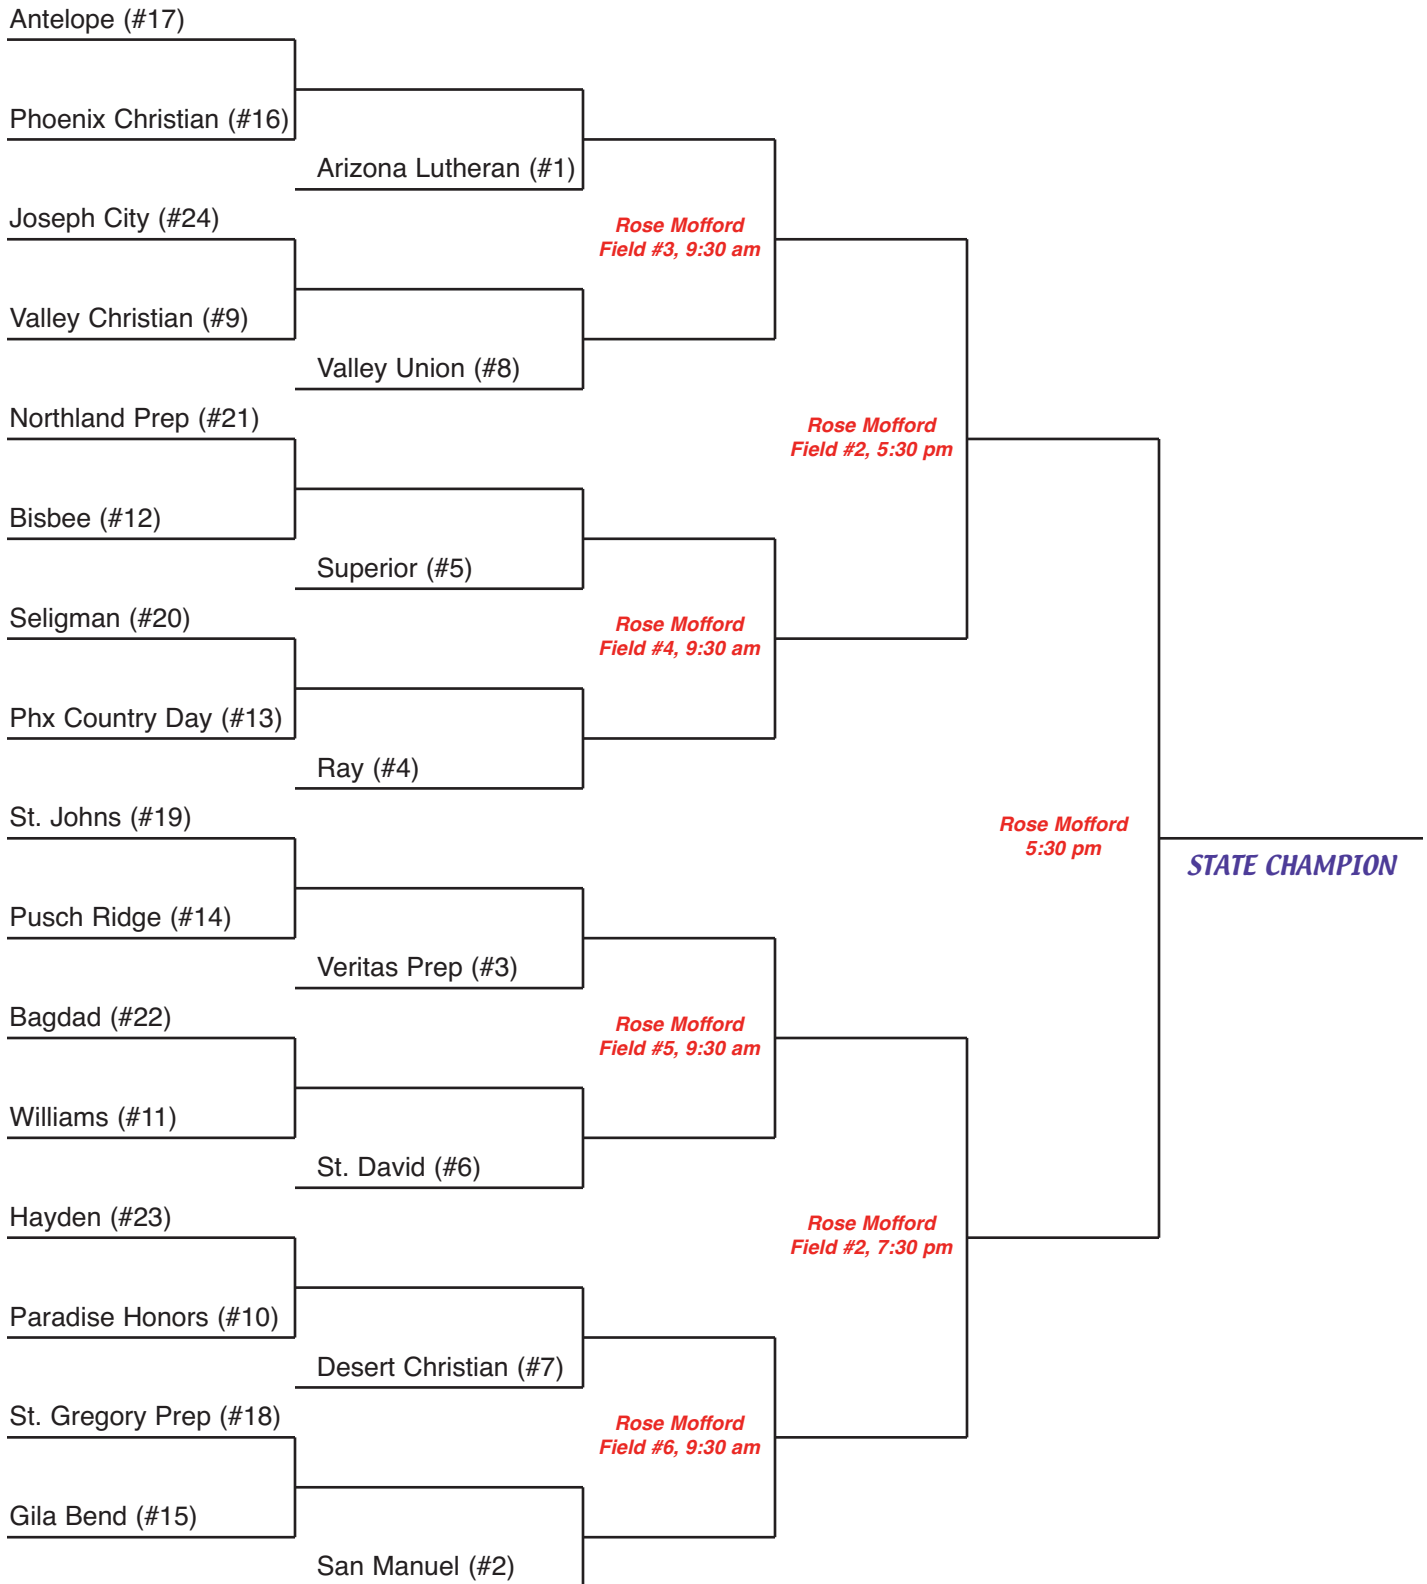

Get more at wilson.com/basketball

Wilson®
MORE WIN.™

Div. IV Softball State Championship Bracket

Sat, May 3

Fri, May 9

Sat, May 10

Fri, May 16

Sat, May 17