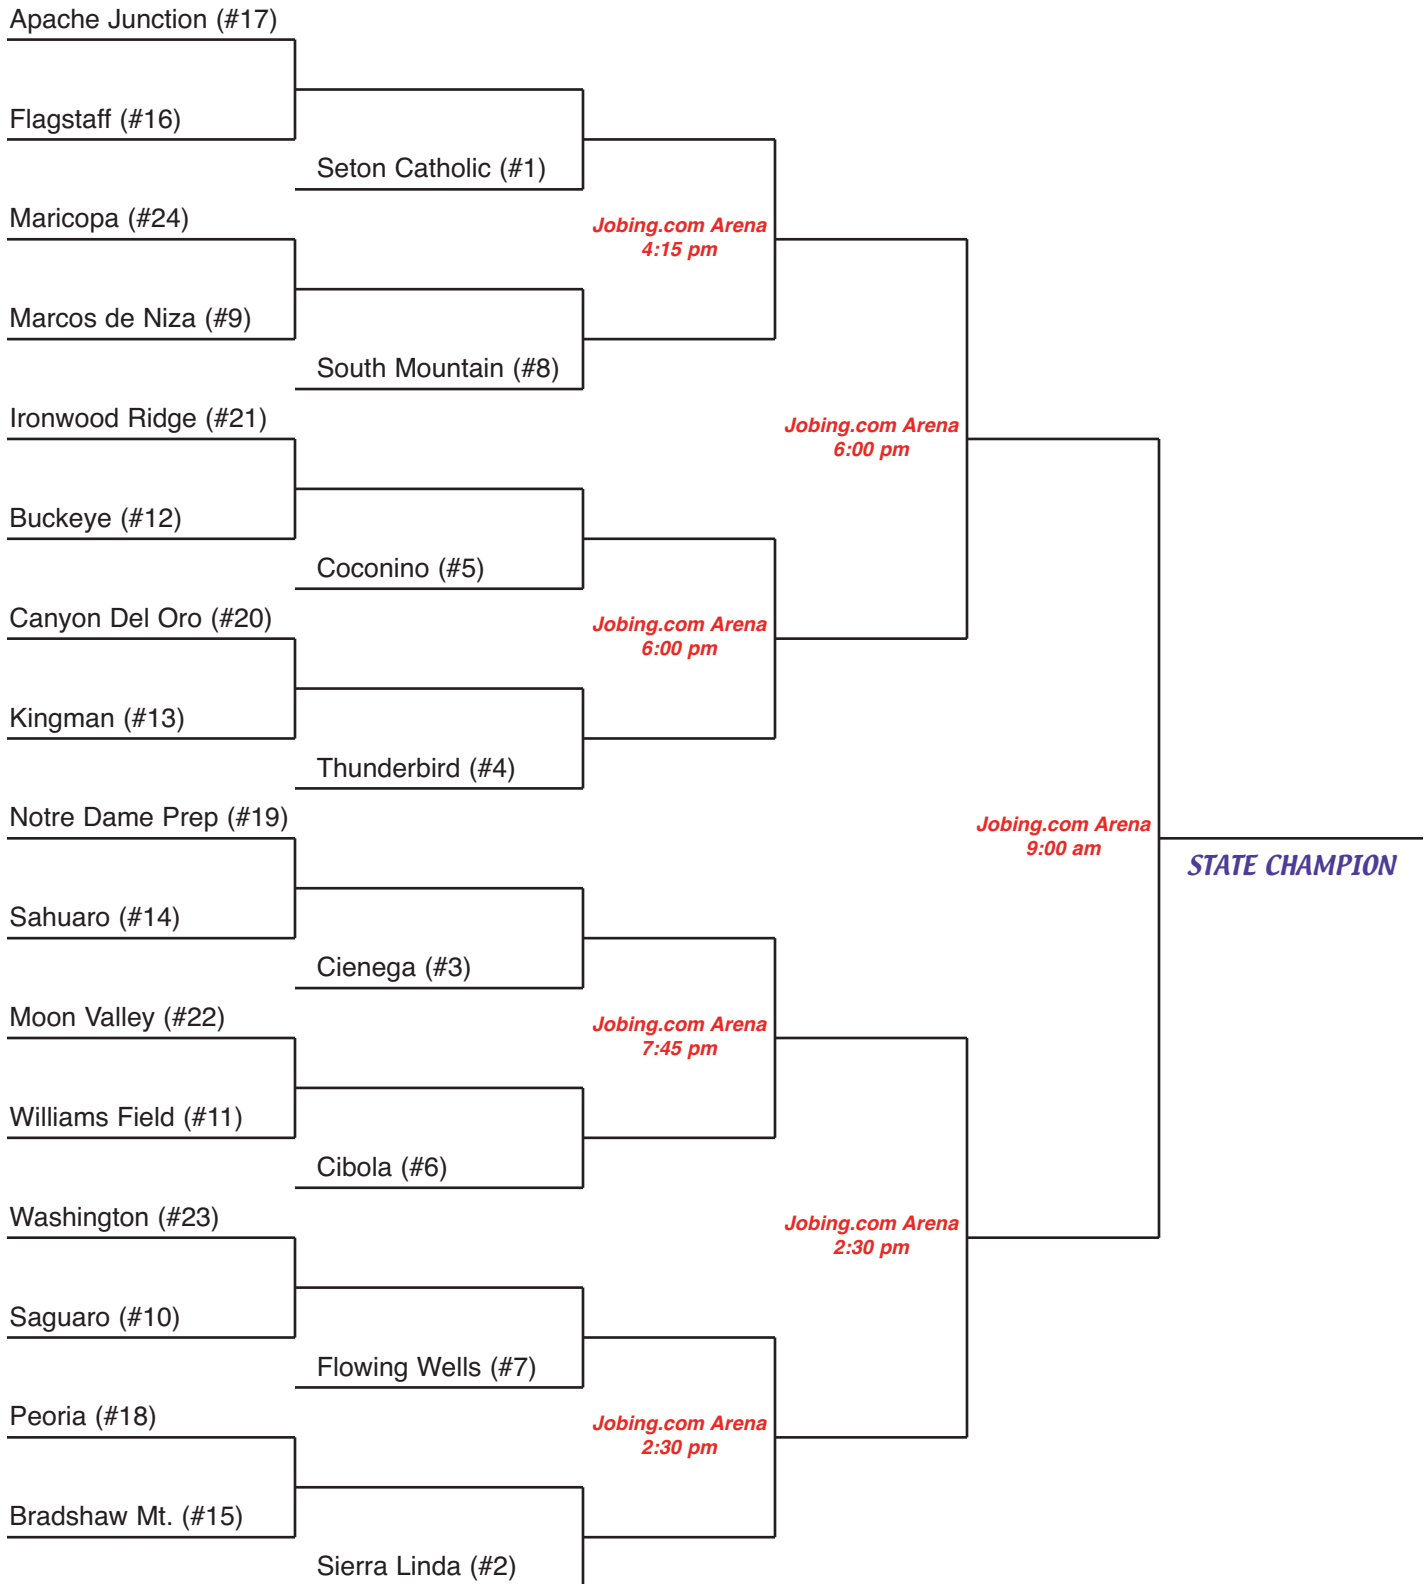

Div. II Girls State Championship Bracket

Wed, Feb 19

Fri, Feb 21

Tues, Feb 25

Thurs, Feb 27

Sat, Mar 1