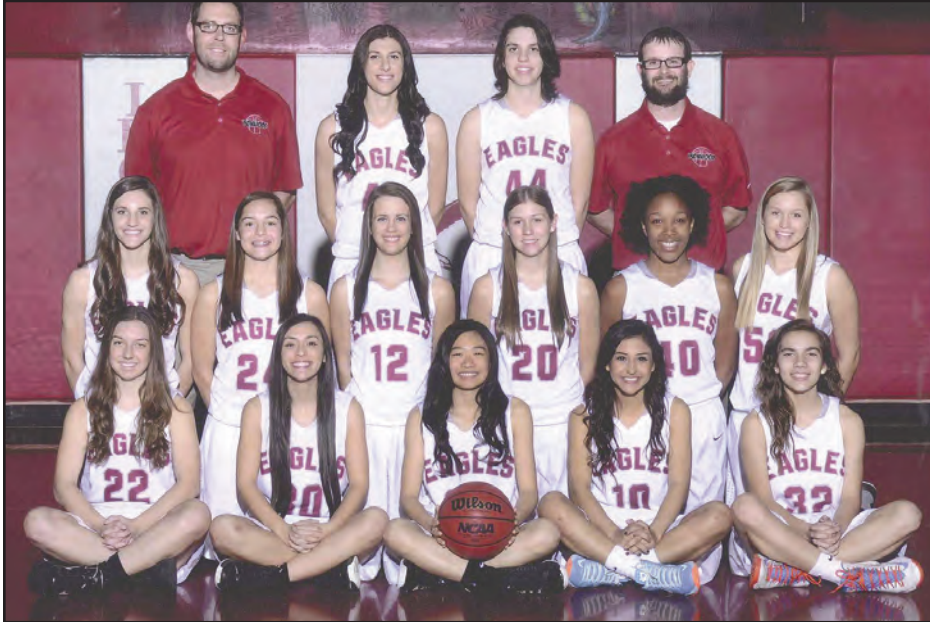

Div. I Girls Bkb State Qualifiers

Ironwood Eagles