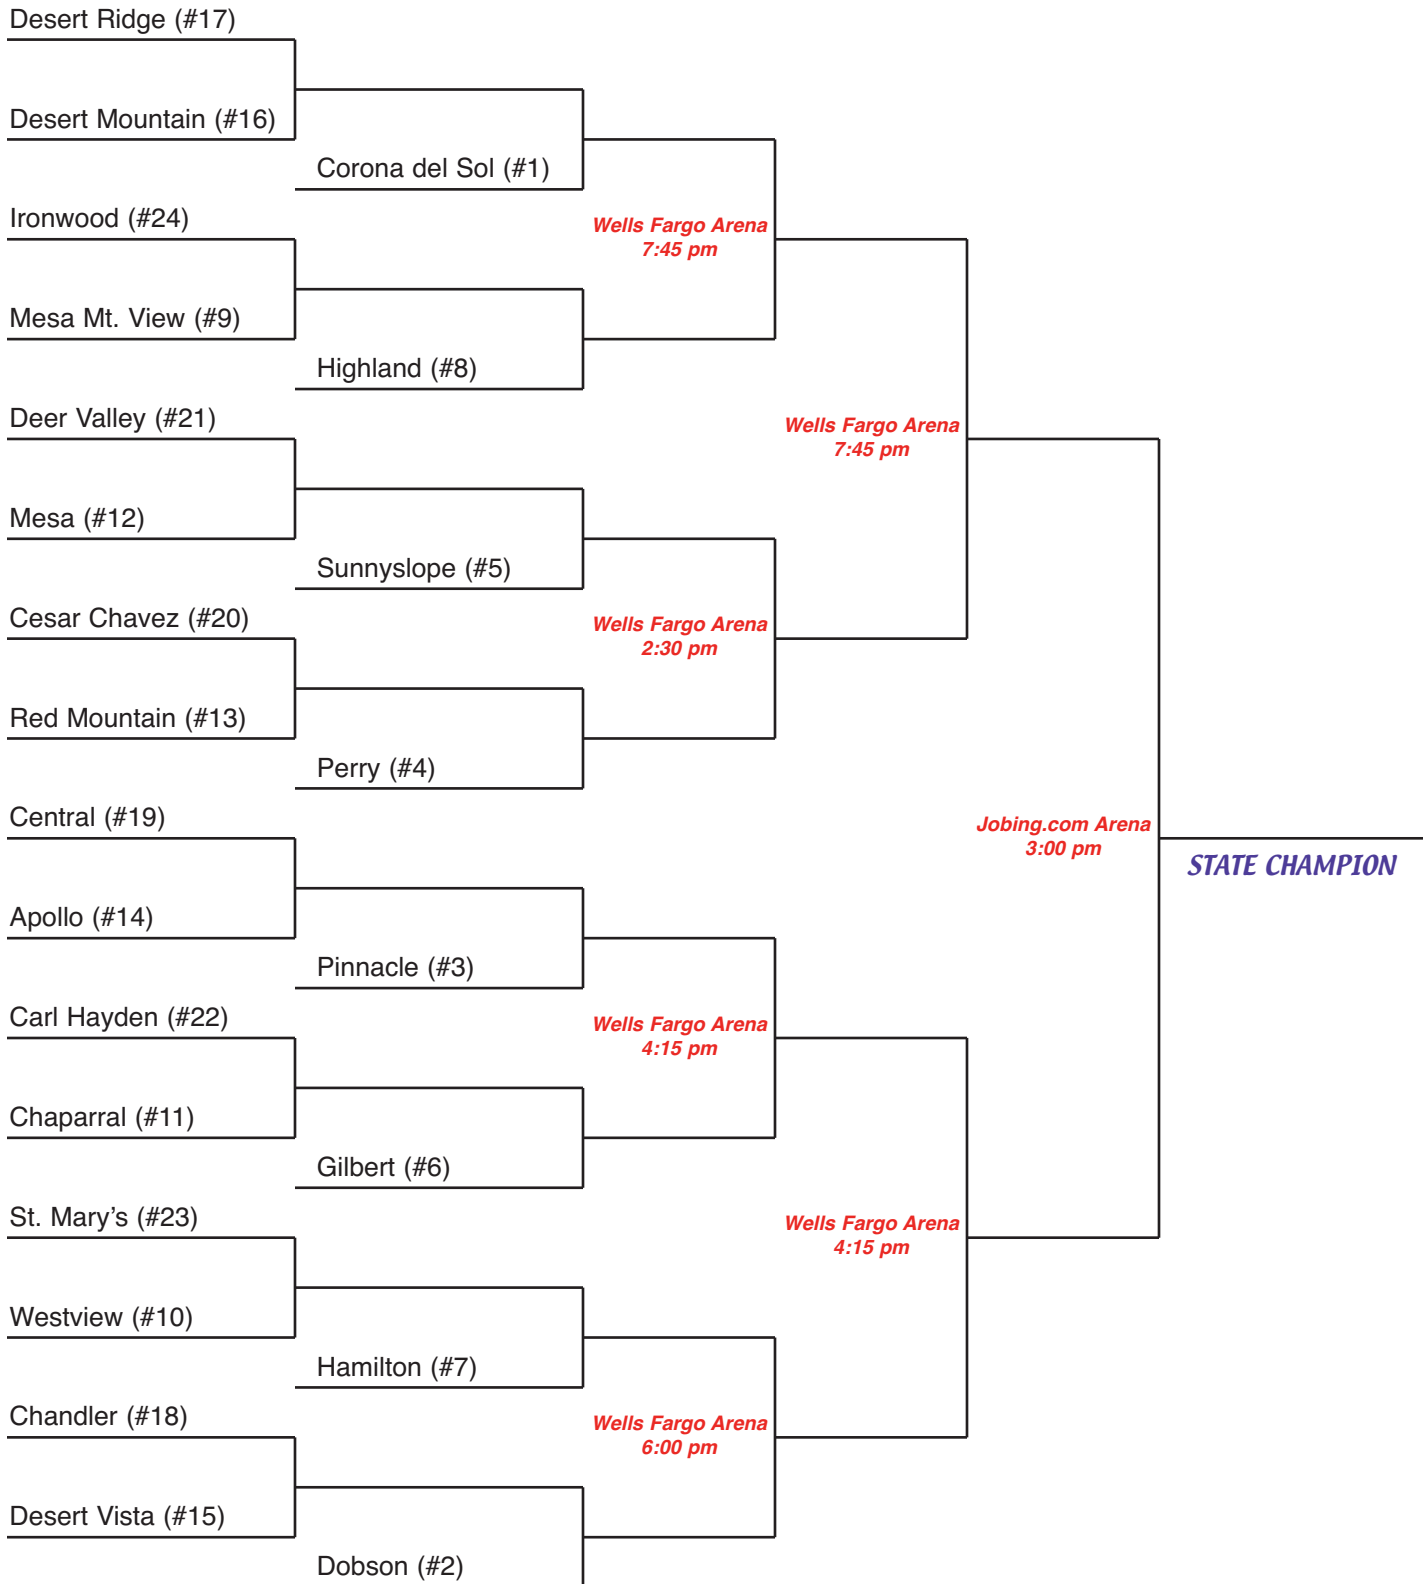

Div. I Boys State Championship Bracket

Thurs, Feb 20

Sat, Feb 22

Thurs, Feb 27

Fri, Feb 28

Sat, Mar 1